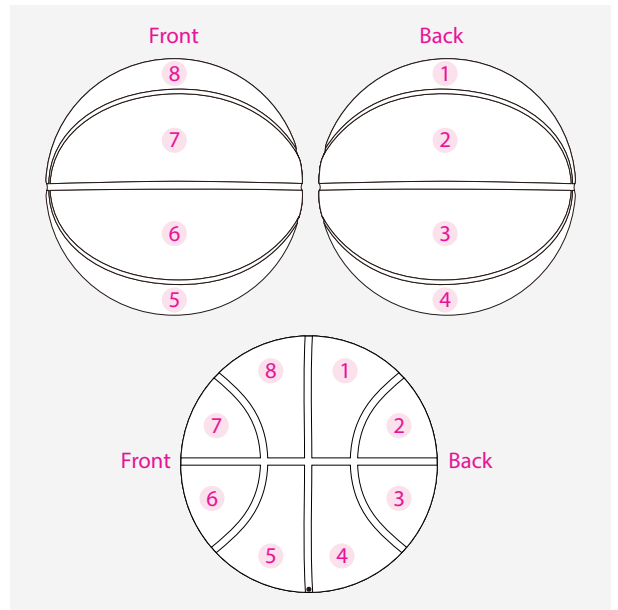

Product: PCHS011
Product Size: size 1:13±0.5cm(dia)
Decoration Options: Screen Print

Screen Print Size: 80mm(W) x 30mm(H)
Shown at 50% actual size

Size1 Custom colour

- Knife line
- Safe print area
- Bleed line

Shown at 20% actual size
Print size: 176.29mm(w) x 47.43mm(h)