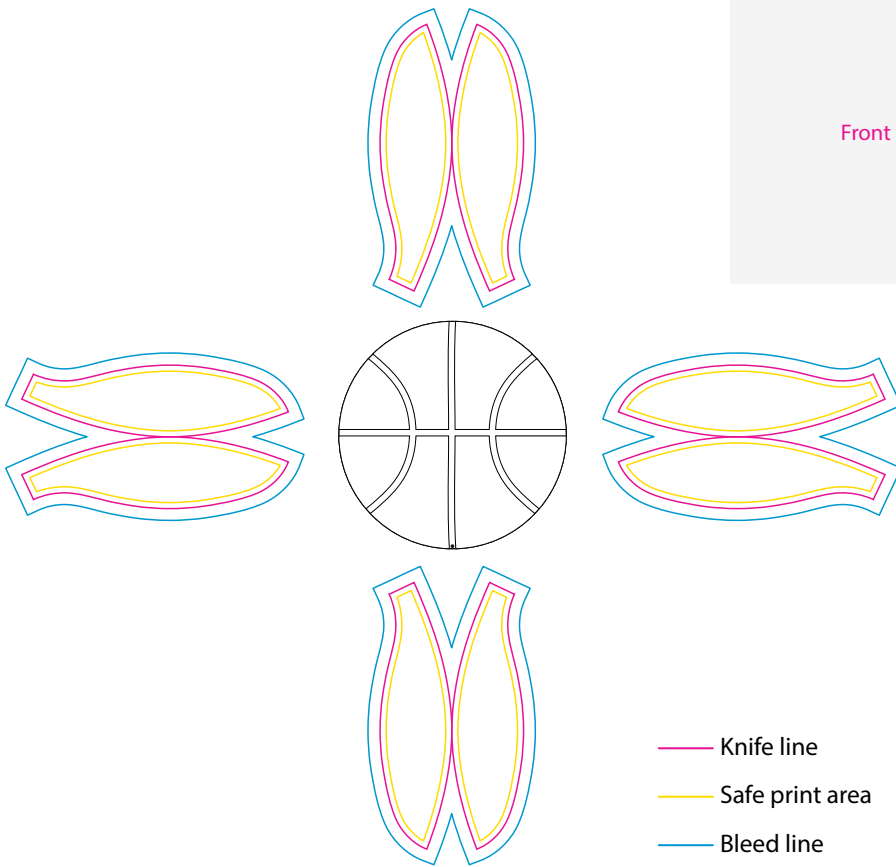

Product: PCHS011
Product Size: size 1:13±0.5cm(dia)
Decoration Options: Screen Print

Screen Print Size: 80mm(W) x 30mm(H)
Shown at 50% actual size

Size1 Custom colour

- Knife line
- Safe print area
- Bleed line

Shown at 20% actual size
Print size: 176.29mm(w) x 47.43mm(h)