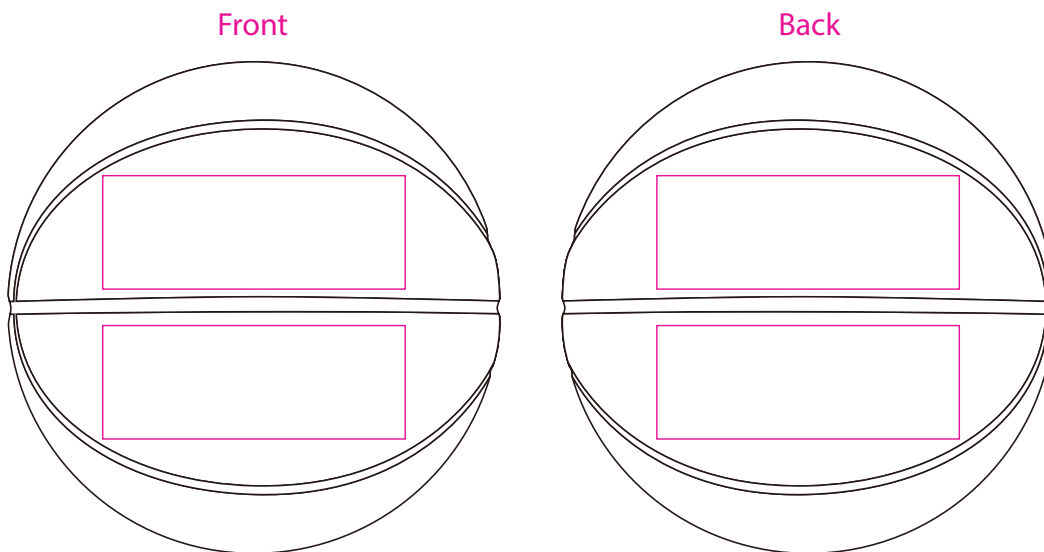

Product: PCHS011
Product Size: size 1:13±0.5cm(dia)
Decoration Options: Screen Print

Screen Print Size: 80mm(W) x 30mm(H)
Shown at 50% actual size

Size1 Custom colour

- Knife line
- Safe print area
- Bleed line

Shown at 20% actual size
Print size: 176.29mm(w) x 47.43mm(h)