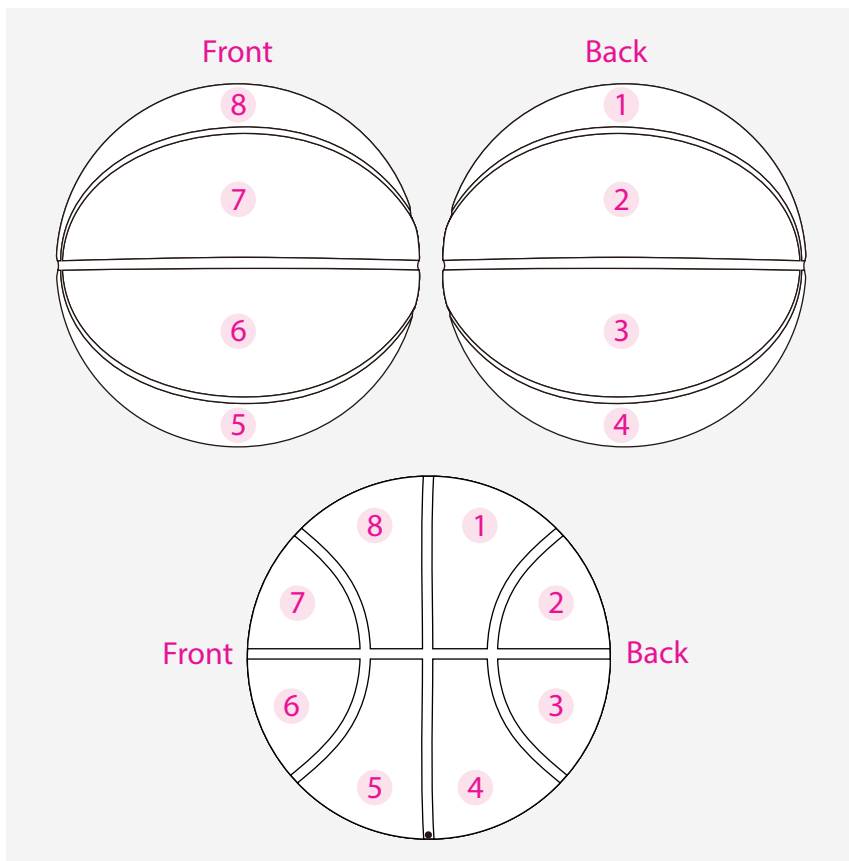

Product: PCHS011
Product Size: size 1:13±0.5cm(dia)
Decoration Options: Screen Print

Screen Print Size: 80mm(W) x 30mm(H)
Shown at 50% actual size

Size1 Custom colour

- Knife line
- Safe print area
- Bleed line

Shown at 20% actual size
Print size: 176.29mm(w) x 47.43mm(h)