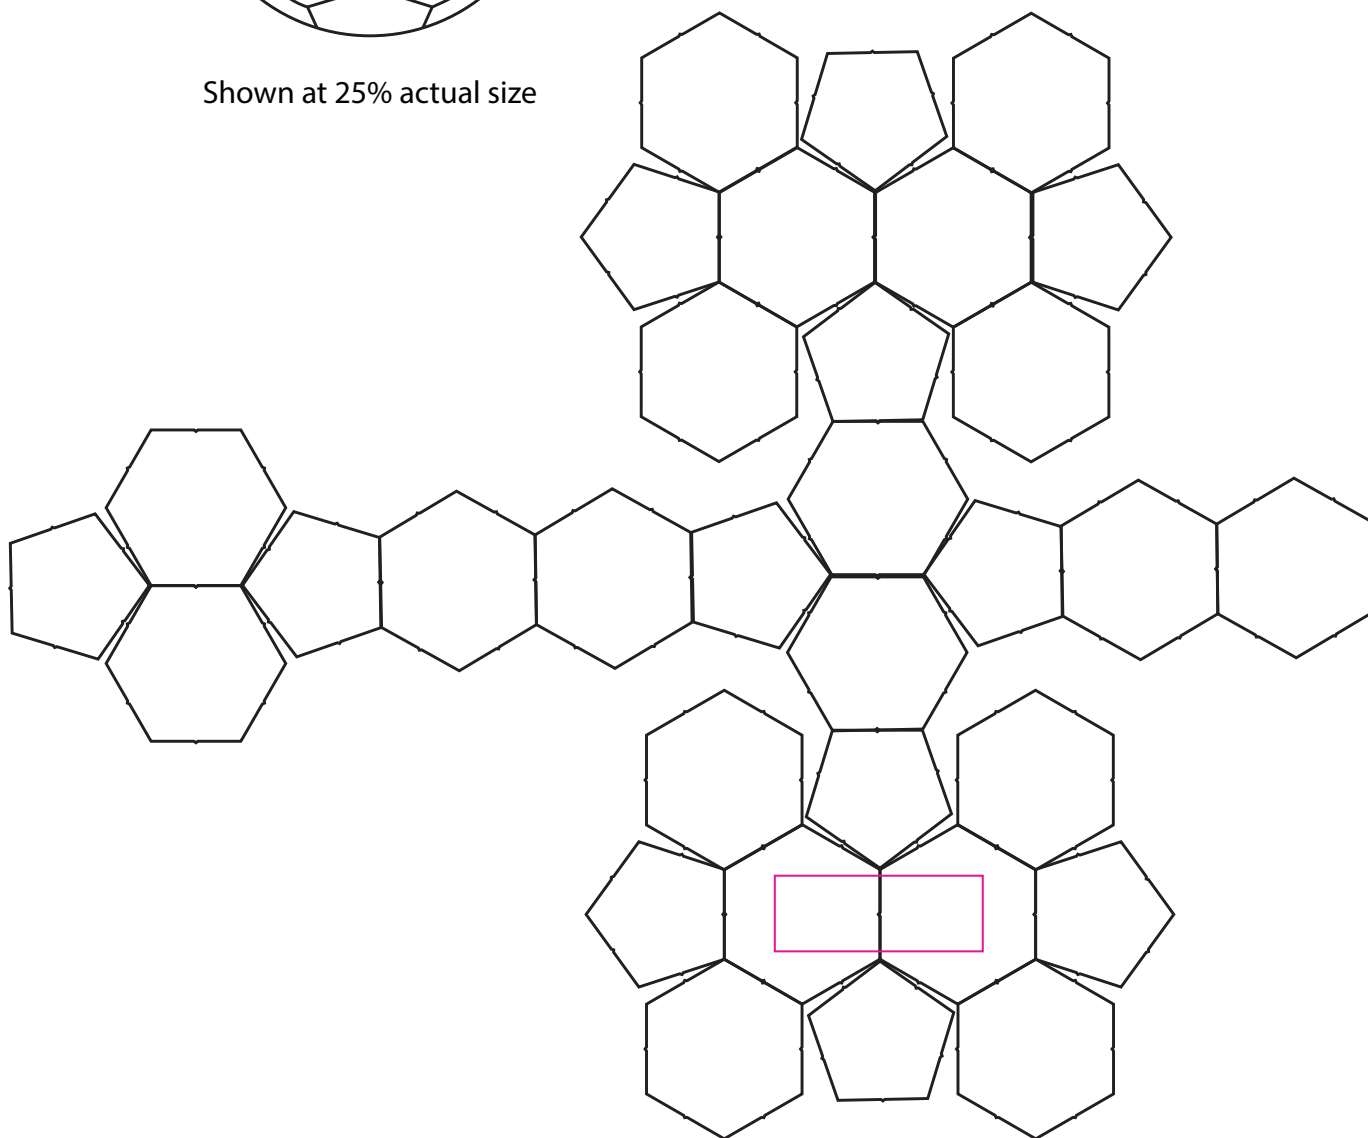

Product: PCHS014
Product Size: 18.5cm-19.1cm(Dia)
Decoration Options: Screen Print

Shown at 25% actual size

Print Size: 110mm(W) x 40mm(H)