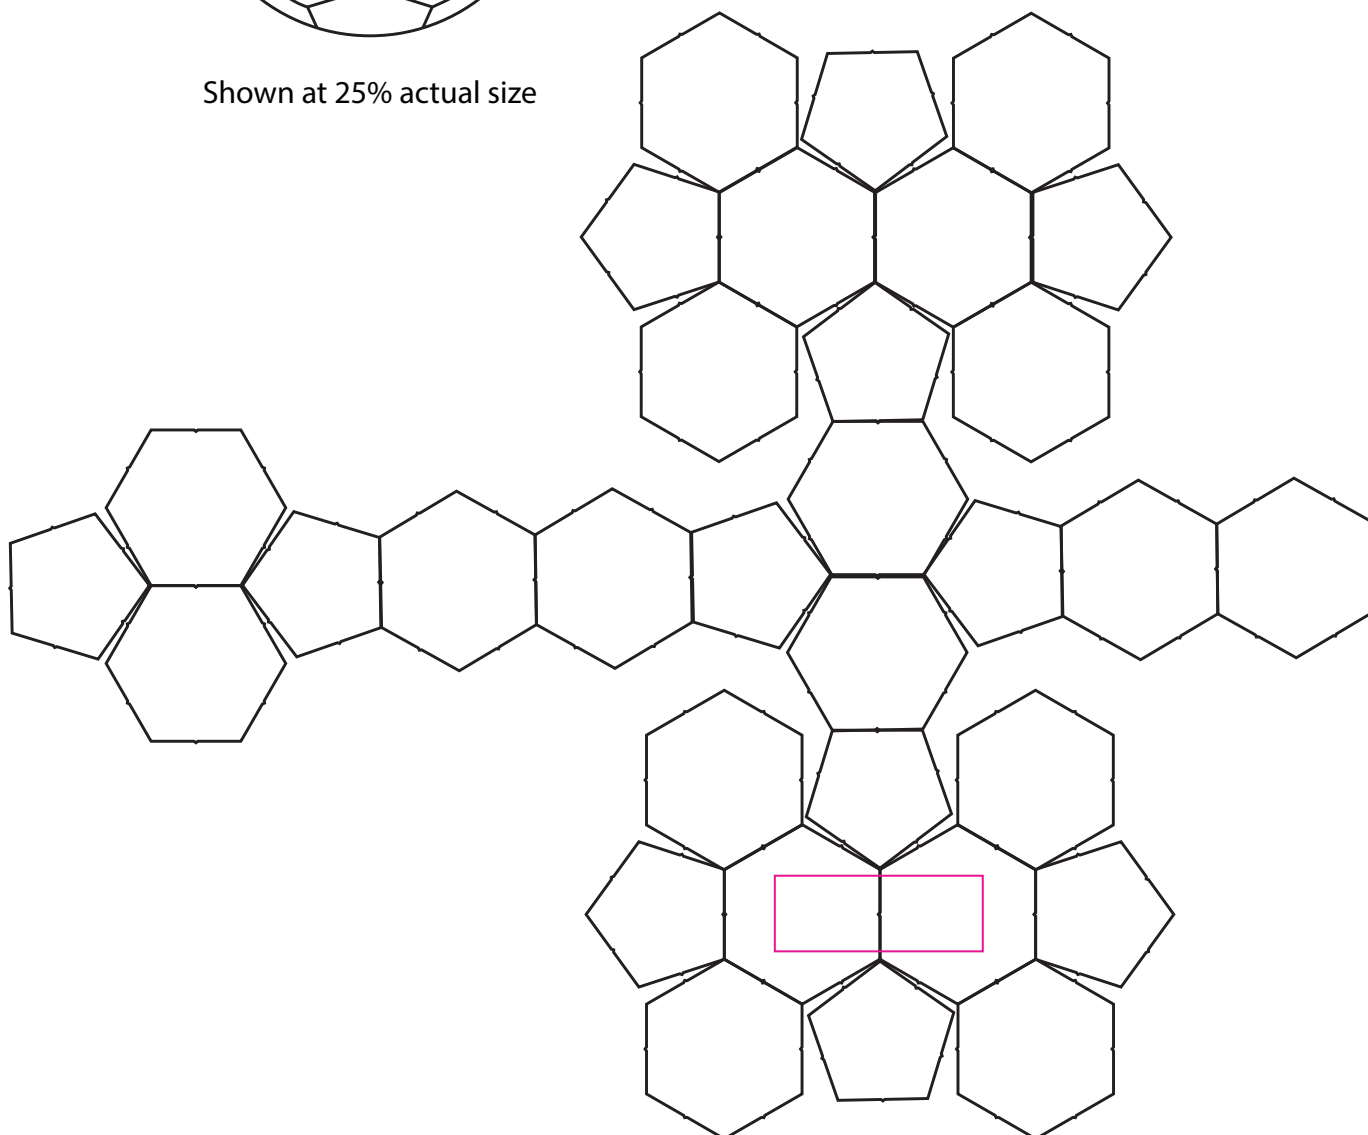

Product: PCHS015
Product Size: 18.5cm-19.1cm(Dia)
Decoration Options: Screen Print

Shown at 25% actual size

Print Size: 110mm(W) x 40mm(H)