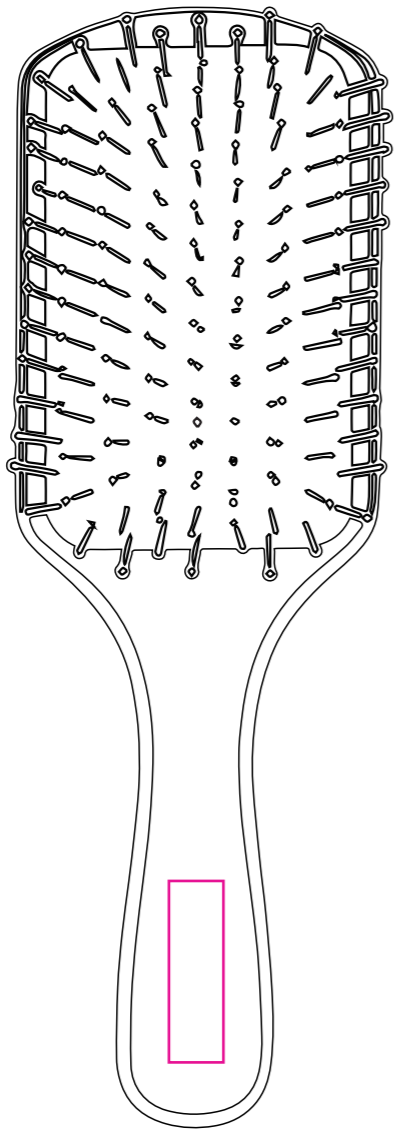

Product: PCHW003
Product Size: 85mm(W)x247mm(H)x26mm(D), 80mm(W)x228mm(H)x26mm(D), 58mm(W)x140mm(H)x26mm(D)
28mm(W)x225mm(H)x5.5mm(D), 33mm(W)x175mm(H)x6mm(D), 63mm(W)x165mm(H)x10mm(D)
Decoration Options: Engraving

Print size: 40mm(H)×12mm(W)
Shown at 60% actual size

Print size: 40mm(H)×12mm(W)
Shown at 60% actual size

Print size: 40mm(H)×11mm(W)
Shown at 100% actual size

Print size: 30mm(H)×7mm(W)
Shown at 100% actual size

Print size: 40mm(H)×12mm(W)
Shown at 100% actual size

Print size: 40mm(H)×12mm(W)
Shown at 100% actual size