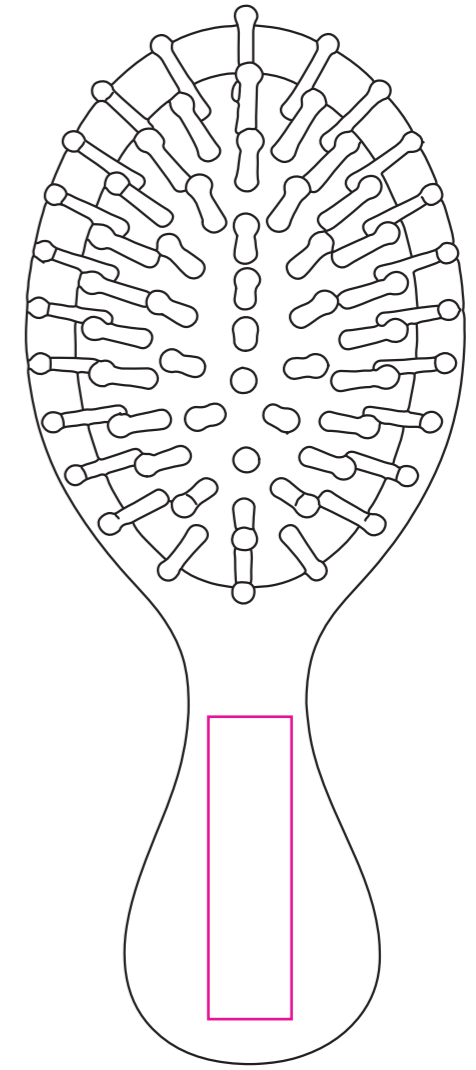

Product: PCHW003
Product Size: 85mm(W)x247mm(H)x26mm(D), 80mm(W)x228mm(H)x26mm(D), 58mm(W)x140mm(H)x26mm(D)
28mm(W)x225mm(H)x5.5mm(D), 33mm(W)x175mm(H)x6mm(D), 63mm(W)x165mm(H)x10mm(D)
Decoration Options: Engraving

Print size: 40mm(H)×12mm(W)
Shown at 60% actual size

Print size: 40mm(H)×12mm(W)
Shown at 60% actual size

Print size: 40mm(H)×11mm(W)
Shown at 100% actual size

Print size: 30mm(H)×7mm(W)
Shown at 100% actual size

Print size: 40mm(H)×12mm(W)
Shown at 100% actual size

Print size: 40mm(H)×12mm(W)
Shown at 100% actual size