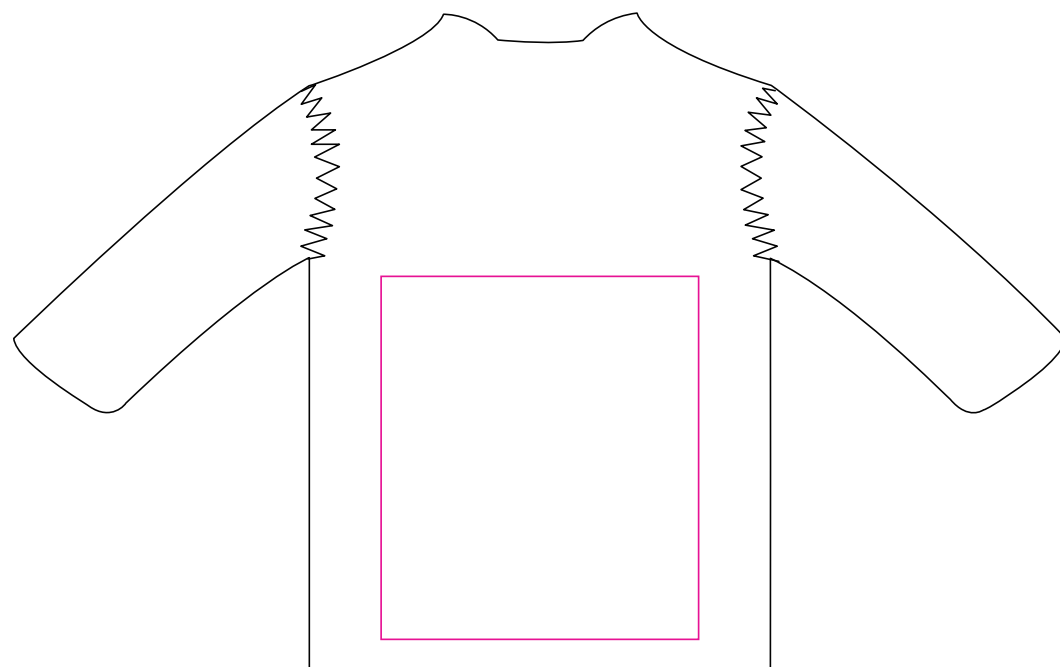

Product: PCN022  
Product Size: 232 mm(W) x 145 mm(H)  
Decoration Options: Screen Print, Sublimation

Screen Print

Front

Sublimation

Print size: 232mm(W) x 145mm(H)  
Shown at 60% actual size

Back

Print size: 70mm(W) x 80mm(H)  
Shown at 60% actual size