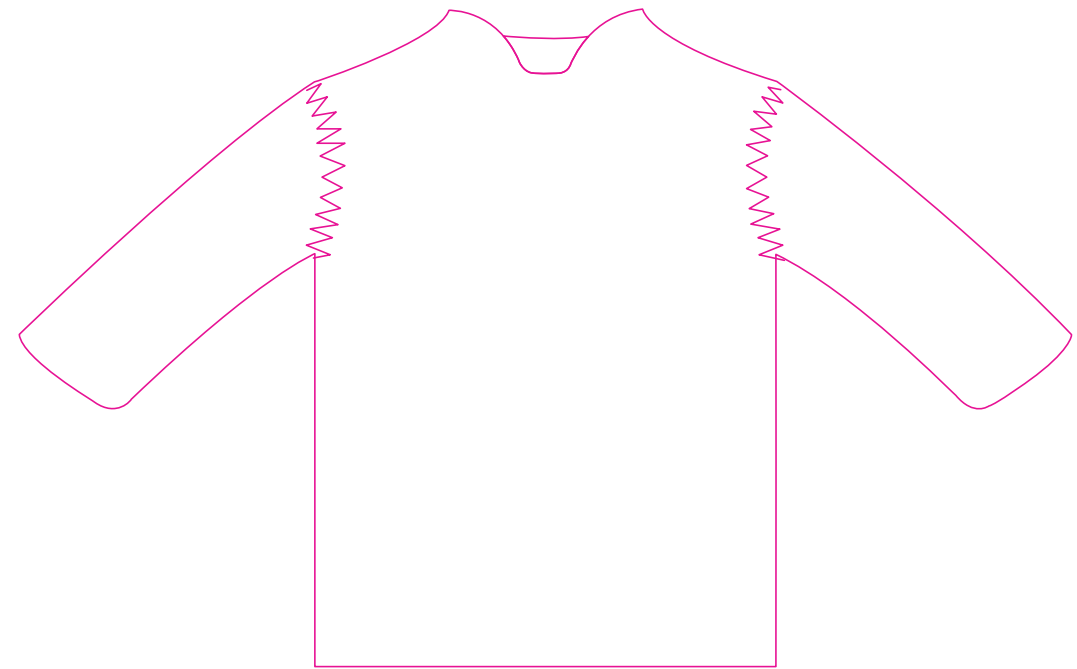

Product: PCN022  
Product Size: 232 mm(W) x 145 mm(H)  
Decoration Options: Screen Print, Sublimation

Screen Print

Front

Sublimation

Print size: 232mm(W) x 145mm(H)  
Shown at 60% actual size

Back

Print size: 70mm(W) x 80mm(H)  
Shown at 60% actual size