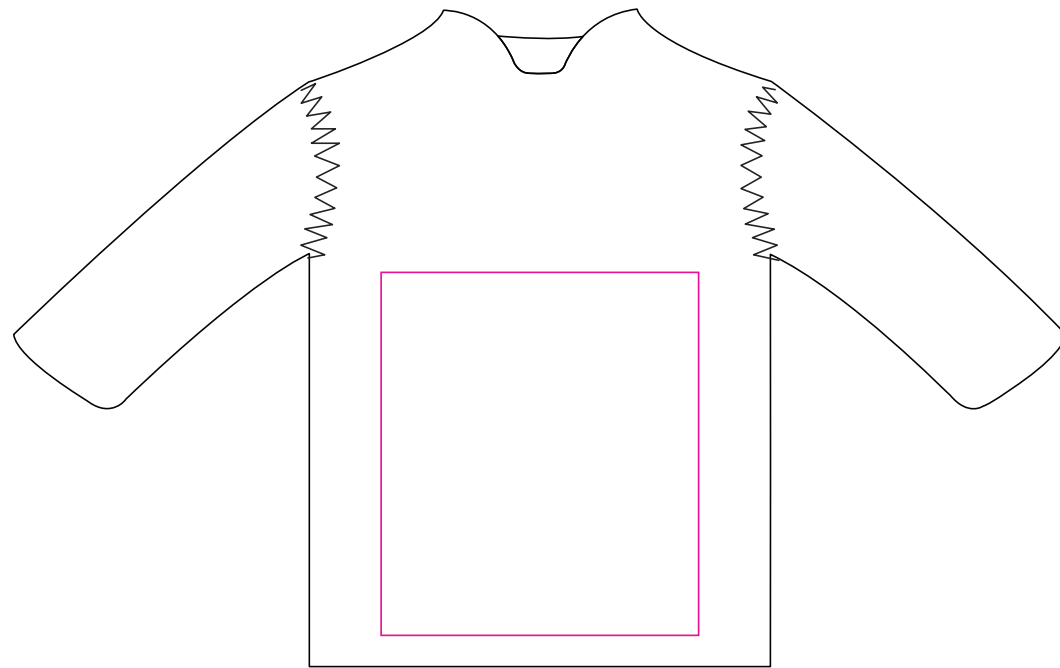

Product: PCN022  
Product Size: 232 mm(W) x 145 mm(H)  
Decoration Options: Screen Print, Sublimation

Screen Print

Front

Sublimation

Print size: 232mm(W) x 145mm(H)  
Shown at 60% actual size

Back

Print size: 70mm(W) x 80mm(H)  
Shown at 60% actual size