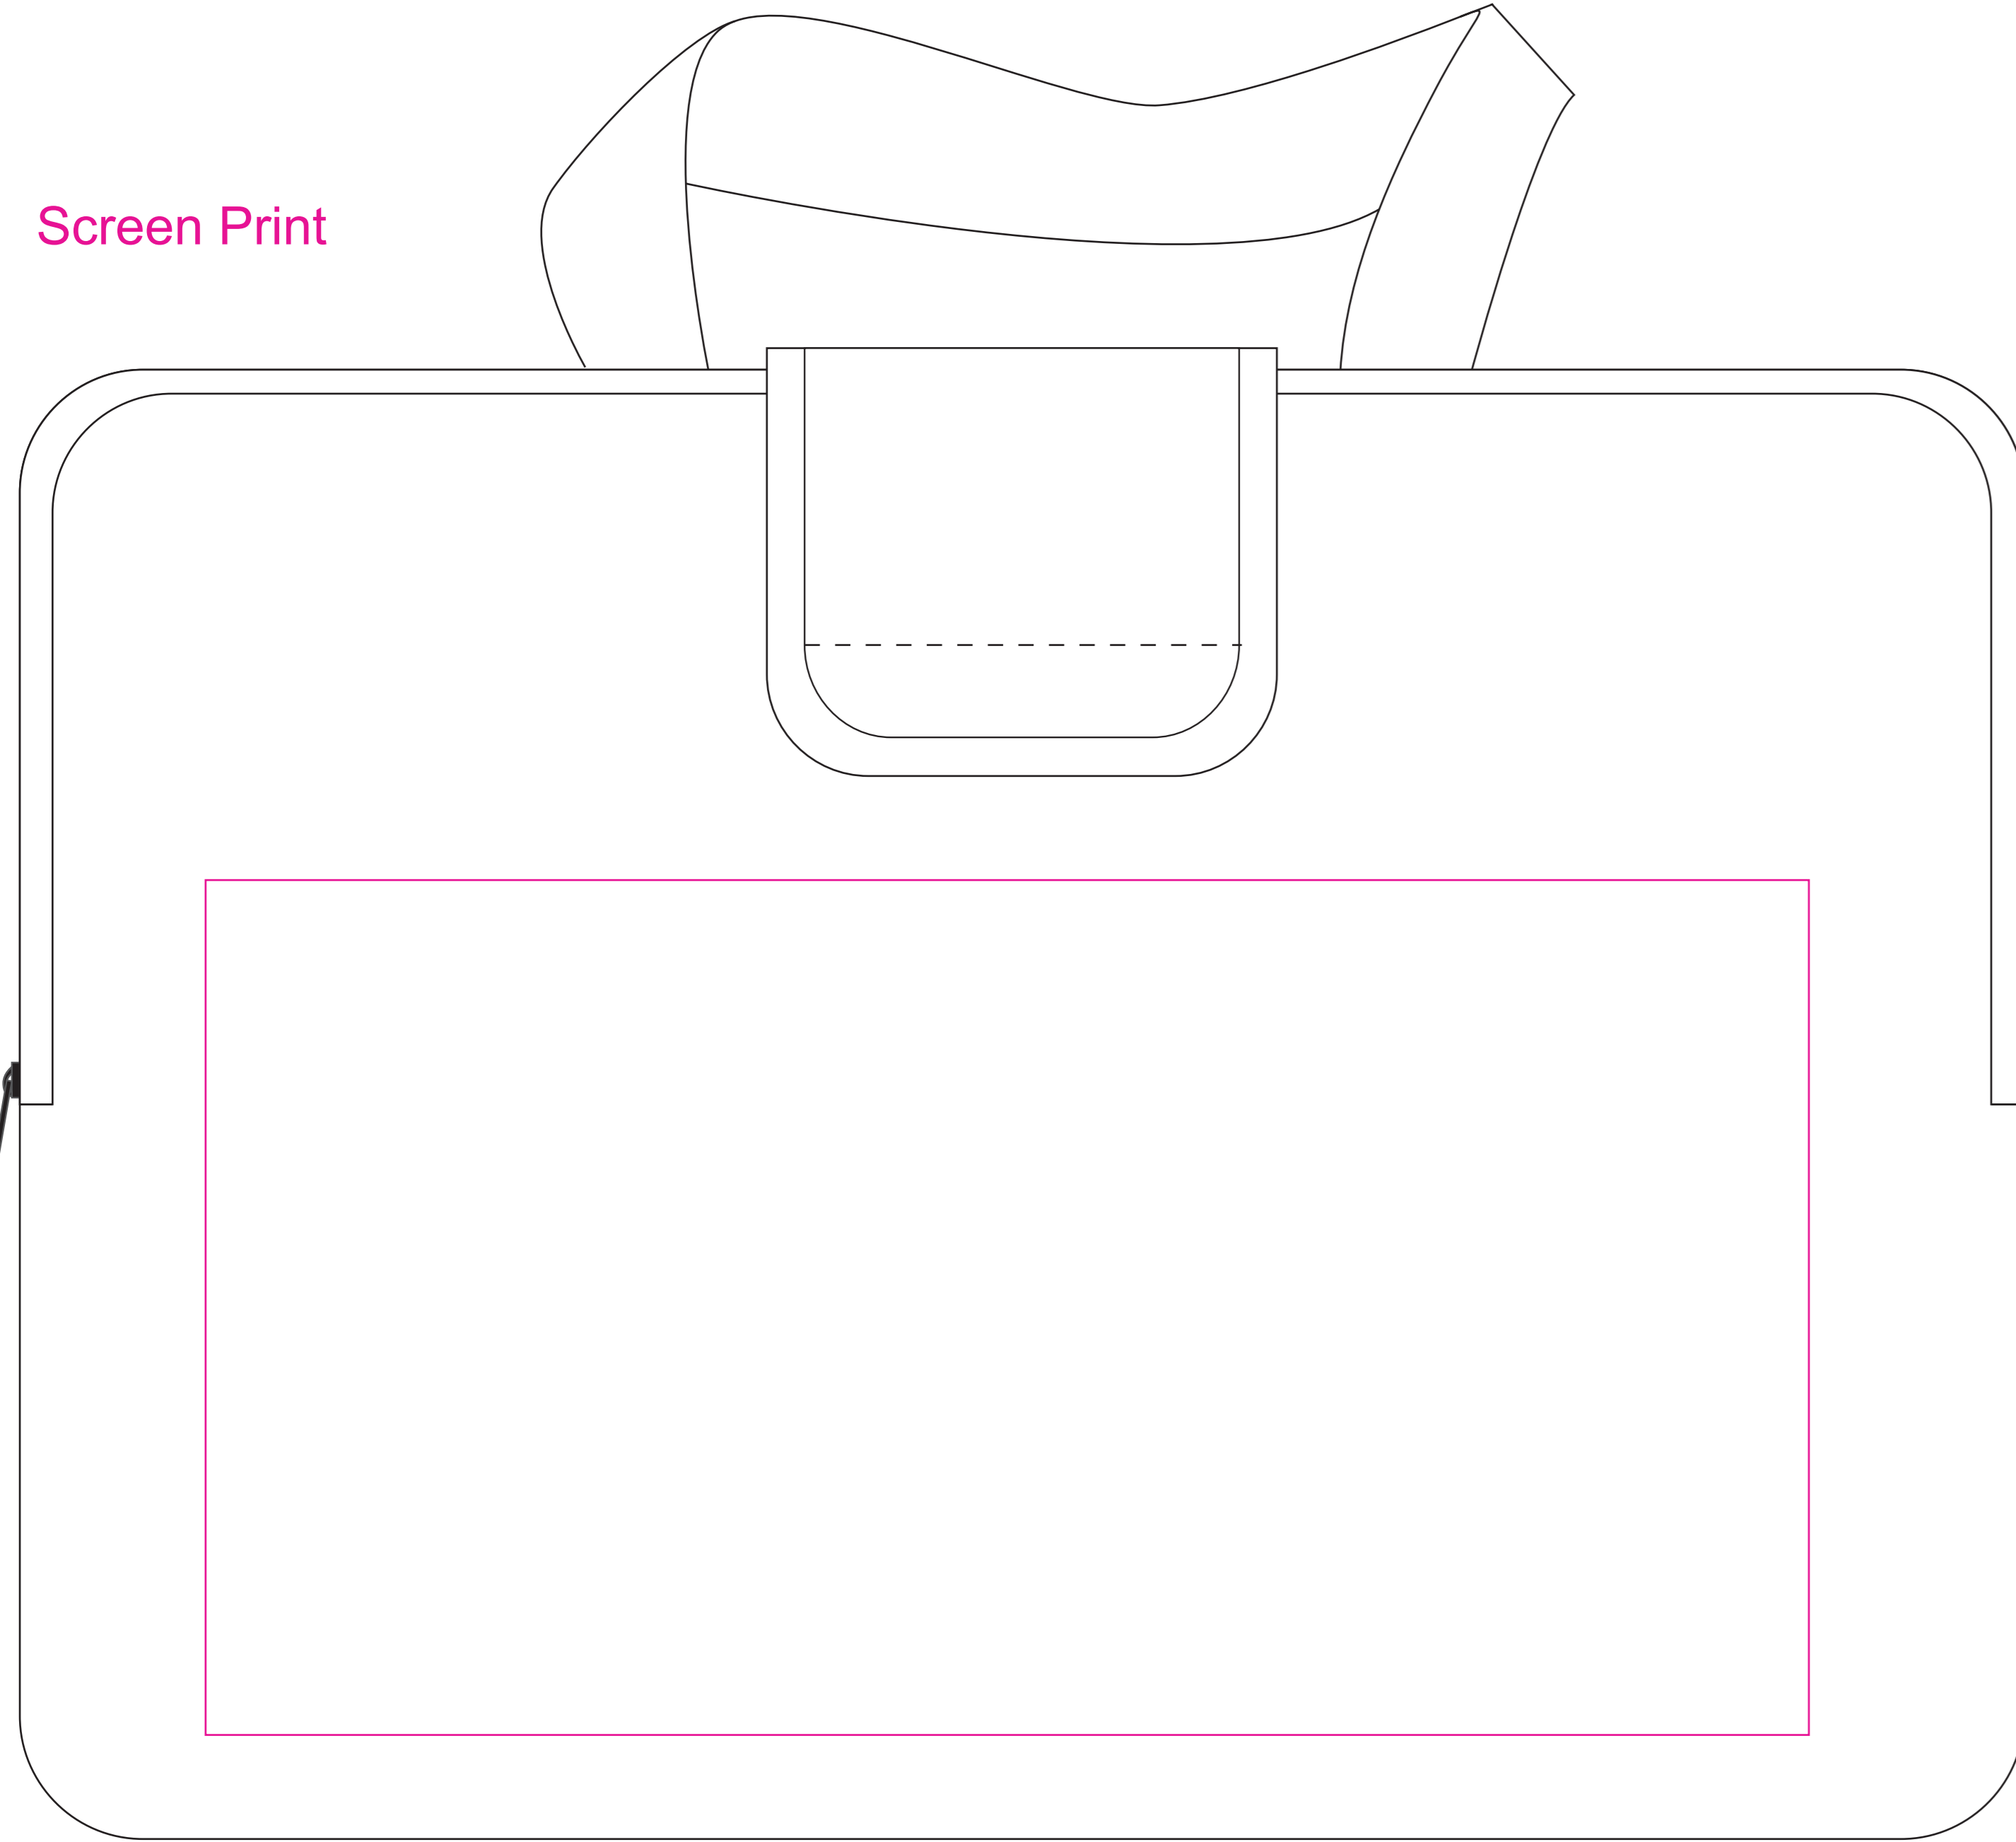

Product: PCN052  
Product Size: 375mm(w) x 275mm(h) x 20mm(d), Suitable for 15.6 inch laptop(390x265mm)  
Decoration Options: Screen Print

Screen Print

Shown at 100% actual size  
Print size: 300mm(w) x 160mm(h)

Sublimation

Print size: 375mm(w) x 275mm(h)

— Knife line  
— Safe print area  
— Bleed area