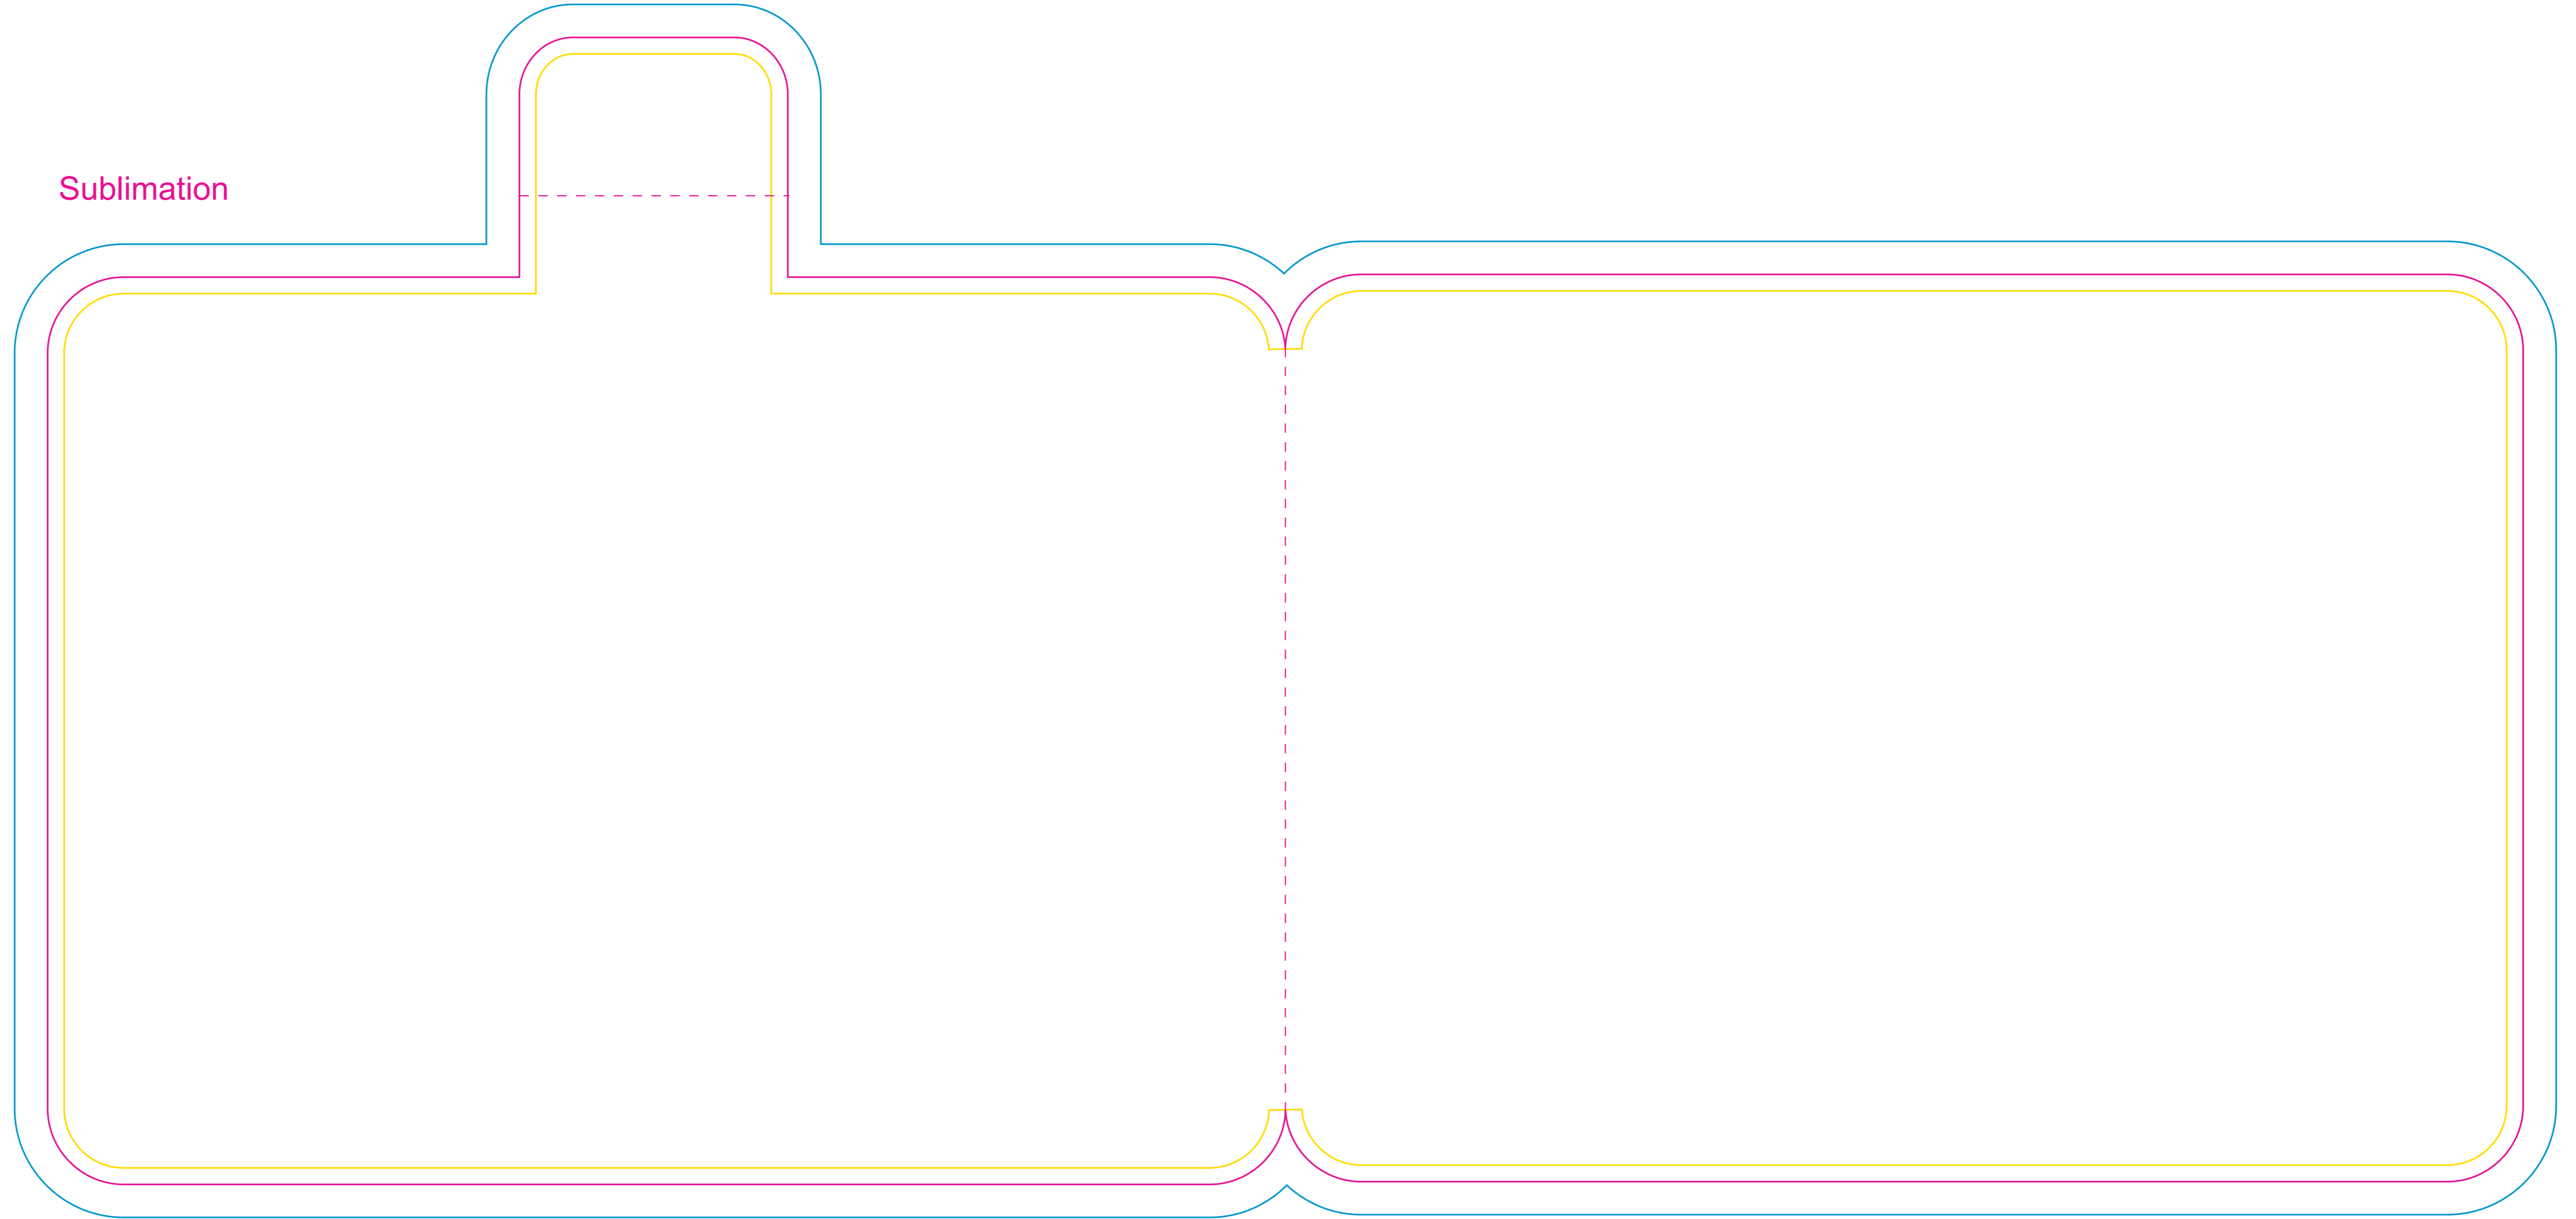

Product: PCN052  
Product Size: 375mm(w) x 275mm(h) x 20mm(d), Suitable for 15.6 inch laptop(390x265mm)  
Decoration Options: Screen Print

Screen Print

Shown at 100% actual size  
Print size: 300mm(w) x 160mm(h)

Sublimation

Print size: 375mm(w) x 275mm(h)

— Knife line  
— Safe print area  
— Bleed area