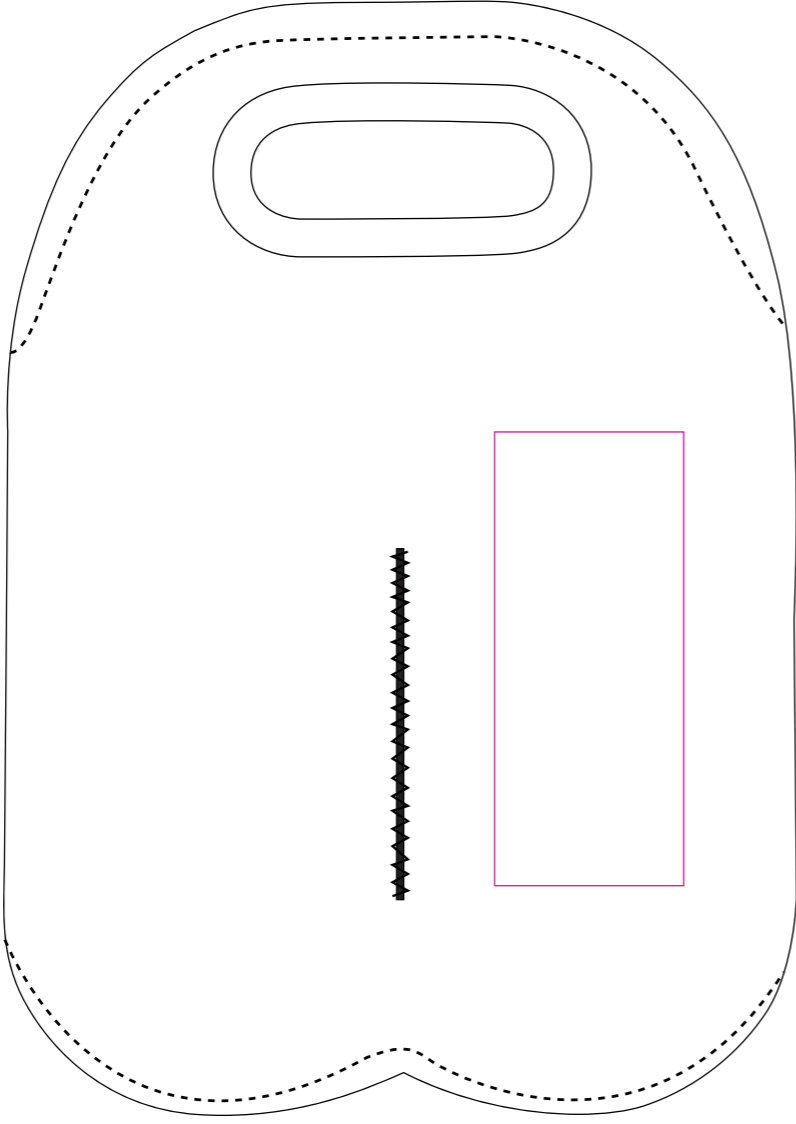

Product: PCN056
Product Size: 21x29.5cm
Decoration Options: Screen Print, Sublimation

Screen Print size: 50mm(W) x 120mm(H)

Sublimation Print size: 210mm(W) x 295mm(H)

Shown at 50% actual size

- Knife line
- Safe print area
- Bleed line