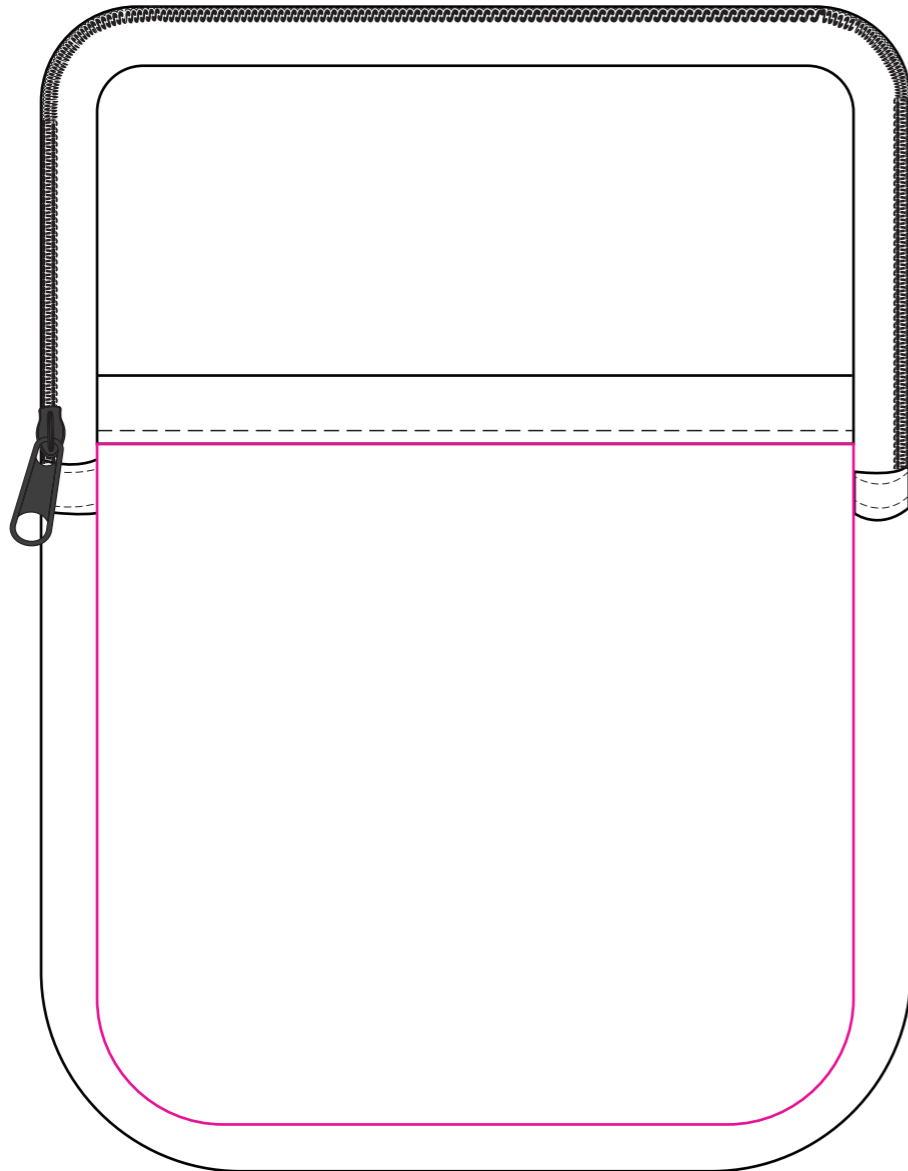

Product: PCN103  
Product Size: 115mm(W) x 154mm(L) x 20mm(H)  
Decoration Options: Screen Print, Sublimation

Screen Print

Print Size: 100mm(W) x 90mm(H)  
Shown At 100% Actual Size

Sublimation

Print Size: 100mm(W) x 140mm(H)  
Shown At 100% Actual Size

- Knife line
- Safe print area
- Bleed area