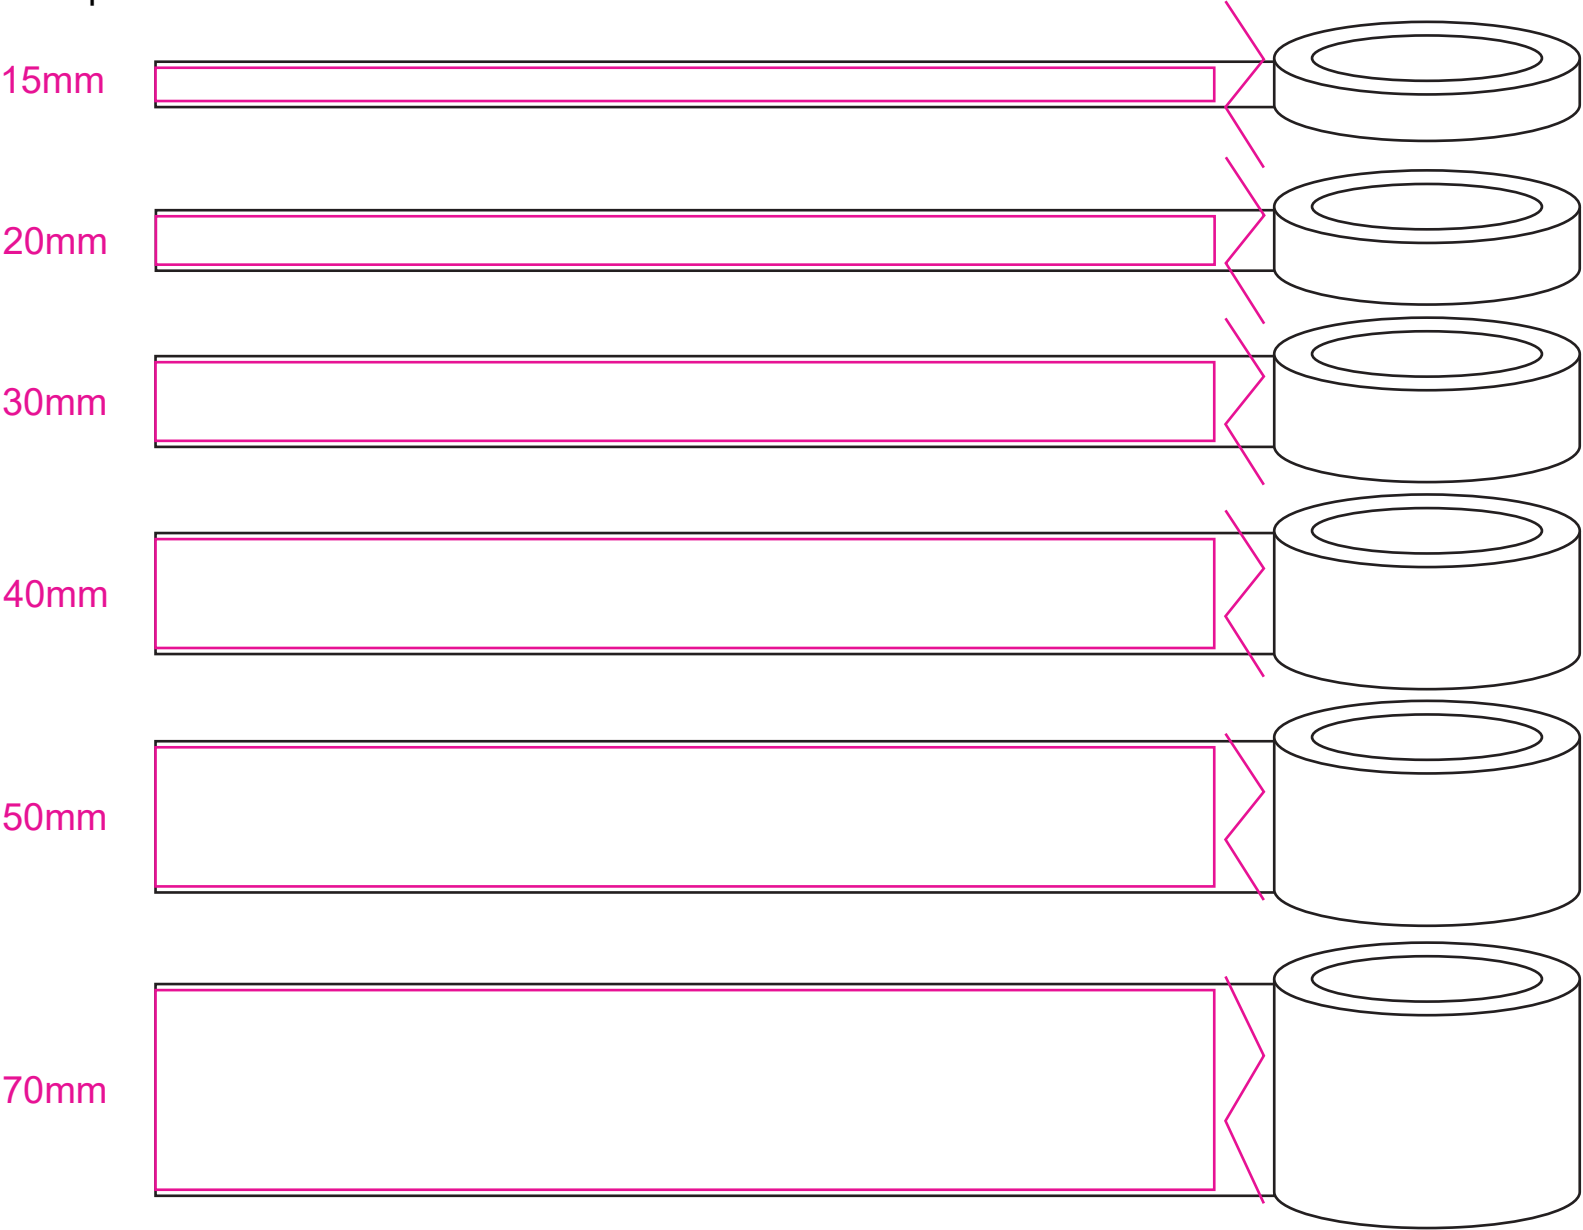

Product: PCPA118
Product Size: Width: 70mm, 50mm, 40mm, 30mm, 20mm, 15mm, Length: 91m
Decoration Option: Gravure Print

Logo Maximum Length: 350mm(L)
Shown at 40% actual size