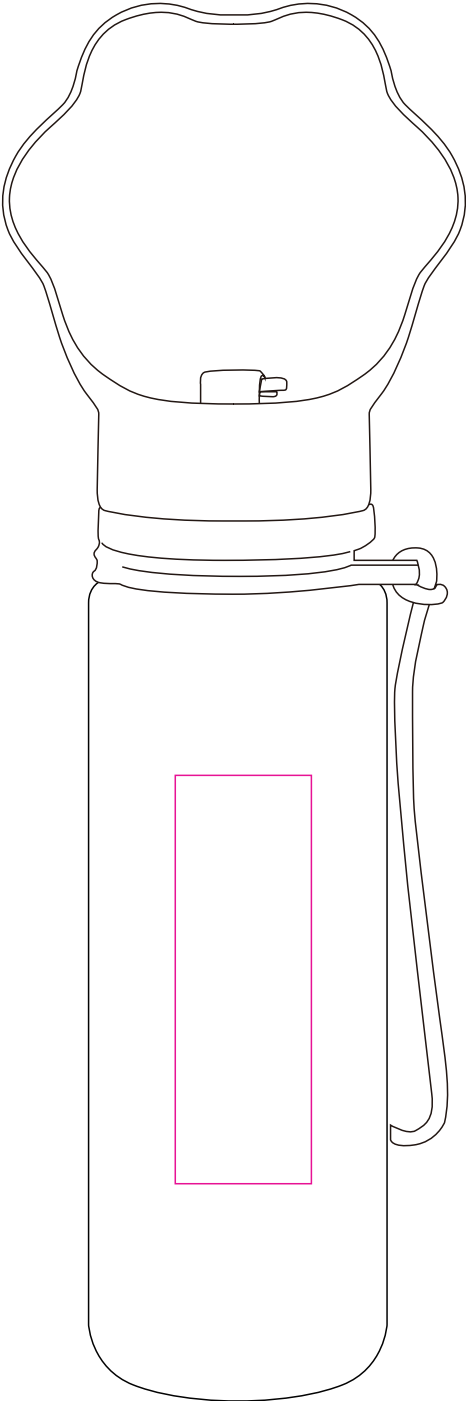

Product: PCPE017
Product Size: 102mm(W) x 308mm(H) , 550ML
Decoration Options: Screen Print

Print Size: 30mm(W)x 90mm(H)
Shown at 60% actual size