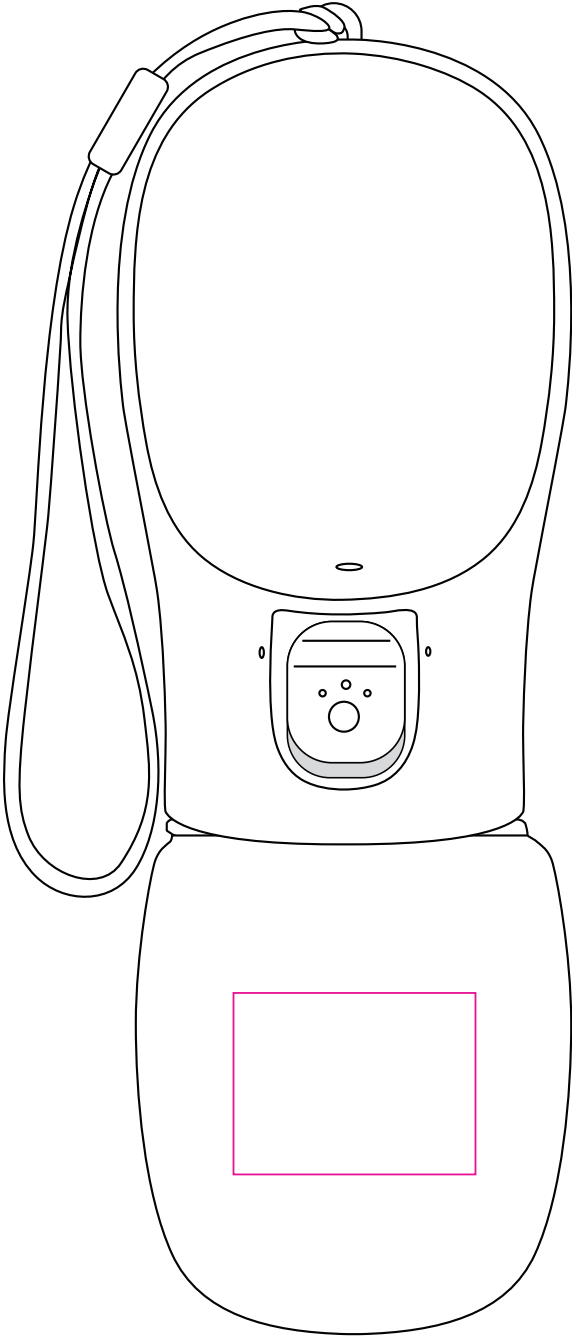

Product: PCPE018
Product Size: 75mm(Dia) x 220mm(H), 300ML
Decoration Option: Pad Print

Print Size: 40mm(W) x 30mm(H)
Shown at 80% actual size