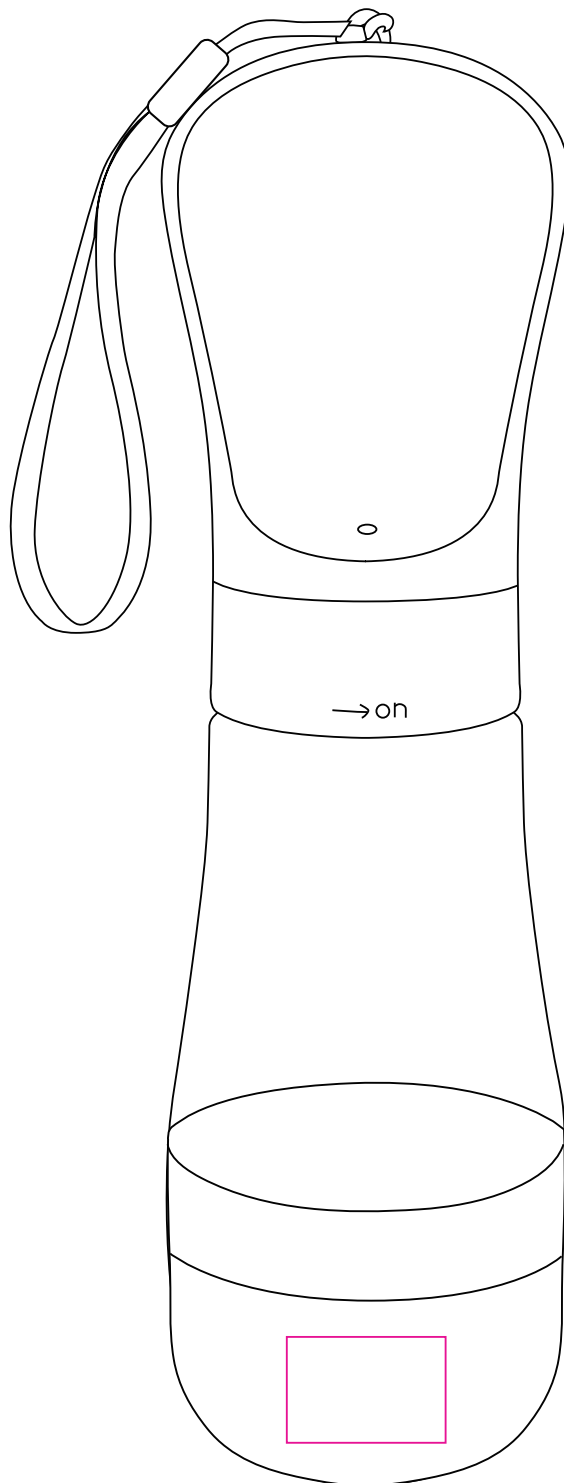

Product: PCPE019
Product Size: 75mm(W) x 279mm(H), Water Trough: 77mm
Decoration Option: Pad Print

Print Size: 30mm(W) x 20mm(H)
Shown at 70% actual size