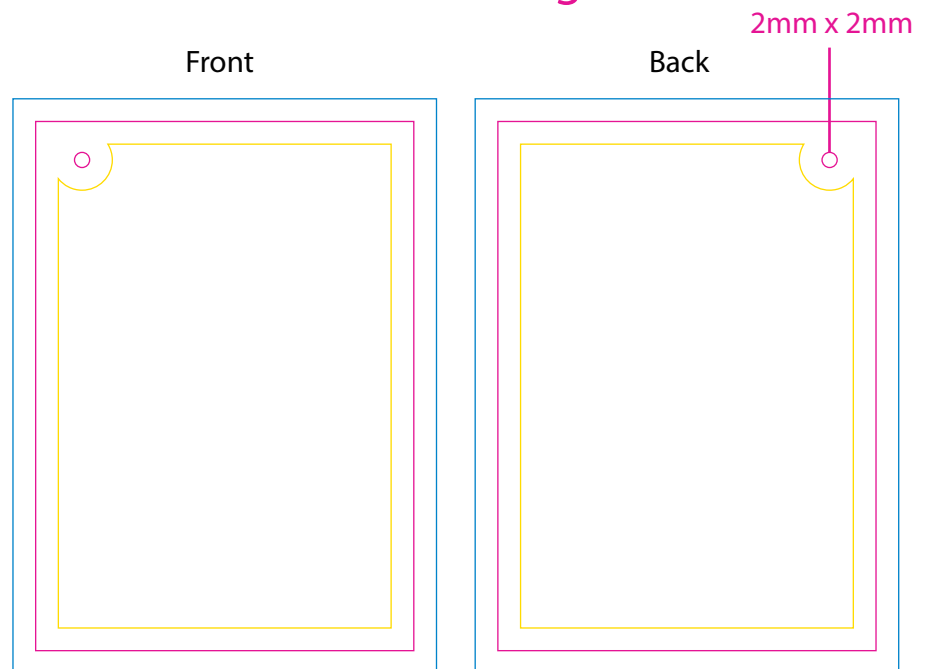

Product: PCPT188
 Product Size: 21x12cm
 Decoration Options: Embroidery

Shown at 50% actual size
 Print size: 50mm(w) x 50mm(h)

Custom sewn label

Print size: 41mm(W) x 16mm(H)
 Shown at 100% actual size

Custom Tag

Shown at 100% actual size
 Product Size: 50mm(w) x 70mm(h)
 Print size: 50mm(w) x 70mm(h)

Custom Ribbon

Length: 100 m(W) x 1.5 cm(H)