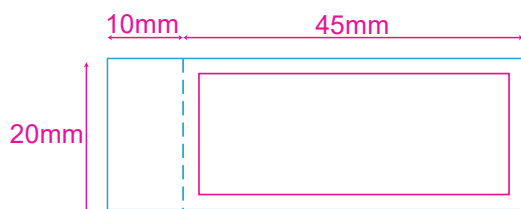

Product: PCPT188
 Product Size: 21x12cm
 Decoration Options: Embroidery

Shown at 50% actual size
 Print size: 50mm(w) x 50mm(h)

Custom sewn label

Print size: 41mm(W) x 16mm(H)
 Shown at 100% actual size

Custom Tag

Shown at 100% actual size
 Product Size: 50mm(w) x 70mm(h)
 Print size: 50mm(w) x 70mm(h)

Custom Ribbon

Length: 100 m(W) x 1.5 cm(H)