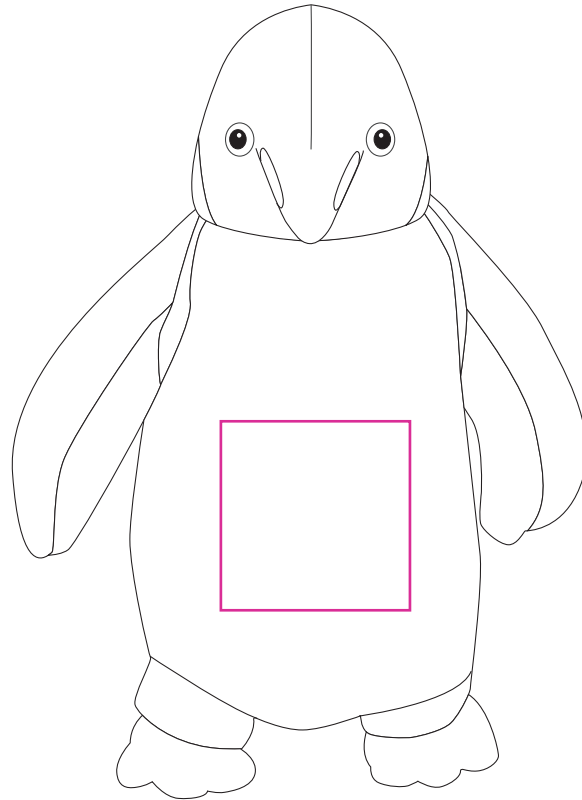

Product: PCPT188
 Product Size: 21x12cm
 Decoration Options: Embroidery

Shown at 50% actual size
 Print size: 50mm(w) x 50mm(h)

Custom sewn label

Print size: 41mm(W) x 16mm(H)
 Shown at 100% actual size

Custom Tag

Shown at 100% actual size
 Product Size: 50mm(w) x 70mm(h)
 Print size: 50mm(w) x 70mm(h)

Custom Ribbon

Length: 100 m(W) x 1.5 cm(H)