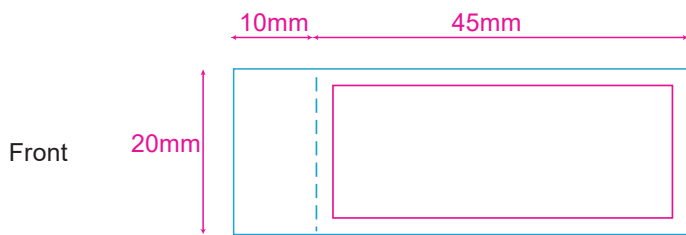

Product: PCPT202
 Product Size: 20x9cm
 Decoration Options: Digital print

Not actual size

- Knife line
- Safe print area
- Bleed line

Print size: 60mm(w) x 80mm(h)
 Shown at 100% actual size

Custom Tag

Custom sewn label

Print size: 41mm(W) x 16mm(H)
 Shown at 100% actual size

Front

Back

Shown at 100% actual size

Product Size: 50mm(w) x 70mm(h)
 Print size: 50mm(w) x 70mm(h)

Custom Ribbon

Length: 100 m(W) x 1.5 cm(H)