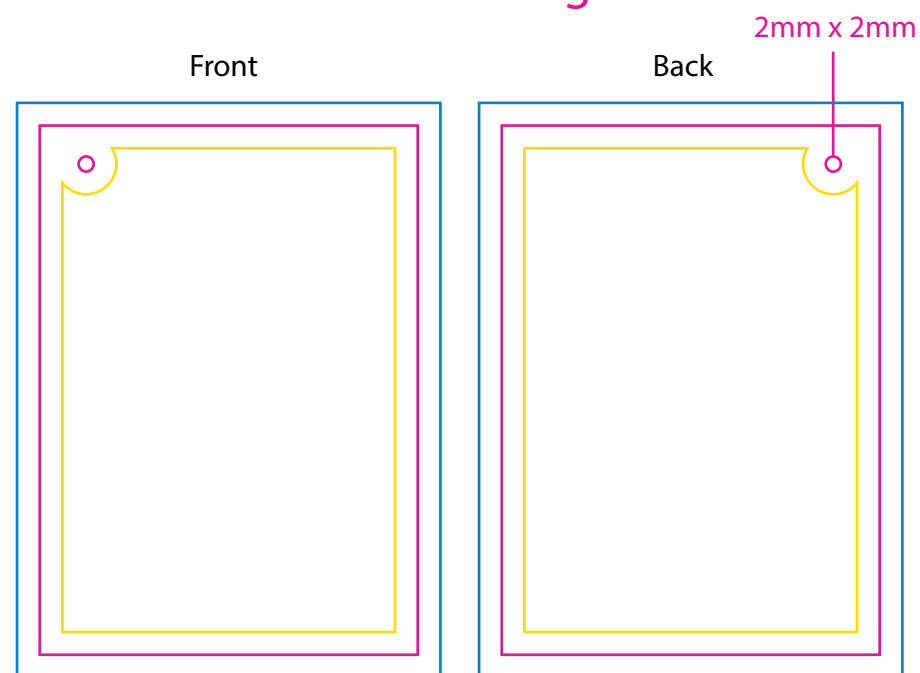

Product: PCPT206
Product Size: 18x12cm
Decoration Options: Sublimation

Shown at 100% actual size
Print size: 60mm(w) x 20mm(h)

Custom sewn label

Print size: 41mm(W) x 16mm(H)
Shown at 100% actual size

Custom Tag

Shown at 100% actual size
Product Size: 50mm(w) x 70mm(h)
Print size: 50mm(w) x 70mm(h)

Custom Ribbon

Length: 100 m(W) x 1.5 cm(H)