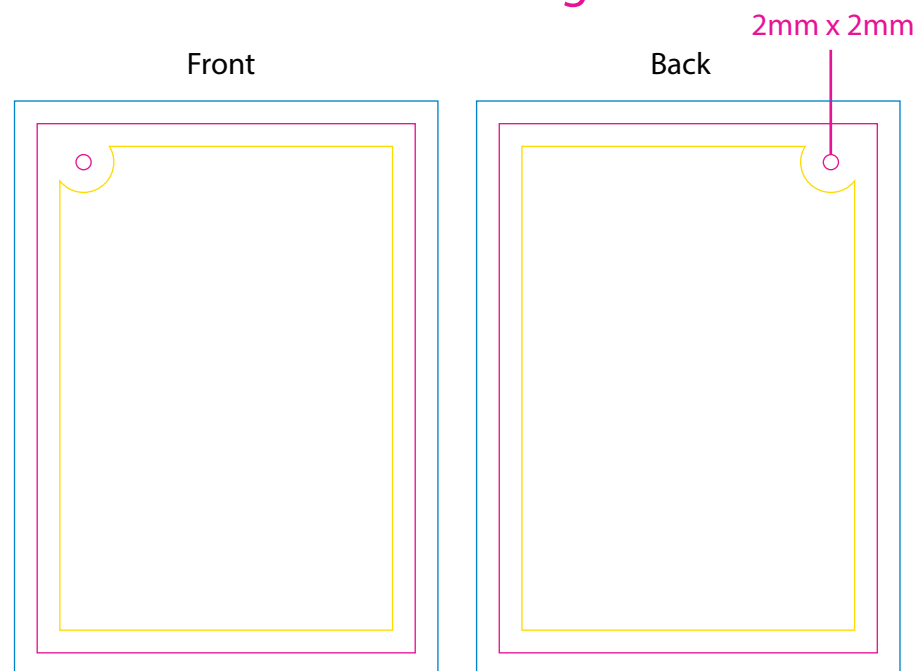

Product: PCPT210
Product Size: 30x12cm
Decoration Options: Heat Transfer Full Colour

Print size: 50mm(w) x 50mm(h)
Shown at 70% actual size

Not actual size

Custom Tag

Shown at 100% actual size
Product Size: 50mm(w) x 70mm(h)
Print size: 50mm(w) x 70mm(h)