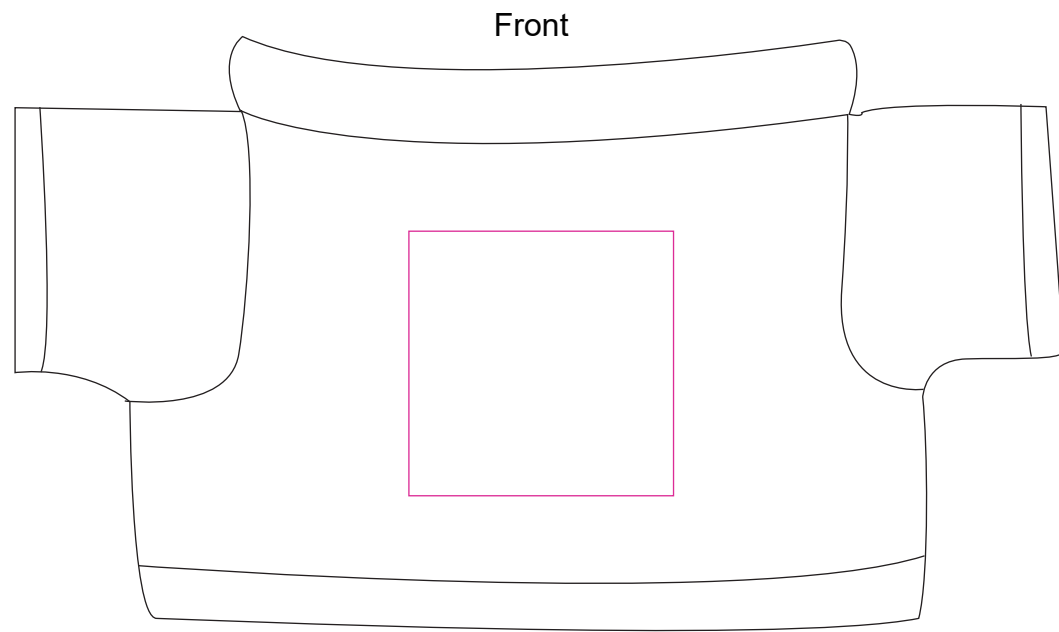

Product: PCPT210
Product Size: 30x12cm
Decoration Options: Heat Transfer Full Colour

Print size: 50mm(w) x 50mm(h)
Shown at 70% actual size

Not actual size

Custom Tag

Shown at 100% actual size
Product Size: 50mm(w) x 70mm(h)
Print size: 50mm(w) x 70mm(h)