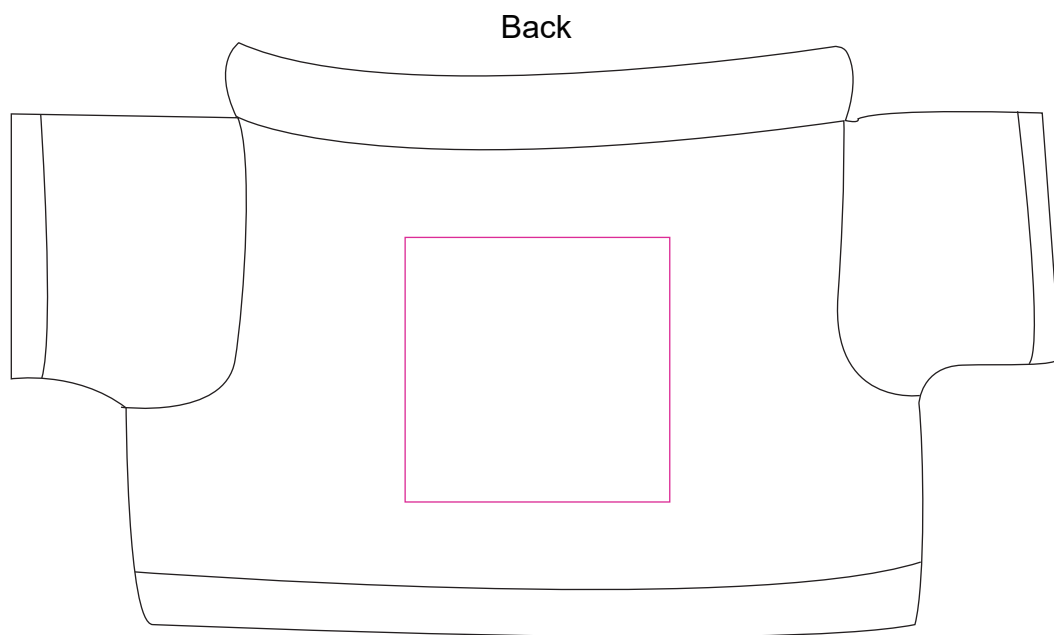

Product: PCPT210
Product Size: 30x12cm
Decoration Options: Heat Transfer Full Colour

Print size: 50mm(w) x 50mm(h)
Shown at 70% actual size

Not actual size

Custom Tag

Shown at 100% actual size
Product Size: 50mm(w) x 70mm(h)
Print size: 50mm(w) x 70mm(h)