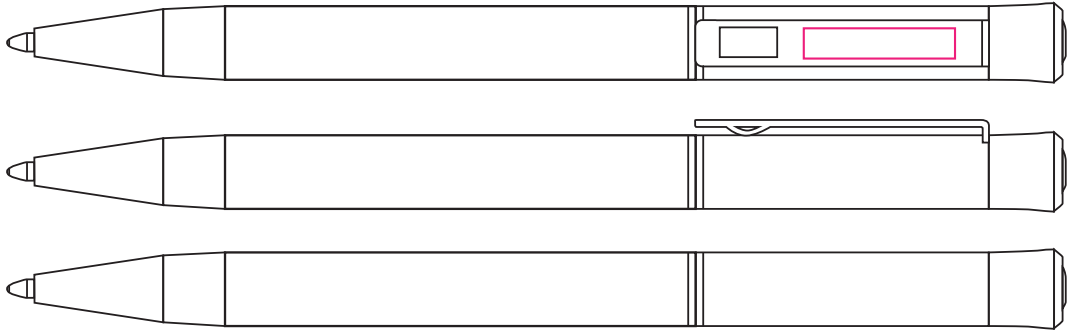

Product: PCS025
Product Size: 140mm(W)x 10.5mm(H)
Decoration Options: Engraving

Shown at 100% actual size
Print size: 20mm(W) x 4mm(H)