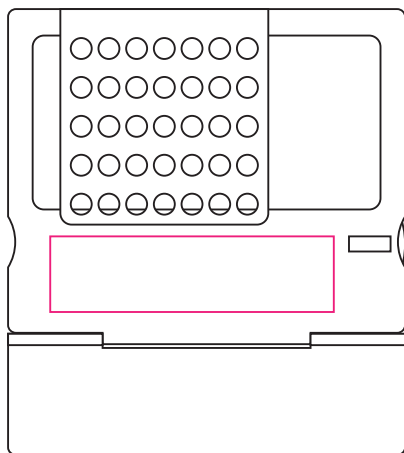

Product: PCS308
Product Size: Model A: 105mm(W) x 32mm(D) x 88mm(H)
Model B: 150mm(W) x 50mm(D) x 130mm(H)
Decoration Option: Screen Print, Engraving

Model A

Print Size: 75mm(W) x 20mm(H)

Model B

Print Size: 130mm(W) x 40mm(H)

Shown at 50% actual size