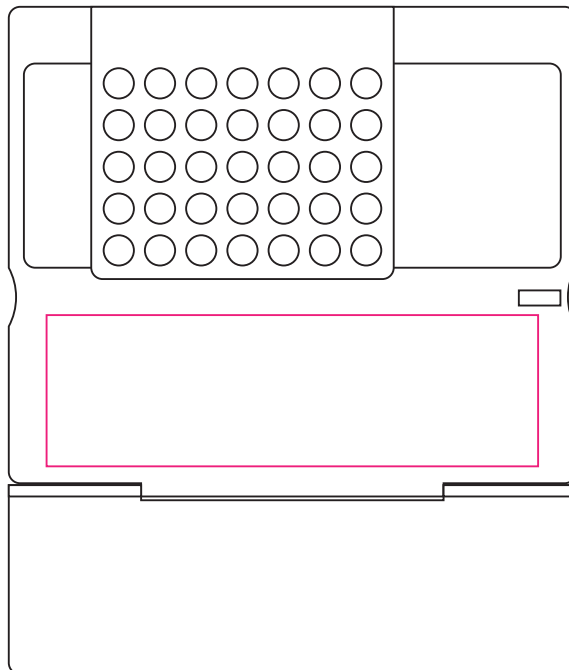

Product: PCS308
Product Size: Model A: 105mm(W) x 32mm(D) x 88mm(H)
Model B: 150mm(W) x 50mm(D) x 130mm(H)
Decoration Option: Screen Print, Engraving

Model A

Print Size: 75mm(W) x 20mm(H)

Model B

Print Size: 130mm(W) x 40mm(H)

Shown at 50% actual size