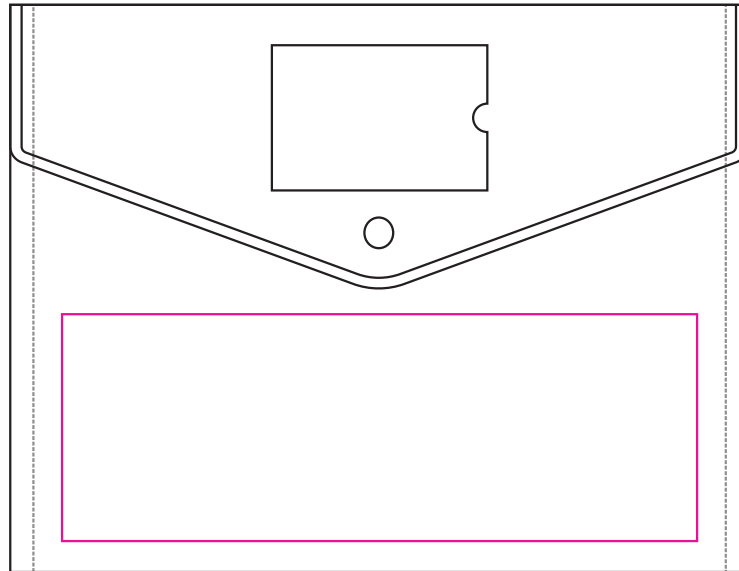

Product: PCS313
Product Size: 32.5cm(W) x 25cm(H) x 6cm(D)
Decoration Options: Screen Print

Front

Back

Print Size: Front:280mm(W) x 100mm(H)

Back:280mm(W) x 200mm(H)

Shown At 30% Actual Size