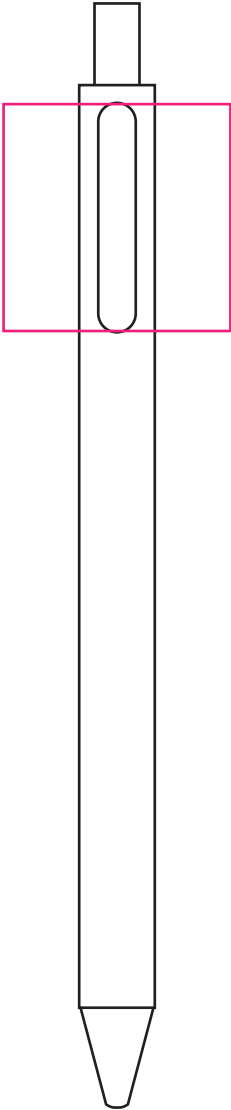

Product: PCS360
Product Size: 1.8cm(W) x 14.6cm(H)
Decoration Option: Moulded

Print Size: 30mm(W) x 30mm(H)
Shown at 100% actual size