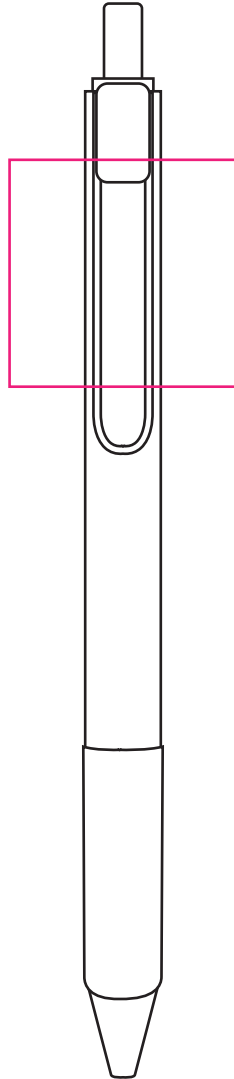

Product: PCS366  
Product Size: 2.5cm(W) x 14.2cm(H)  
Decoration Option: Moulded

Print Size: 30mm(W) x 30mm(H)  
Shown at 100% actual size