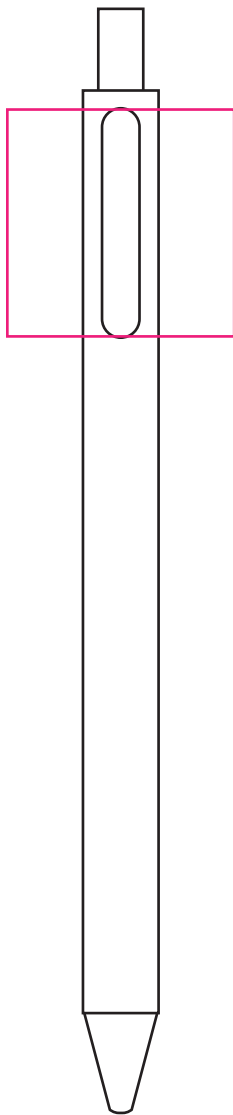

Product: PCS367  
Product Size: 1.6cm(W) x 14.6cm(H)  
Decoration Option: Moulded

Print Size: 30mm(W) x 30mm(H)  
Shown at 100% actual size