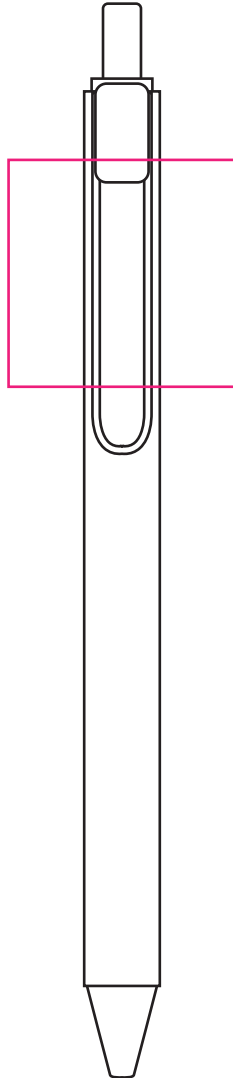

Product: PCS368
Product Size: 2cm(W) x 14.6cm(H)
Decoration Option: Moulded

Print Size: 30mm(W) x 30mm(H)
Shown at 100% actual size