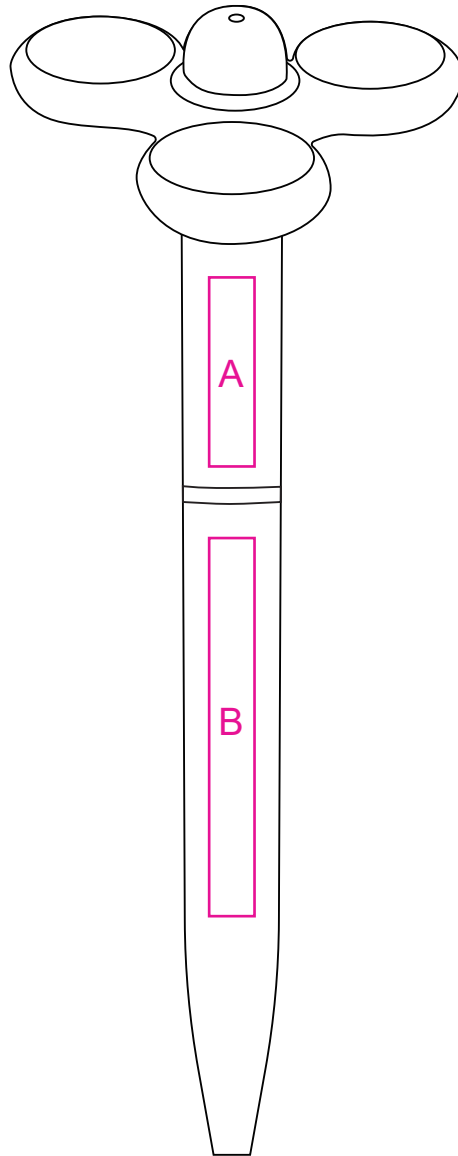

Product: PCS376

Product Size: Pen: 151.5x13.3mm, Spinning Topper: 55x55mm, Refill: 0.5mm

Decoration Options: Pad Print

A: Print Size: 6mm(W) x 25mm(H)

B: Print Size: 6mm(W) x 50mm(H)

Shown At 100% Actual Size