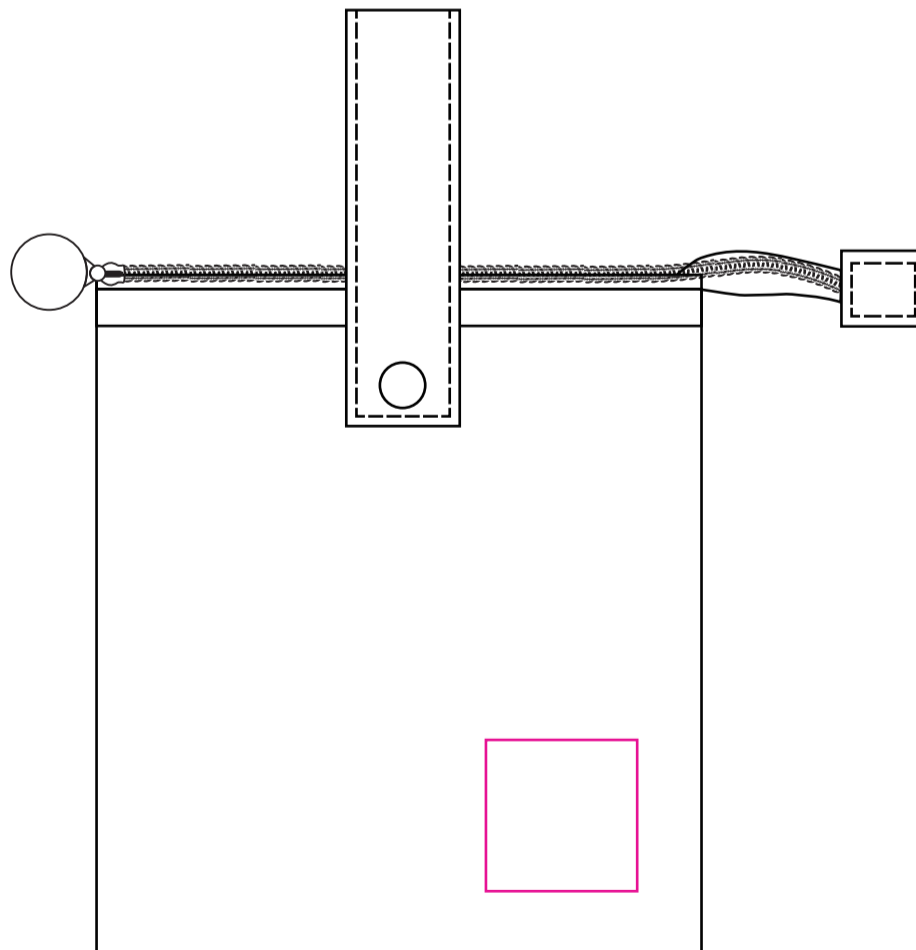

Product: PCS390
Product Size: 22cm(W) x 18cm(H), Handle: 11cm
Decoration Options: Screen Print, Woven Label

Screen Print

Print Size: 100mm(W) x 50mm(H)
Shown At 50% Actual Size

Woven Label

Print Size: 40mm(W) x 40mm(H)
Shown At 50% Actual Size