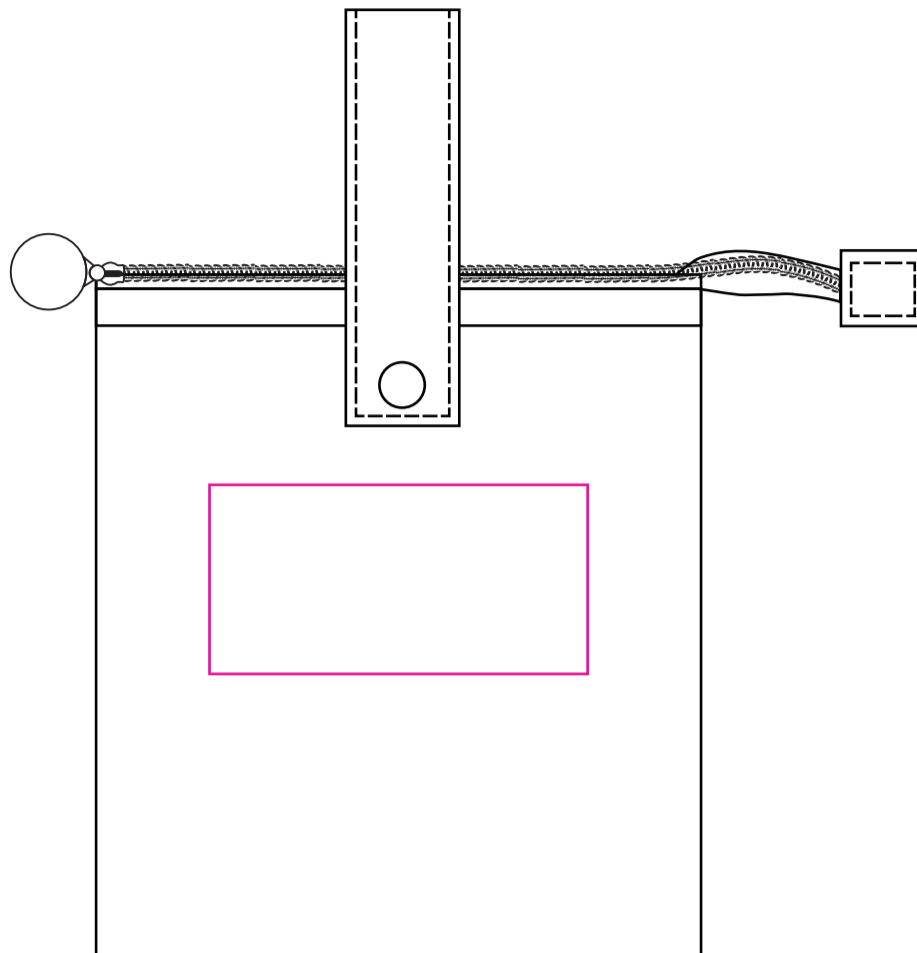

Product: PCS390
Product Size: 22cm(W) x 18cm(H), Handle: 11cm
Decoration Options: Screen Print, Woven Label

Screen Print

Print Size: 100mm(W) x 50mm(H)
Shown At 50% Actual Size

Woven Label

Print Size: 40mm(W) x 40mm(H)
Shown At 50% Actual Size