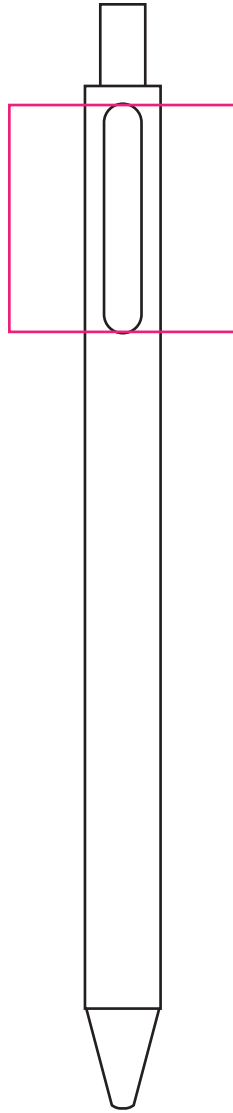

Product: PCS400
Product Size: 1.8cm(W) x 14.6cm(H)
Decoration Option: Moulded

Print Size: 30mm(W) x 30mm(H)
Shown at 100% actual size