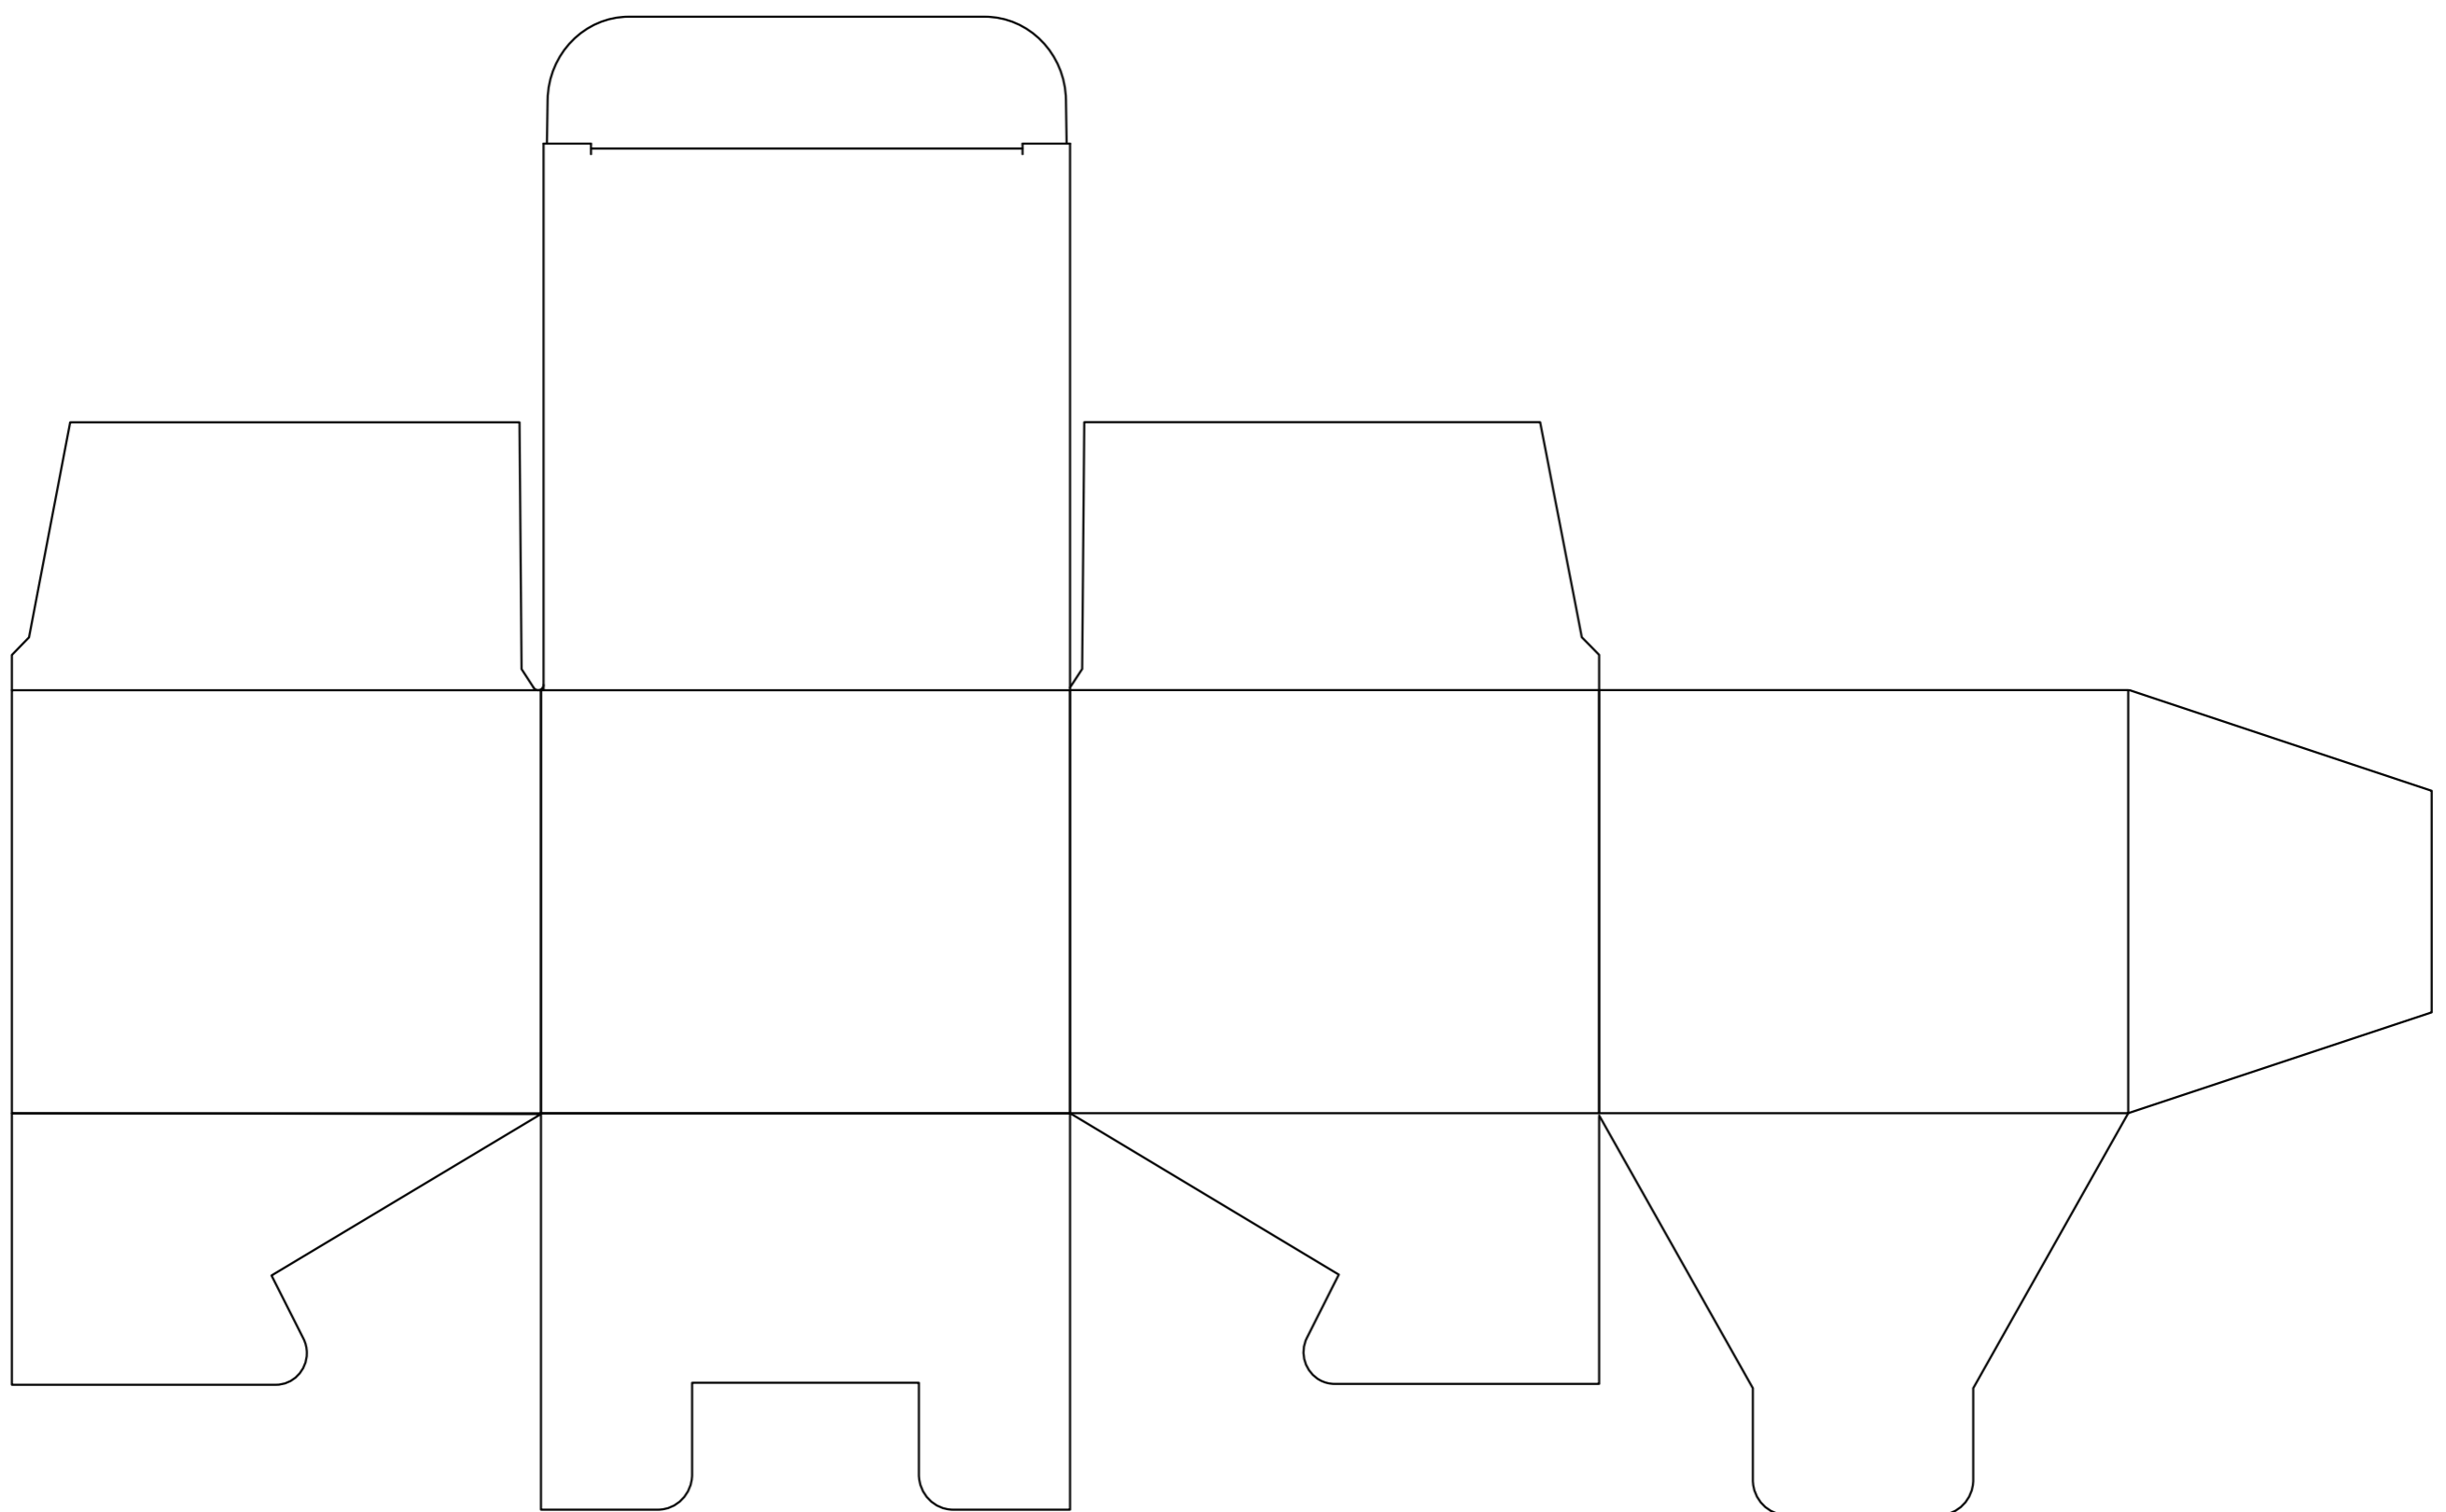

Product: PCS415
Product Size: 75mm(W)x 75mm(L)x 60mm(H)
Decoration Options: CMYK

A:Print size: 75mm(W) x 60mm(H)
B:Print size: 75mm(W) x 75mm(H)
Shown at 100% actual size

— Knife line
— Safe print area
— Bleed area

Shown at 100% actual size