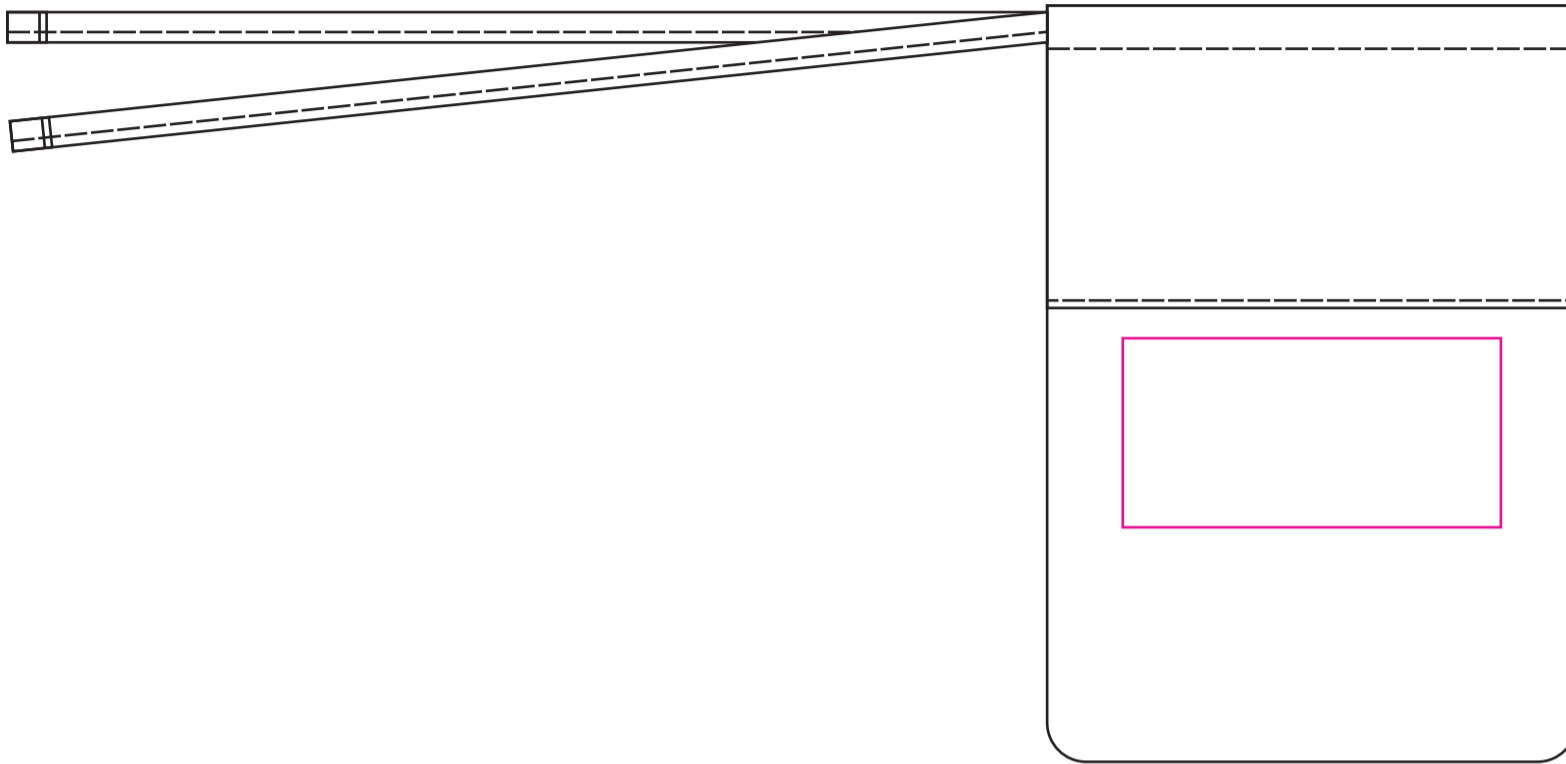

Product: PCS419
Product Size: 20cm(W) x 14cm(H)
Decoration Options: Screen Print, Embroidery, Woven Label

Screen Print, Embroidery

Print Size: 100mm(W) x 50mm(H)
Shown At 50% Actual Size

Woven Label

Print Size: 50mm(W) x 20mm(H)
Shown At 50% Actual Size