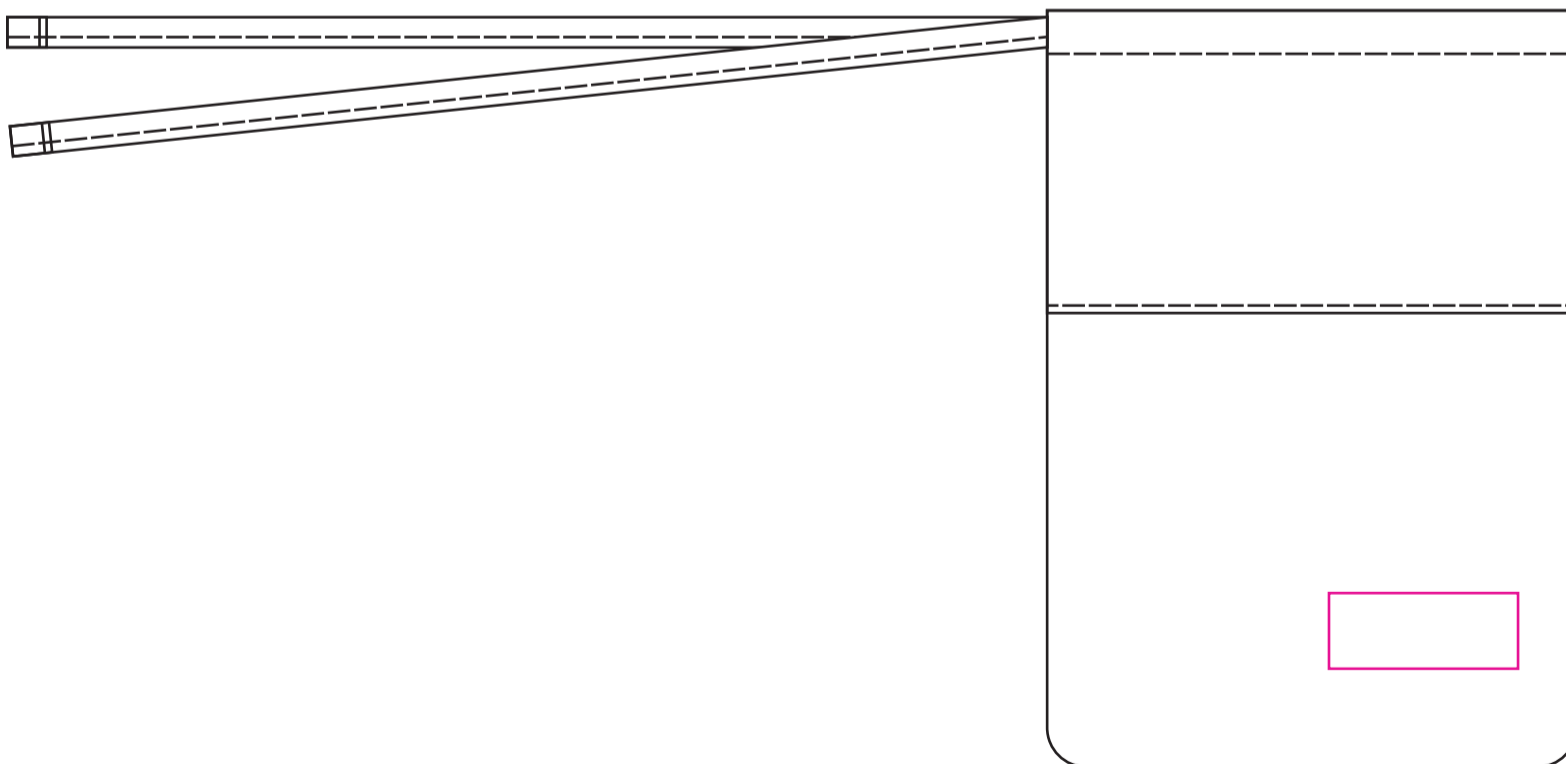

Product: PCS419
Product Size: 20cm(W) x 14cm(H)
Decoration Options: Screen Print, Embroidery, Woven Label

Screen Print, Embroidery

Print Size: 100mm(W) x 50mm(H)
Shown At 50% Actual Size

Woven Label

Print Size: 50mm(W) x 20mm(H)
Shown At 50% Actual Size