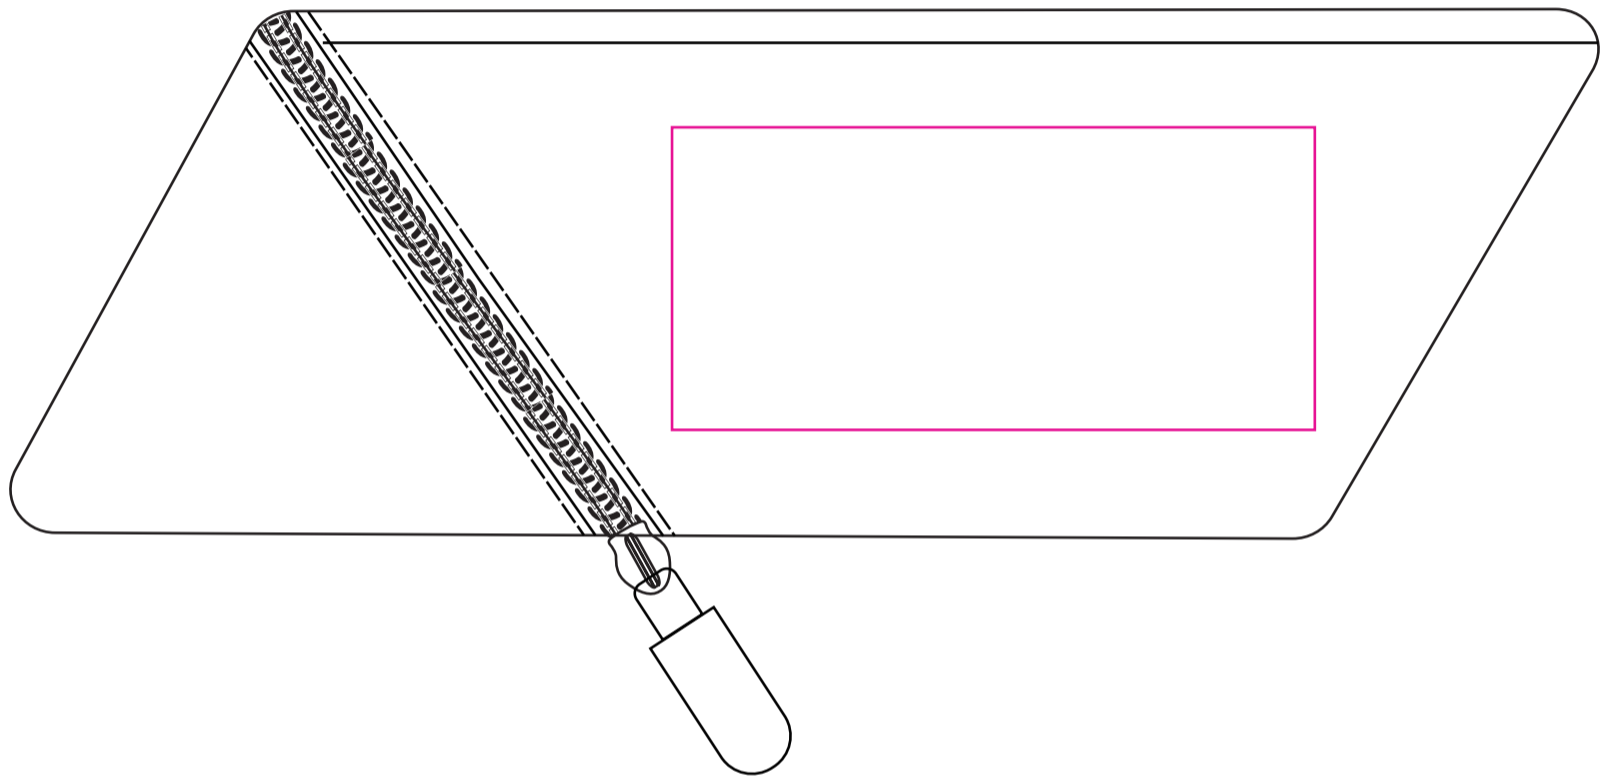

Product: PCS421
Product Size: 21cm(W) x 7cm(L) x 5.5cm(H)
Decoration Options: Screen Print

Print Size: 85mm(W) x 40mm(H)
Shown At 100% Actual Size