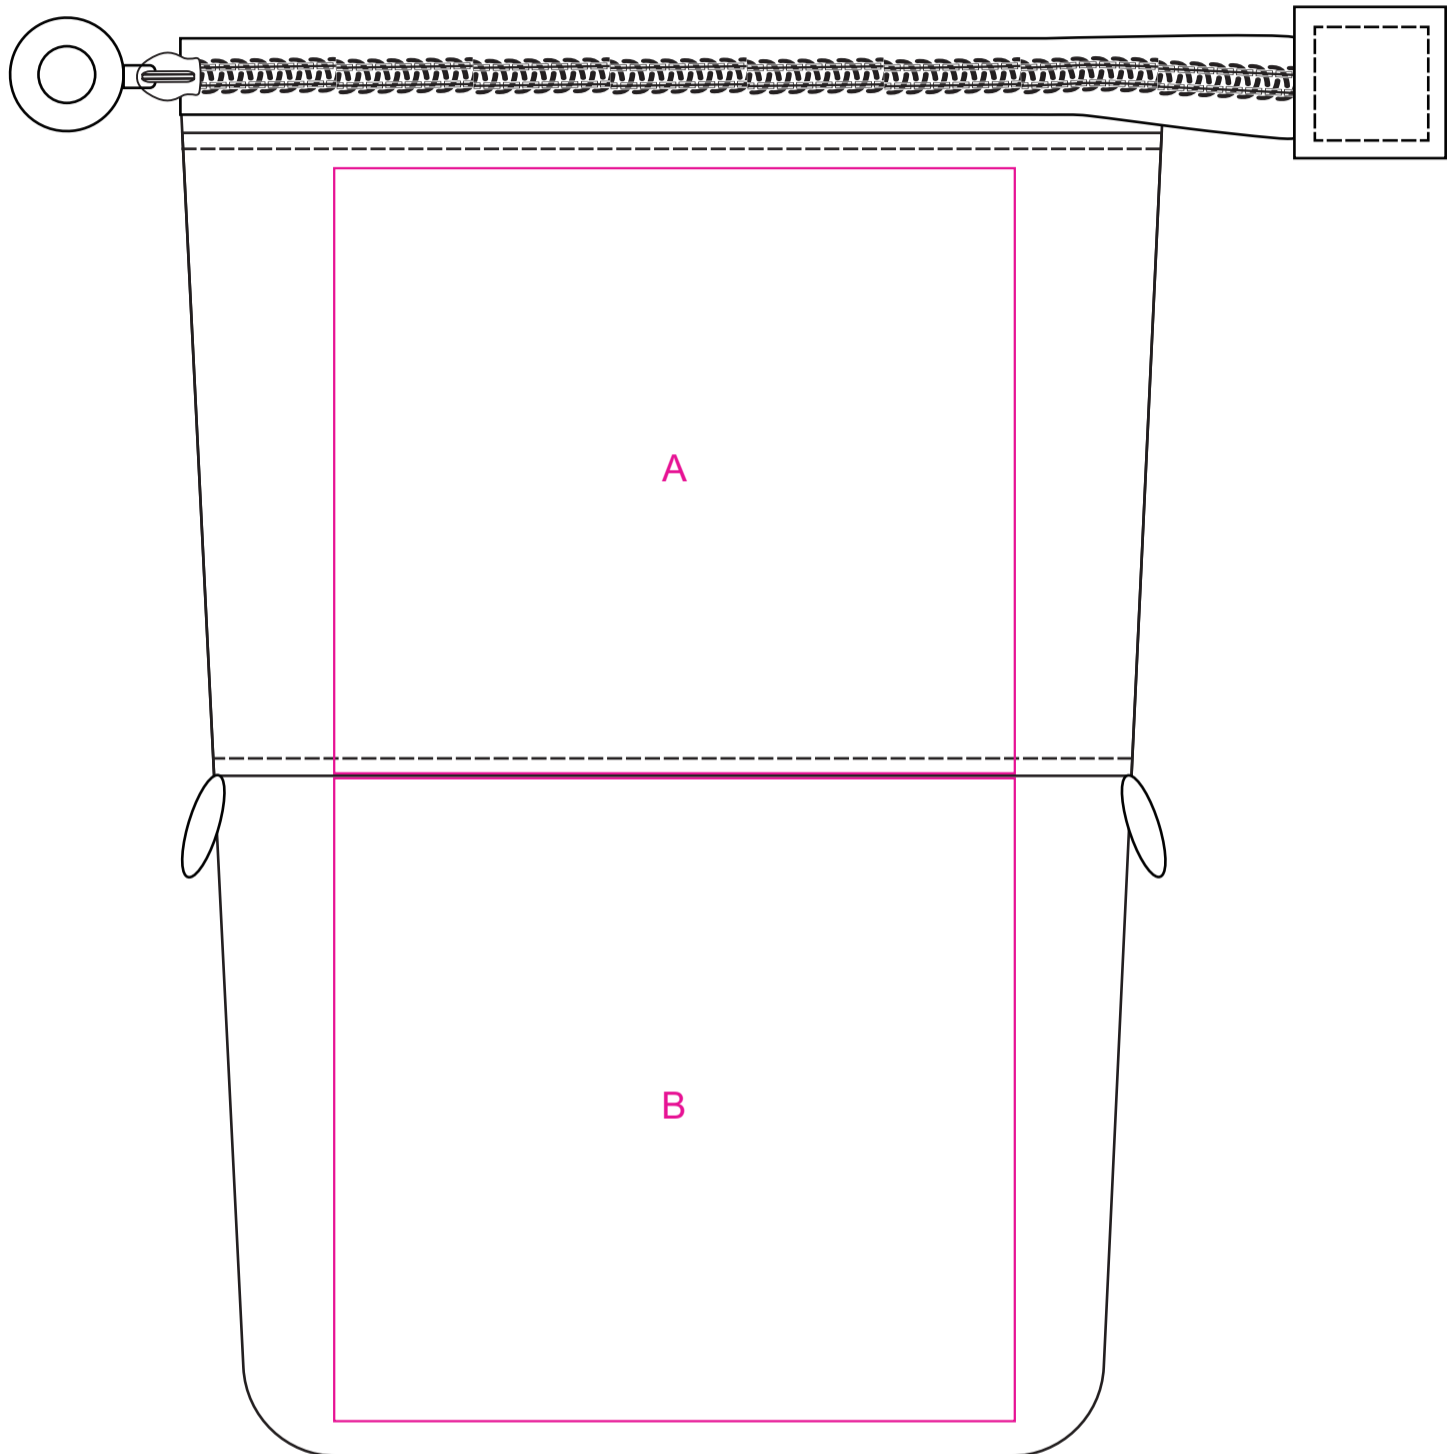

Product: PCS422  
Product Size: 7cm(W) x 13cm(L) x 18cm(H)  
Decoration Options: Heat Transfer Full Colour

Shown At 100% Actual Size

A:Print Size: 90mm(W) x 80mm(H)

B:Print Size: 90mm(W) x 85mm(H)