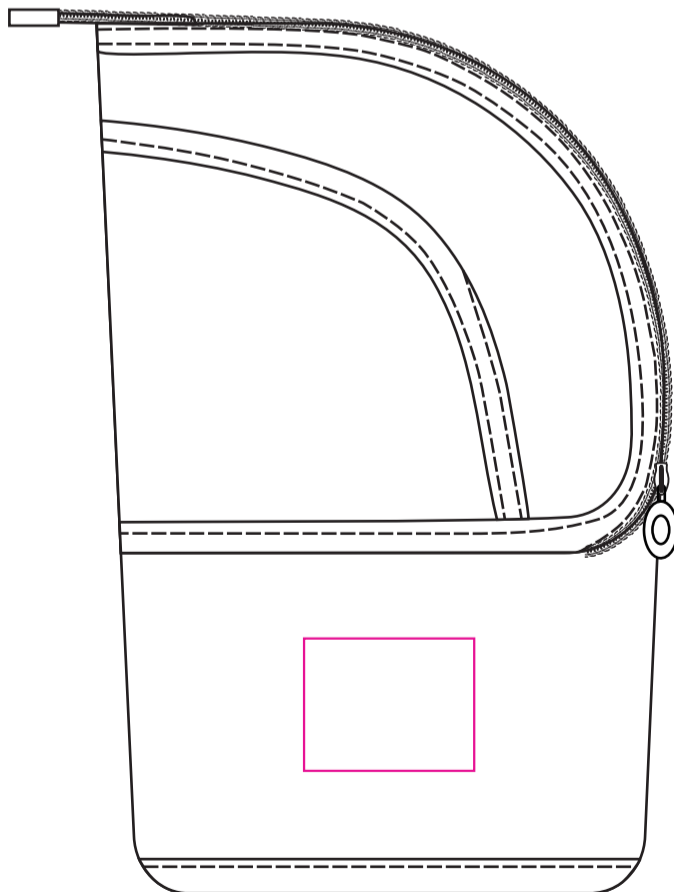

Product: PCS423
Product Size: 8.5cm(W) x 15cm(L) x 23cm(H)
Decoration Options: Screen Print, Woven Label

Screen Print

Print Size: 70mm(W) x 60mm(H)
Shown At 50% Actual Size

Woven Label

Print Size: 45mm(W) x 35mm(H)
Shown At 50% Actual Size