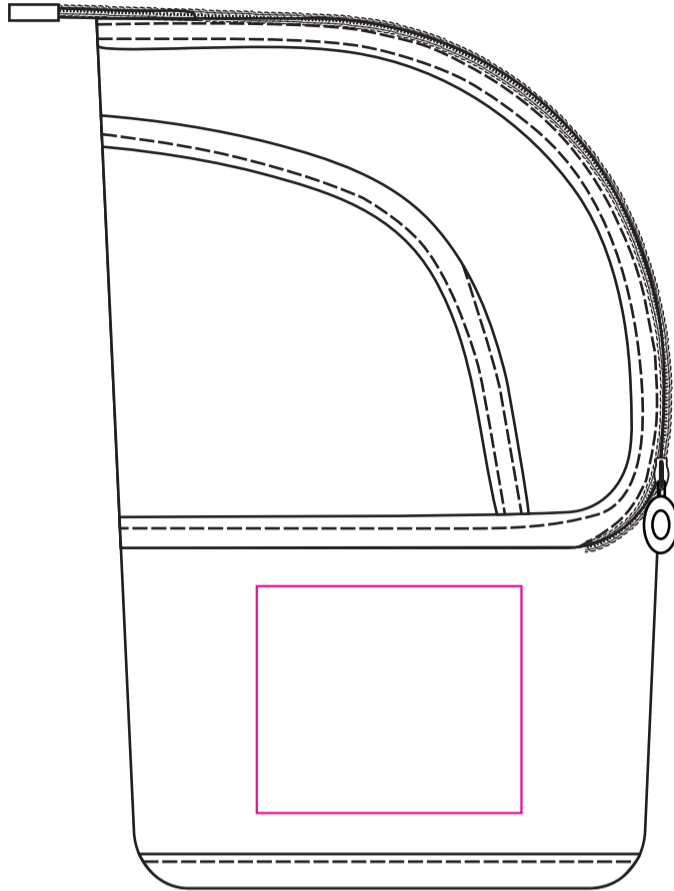

Product: PCS423
Product Size: 8.5cm(W) x 15cm(L) x 23cm(H)
Decoration Options: Screen Print, Woven Label

Screen Print

Print Size: 70mm(W) x 60mm(H)
Shown At 50% Actual Size

Woven Label

Print Size: 45mm(W) x 35mm(H)
Shown At 50% Actual Size