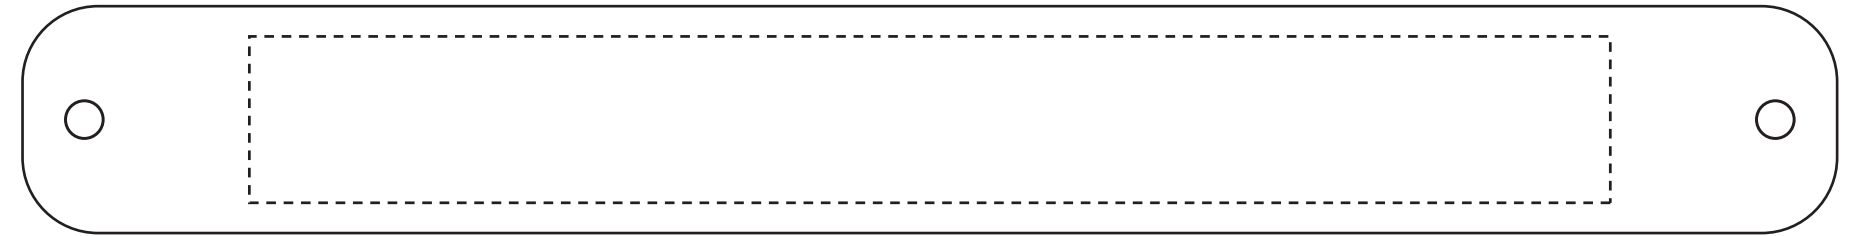

Product: PCW016
Product Size: Regular: 215mm(w)x 25mm(h), Large: 240mm x 30mm
Decoration Options: Screen Print, Sublimation

Product size: 215mm(W) x 25mm(H)
Print size: 165mm(W) x 17mm(H)

Product size: 240mm(W) x 30mm(H)
Print size: 180mm(W) x 22mm(H)

Print size: 215mm(W) x 25mm(H)

Print size: 240mm(W) x 30mm(H)

Shown at 100% actual size

- Knife line
- Safe print area
- Bleed area