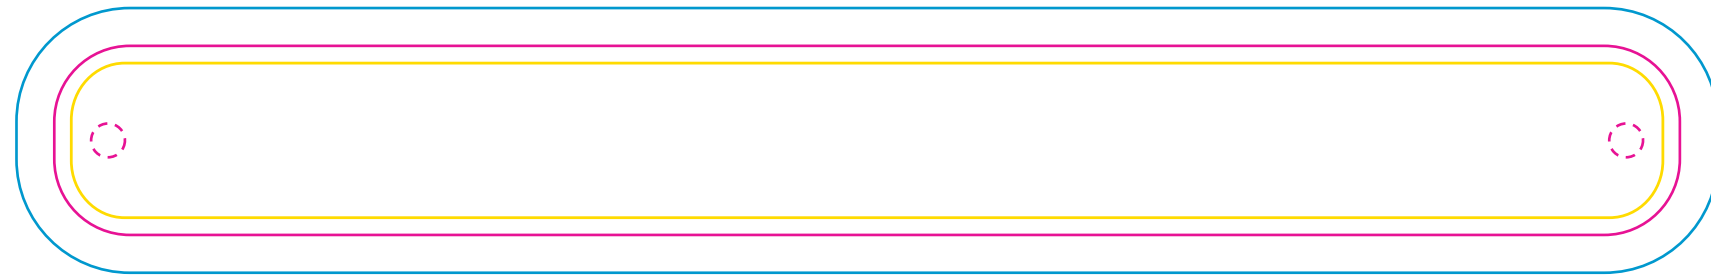

Product: PCW016
Product Size: Regular: 215mm(w)x 25mm(h), Large: 240mm x 30mm
Decoration Options: Screen Print, Sublimation

Product size: 215mm(W) x 25mm(H)
Print size: 165mm(W) x 17mm(H)

Product size: 240mm(W) x 30mm(H)
Print size: 180mm(W) x 22mm(H)

Print size: 215mm(W) x 25mm(H)

Print size: 240mm(W) x 30mm(H)

Shown at 100% actual size

- Knife line
- Safe print area
- Bleed area