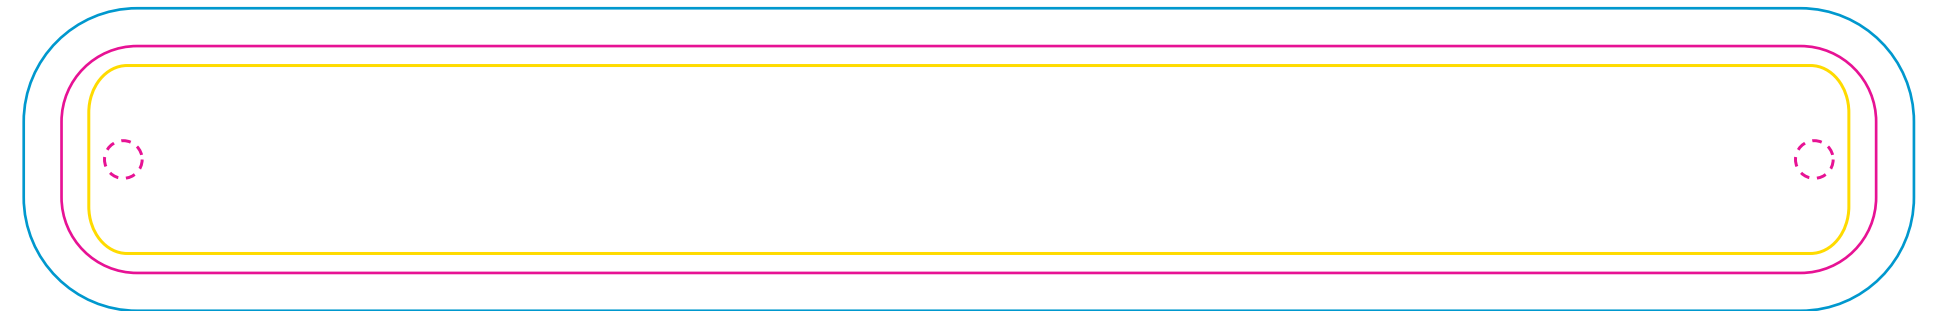

Product: PCW016
Product Size: Regular: 215mm(w)x 25mm(h), Large: 240mm x 30mm
Decoration Options: Screen Print, Sublimation

Product size: 215mm(W) x 25mm(H)
Print size: 165mm(W) x 17mm(H)

Product size: 240mm(W) x 30mm(H)
Print size: 180mm(W) x 22mm(H)

Print size: 215mm(W) x 25mm(H)

Print size: 240mm(W) x 30mm(H)

Shown at 100% actual size

- Knife line
- Safe print area
- Bleed area