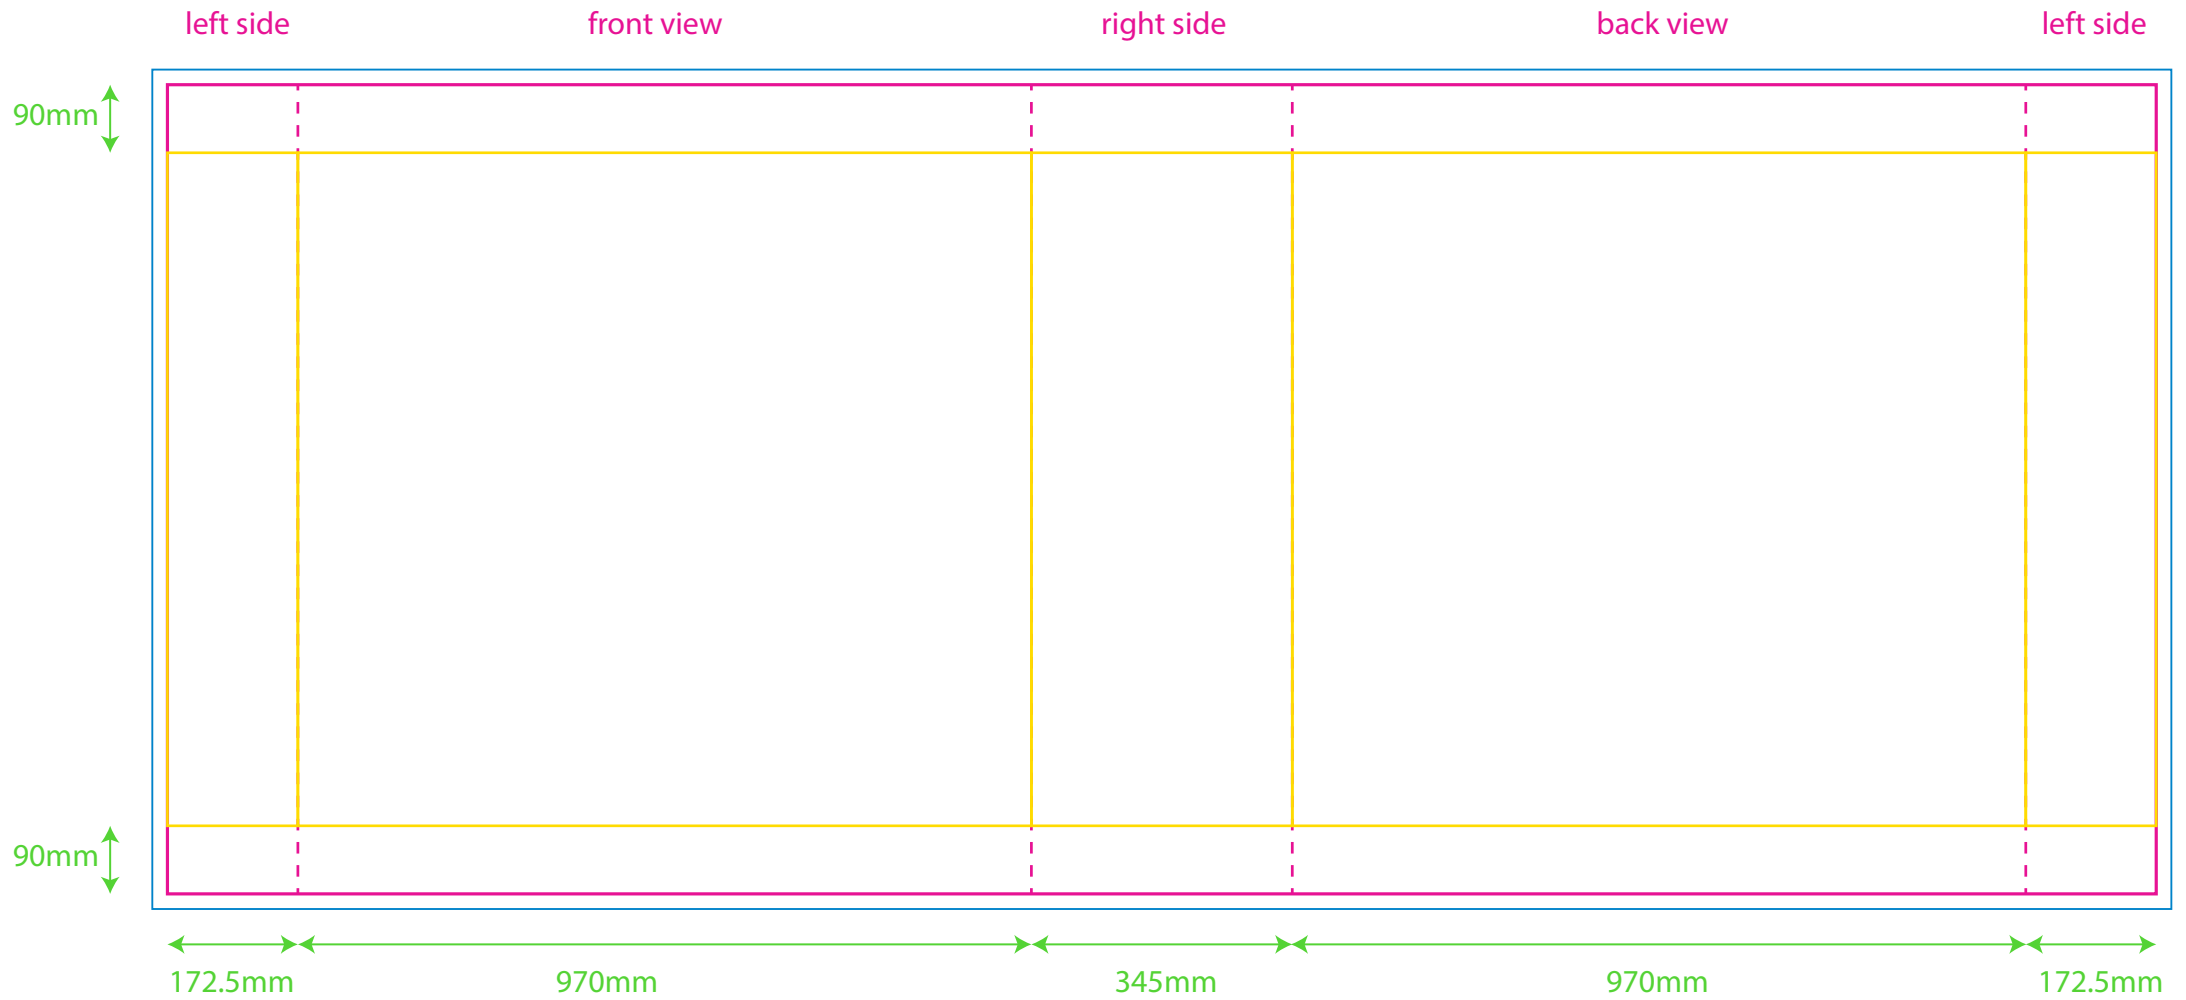

Product: POS320
Product Size: 100cm x 40cm x 100cm
Decoration Options: Sublimation

Print size: 2630mm(w) x 1070mm(h)
Shown at 10% actual size

- Actual finished product area
- Bleed area
- Knife line