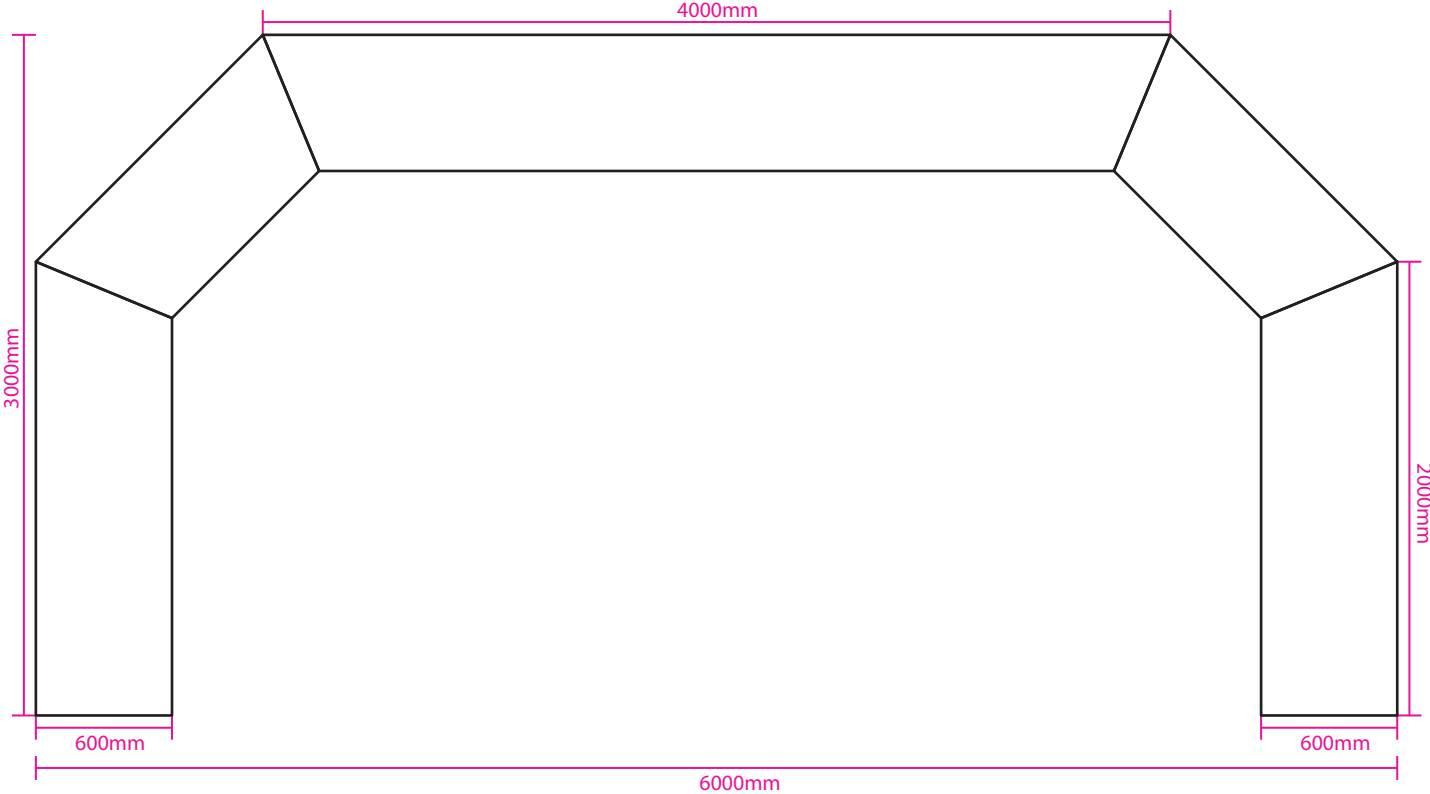

Product: POS480
Product Size: L600*W50*H300cm
Decoration Options: Sublimation

Shown at 3% actual size
Print size:6000mm(w) x 3000mm(h)