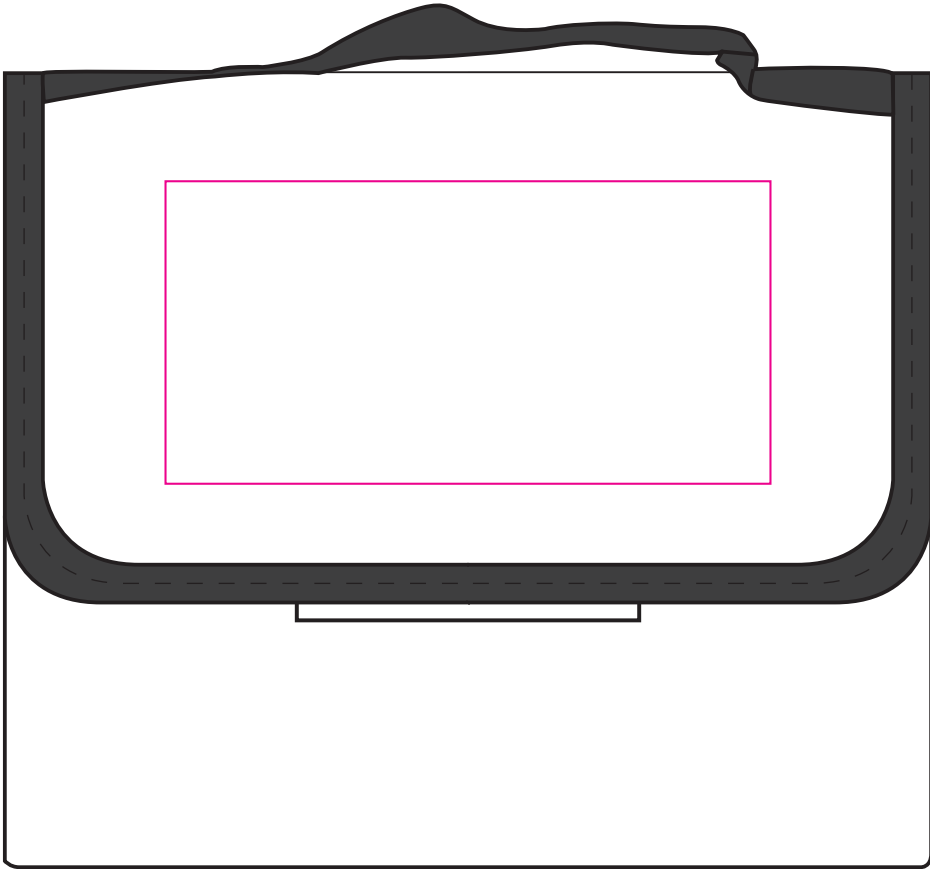

Product: POS512
Product Size: 24.5 (W) x 21(H)cm
Decoration Options: Digital Print

Shown at 50% actual size
Print size:160mm(w) x 80mm(h)