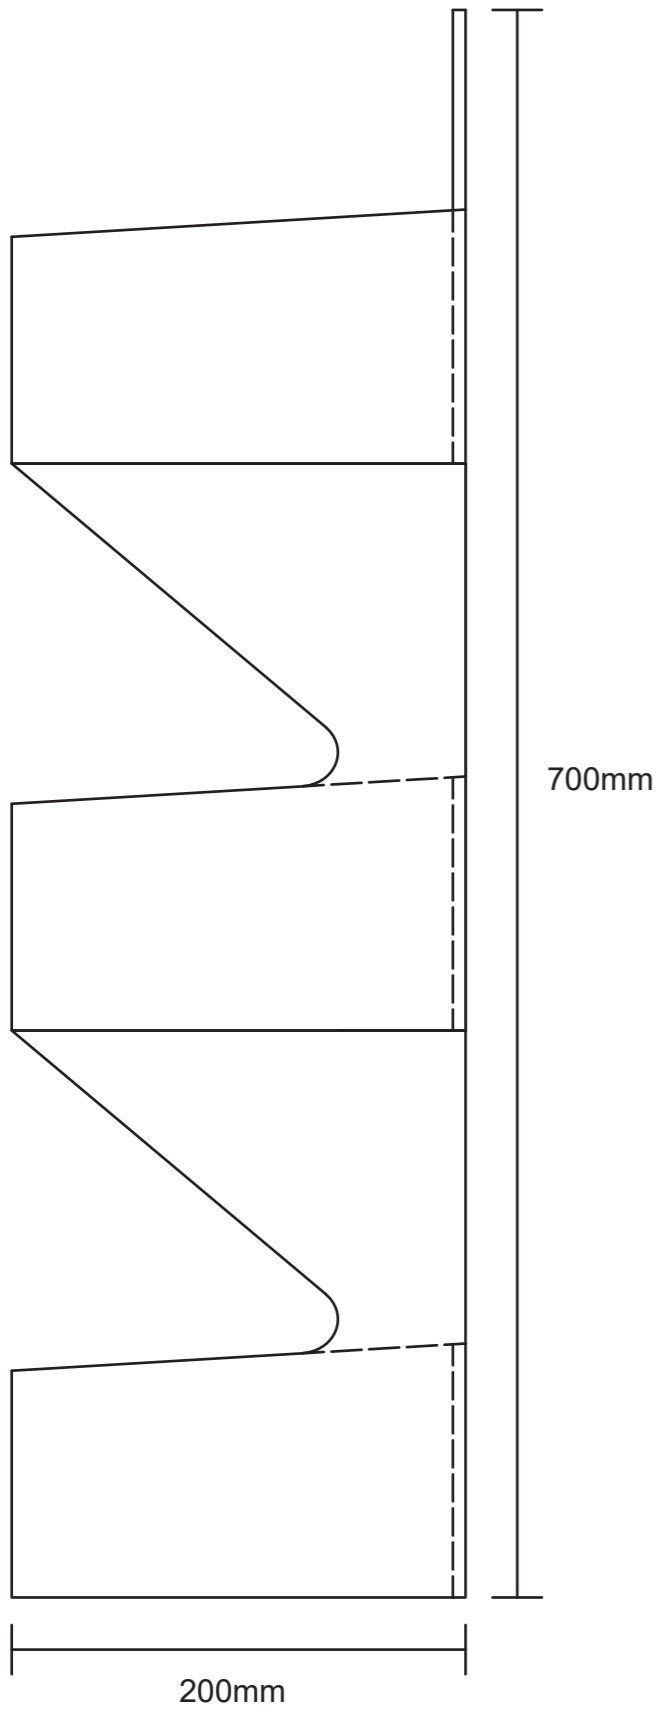

Product: POS515  
Product Size: 300mm(L) x 200mm(W) x 700mm(H)  
Decoration Options: Digital Label

Shown at 30% actual size

Label 1

Label 2

Label 3

Print size: 300mm(W) x 60mm(H)

- Knife line
- Safe print area
- Bleed line