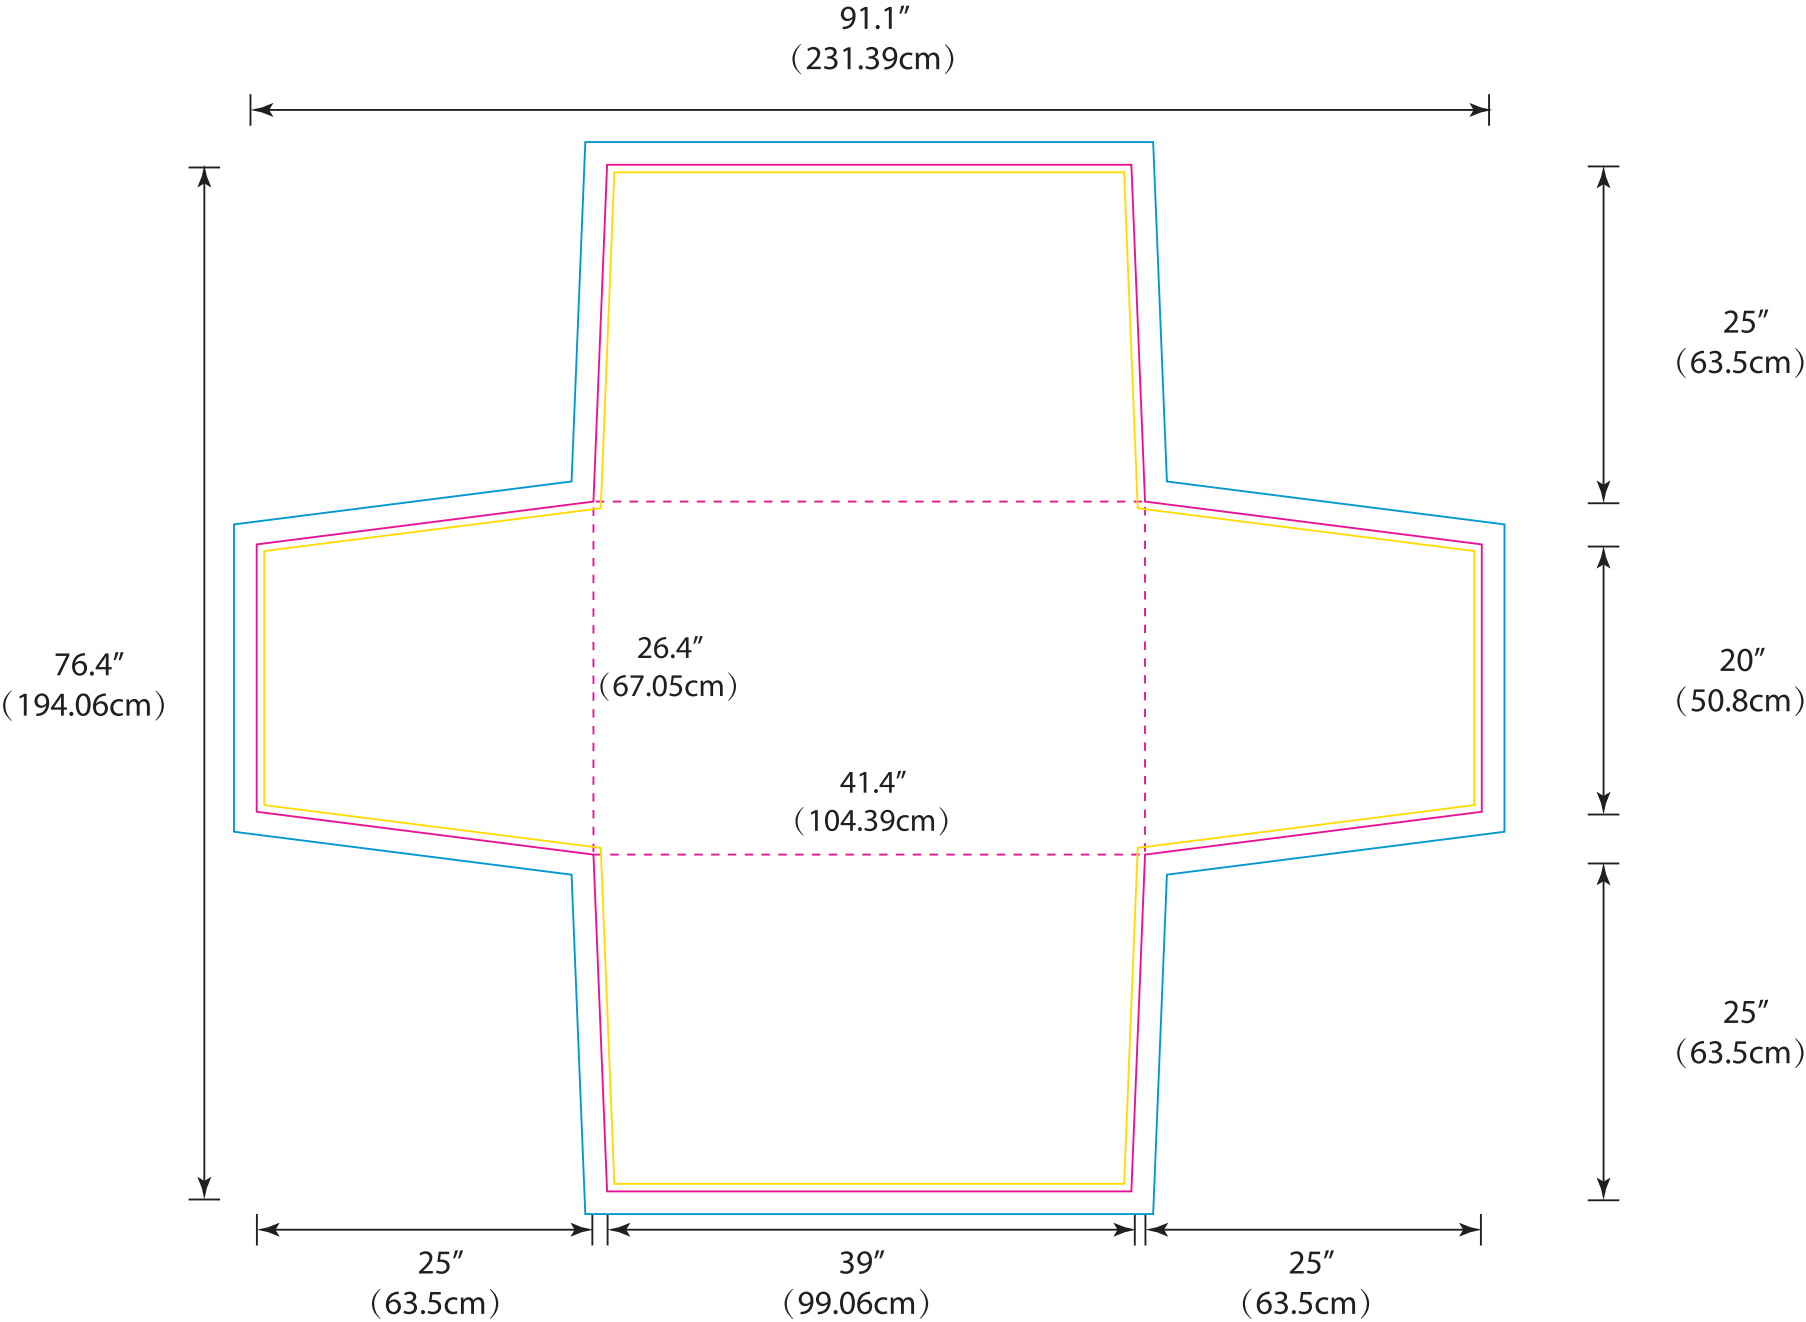

Product: POS516
 Product Size: Table size: 121.92cmL x 76.20cmW x 73.66cmH (48"L x 30"W x 29"H)
 Table cover size: 194.06cmH x 231.39cmW (76.4"H x 91.1"W)
 Decoration Options: Sublimation

Shown at 7% actual size
 Print size: 231.31cm(w) x 194.06cm(h)

- Knife line
- Safe print area
- Bleed line