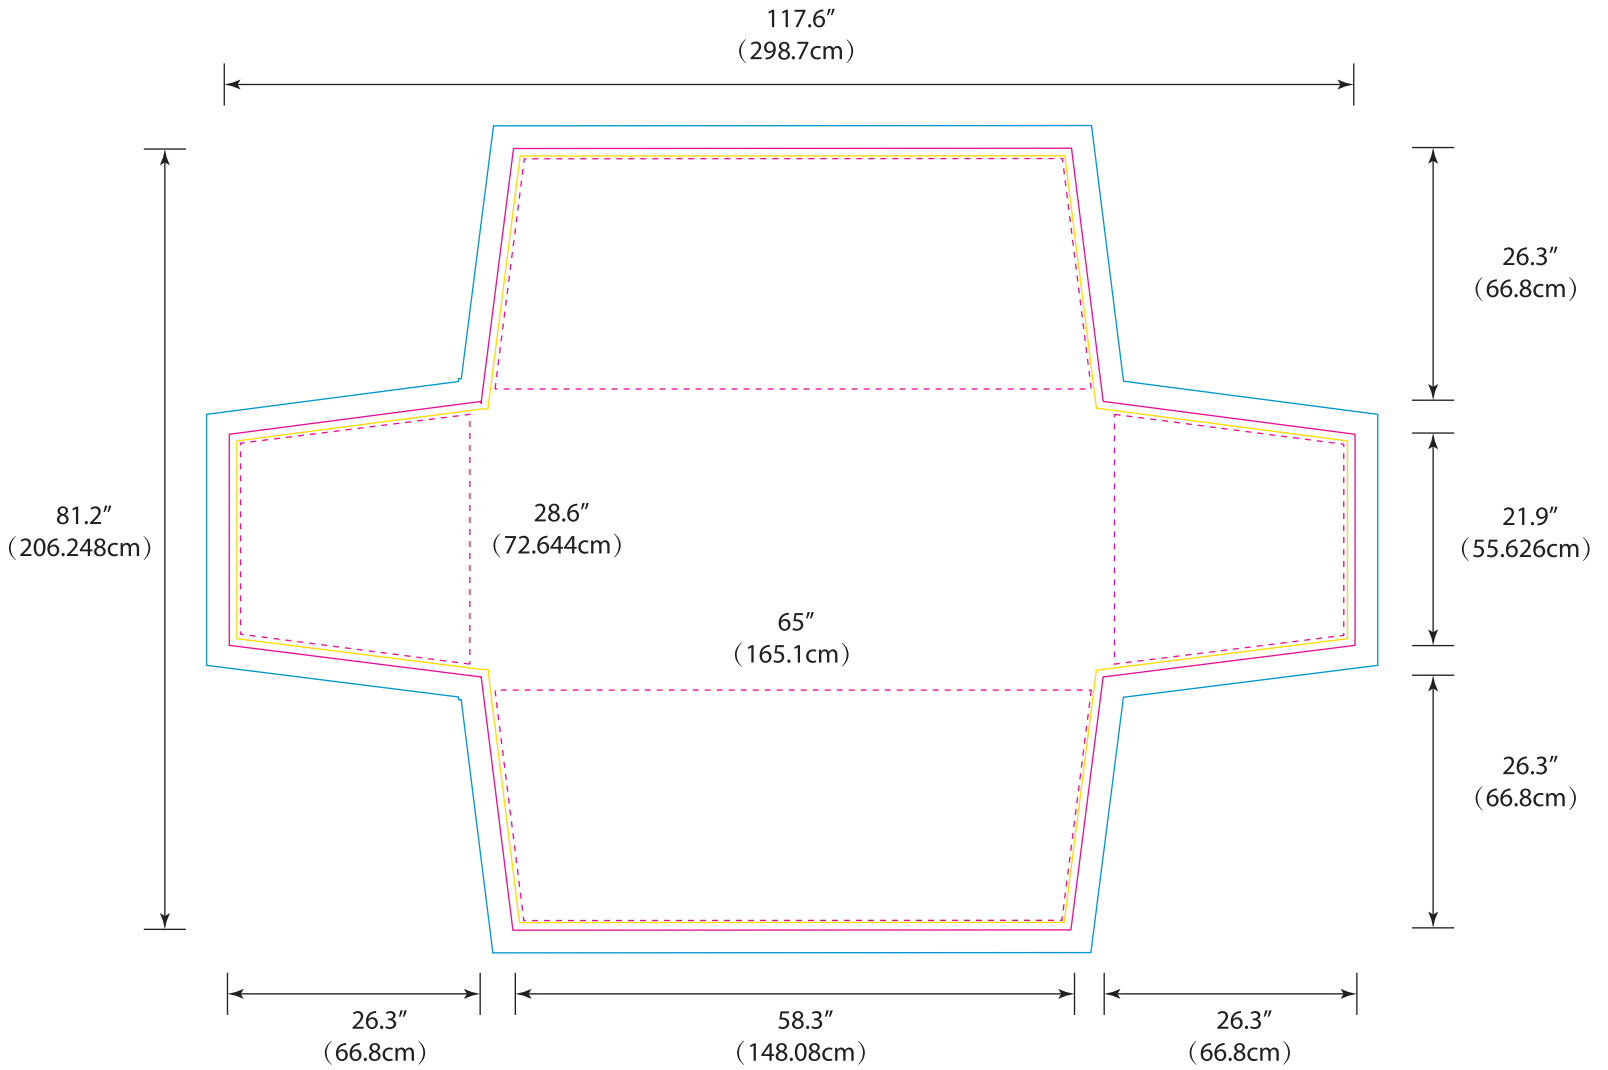

Product: POS517  
 Product Size: Table size: 182.88cmL x 76.20cmW x 73.66cmH (72"L x 30"W x 29"H)  
 Table cover size: 205.74cmH x 297.18cmW (81"H x 117"W)  
 Decoration Options: Sublimation

Shown at 5% actual size  
 Print size: 298.7cm(w) x 206.8cm(h)

- Knife line
- Safe print area
- Bleed line