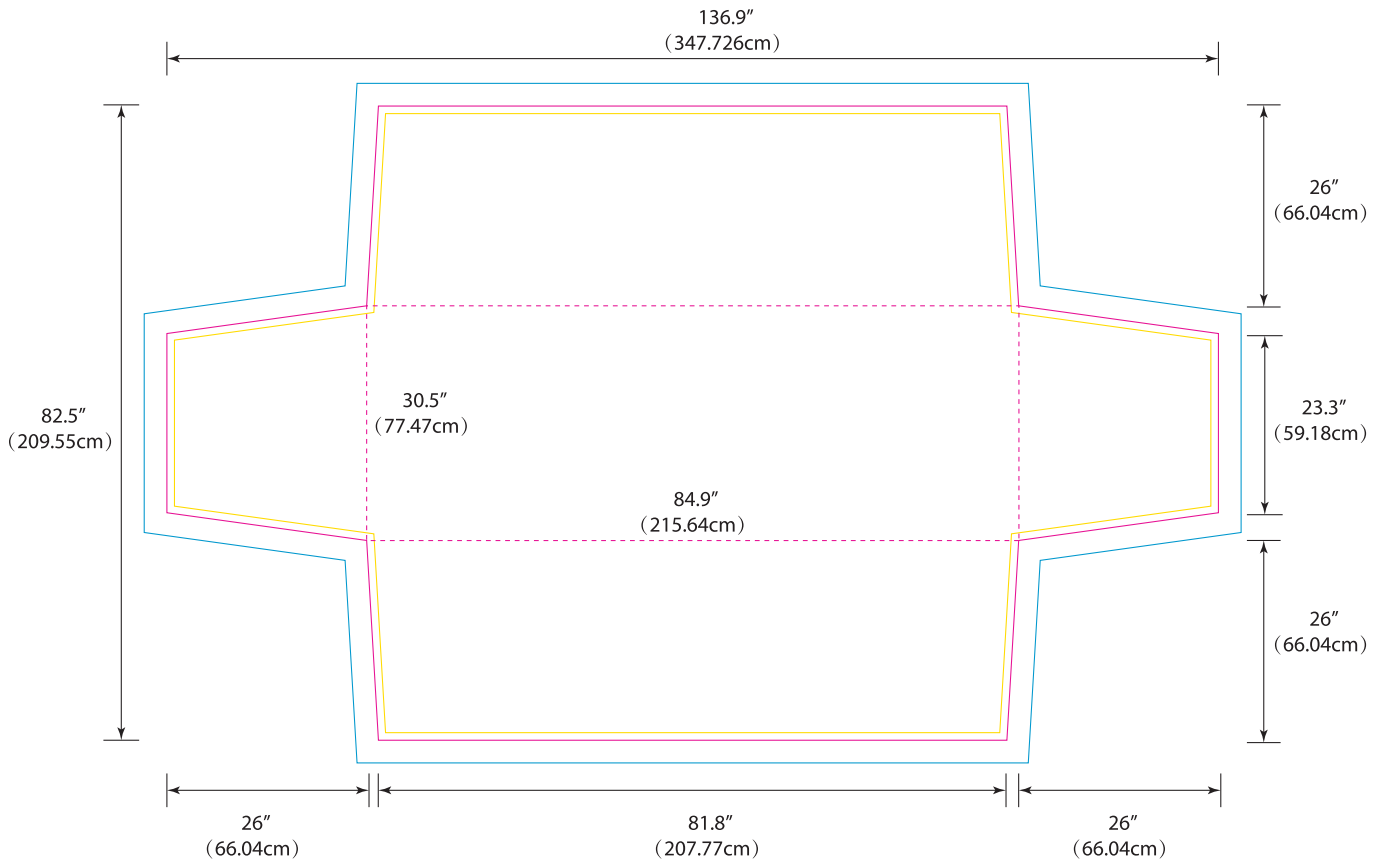

Product: POS518
 Product Size: Table size: 243.84cmL x 76.20cmW x 73.66cmH (96"L x 30"W x 29"H)
 Table cover size: 208.28cmH x 345.44cmW (82"H x 136"W)
 Decoration Options: Sublimation

Shown at 4% actual size
 Print size:347.73cm(w) x 209.55cm(h)

- Knife line
- Safe print area
- Bleed line