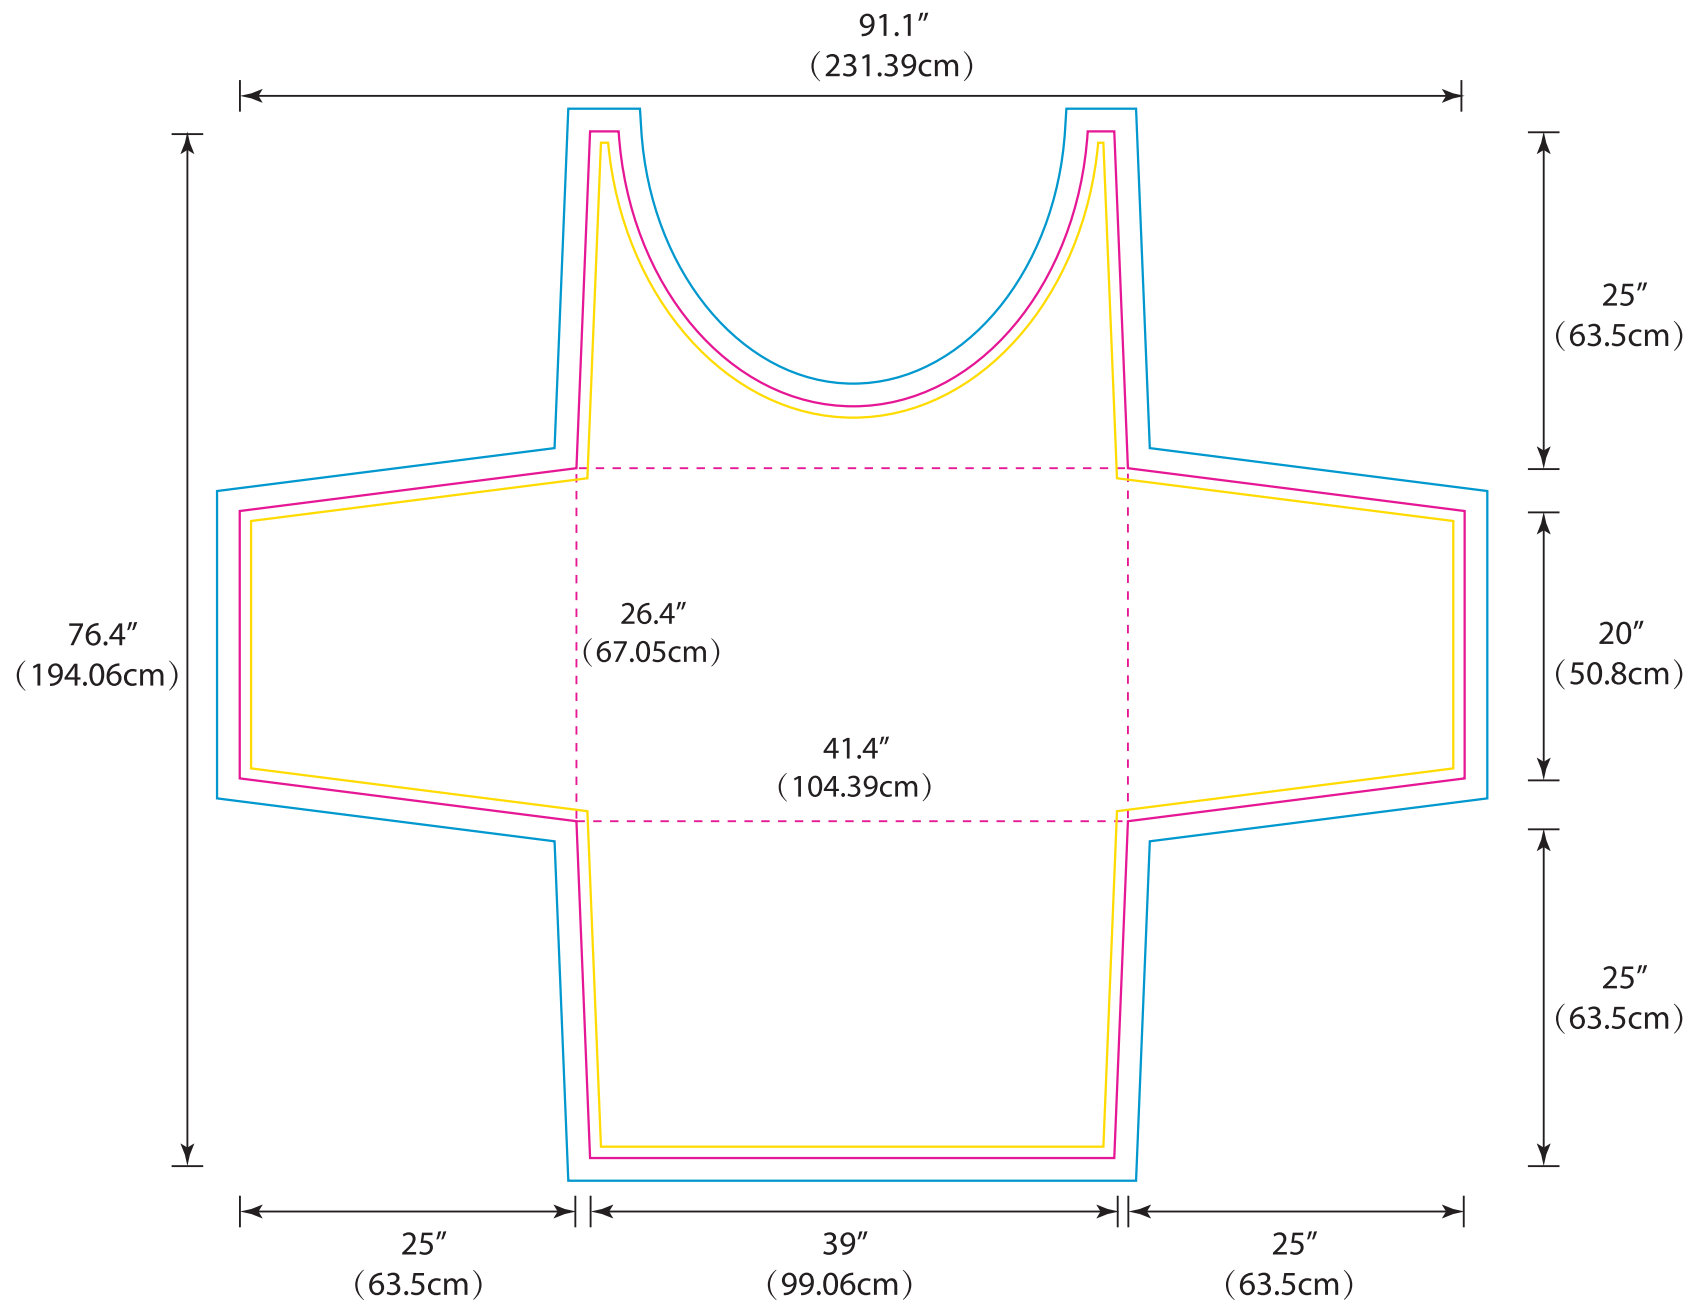

Product: POS519  
Product Size: Table size: 121.92cmL x 76.20cmW x 73.66cmH (48"L x 30"W x 29"H)  
Table cover size: 194.06cmH x 231.39cmW (76.4"H x 91.1"W)  
Decoration Options: Sublimation

Print size: 231.3cm(w) x 194cm(h)

Shown at 7% actual size

- Knife line
- Safe print area
- Bleed area