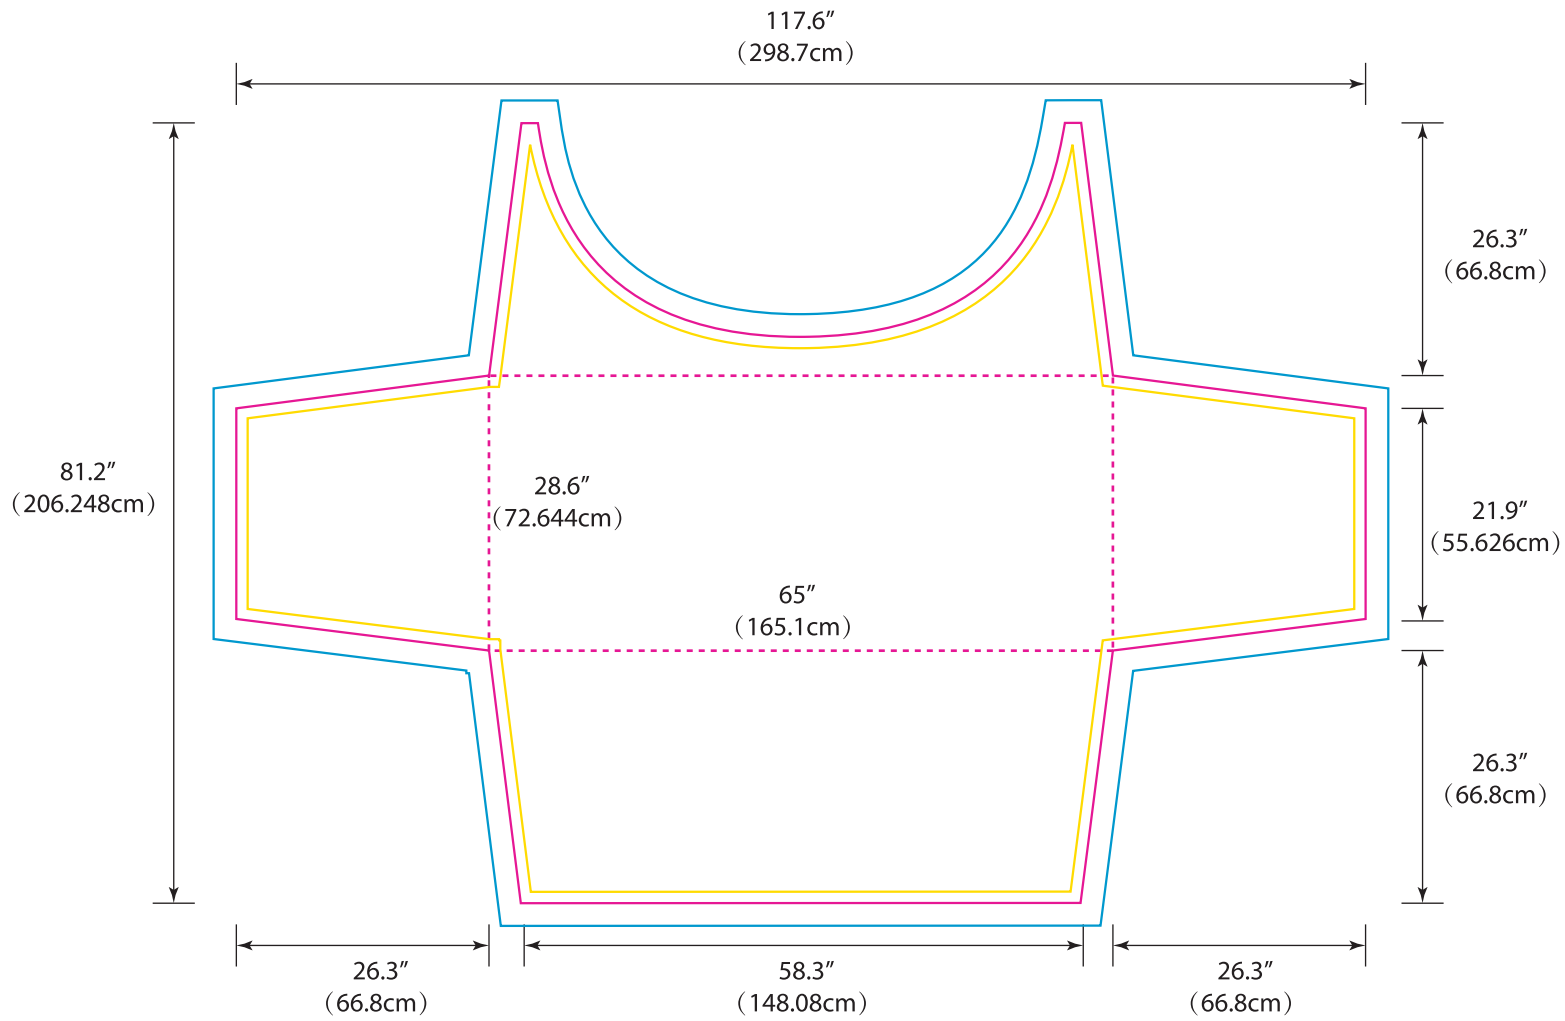

Product: POS520  
Product Size: Table size: 182.88cmL x 76.20cmW x 73.66cmH (72"L x 30"W x 29"H)  
Table cover size: 205.74cmH x 297.18cmW (81"H x 117"W)  
Decoration Options: Sublimation

Print size: 298.7cm(w) x 206.2cm(h)

Shown at 5% actual size

- Knife line
- Safe print area
- Bleed area