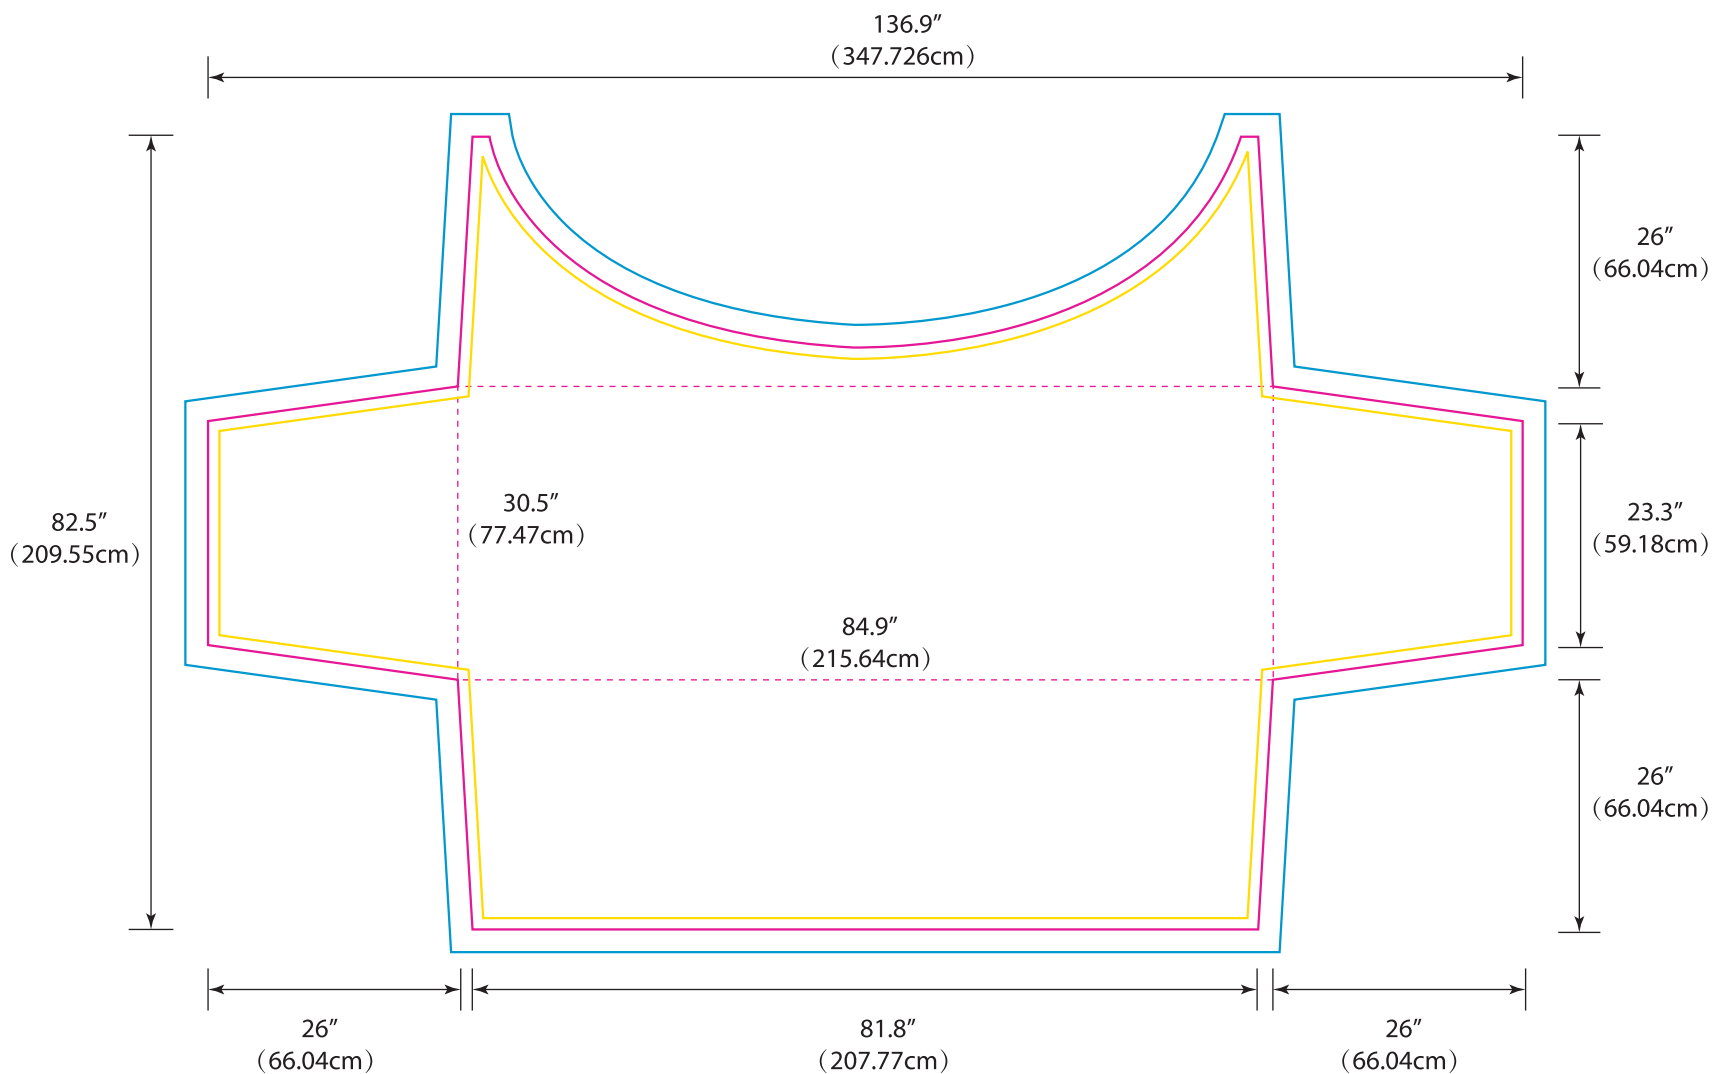

Product: POS521
Product Size: Table size: 243.84cmL x 76.20cmW x 73.66cmH (96"L x 30"W x 29"H)
Table cover size: 208.28cmH x 345.44cmW (82"H x 136"W)
Decoration Options: Sublimation

Print size: 347.7cm(w) x 209.5cm(h)

Shown at 5% actual size

- Knife line
- Safe print area
- Bleed area