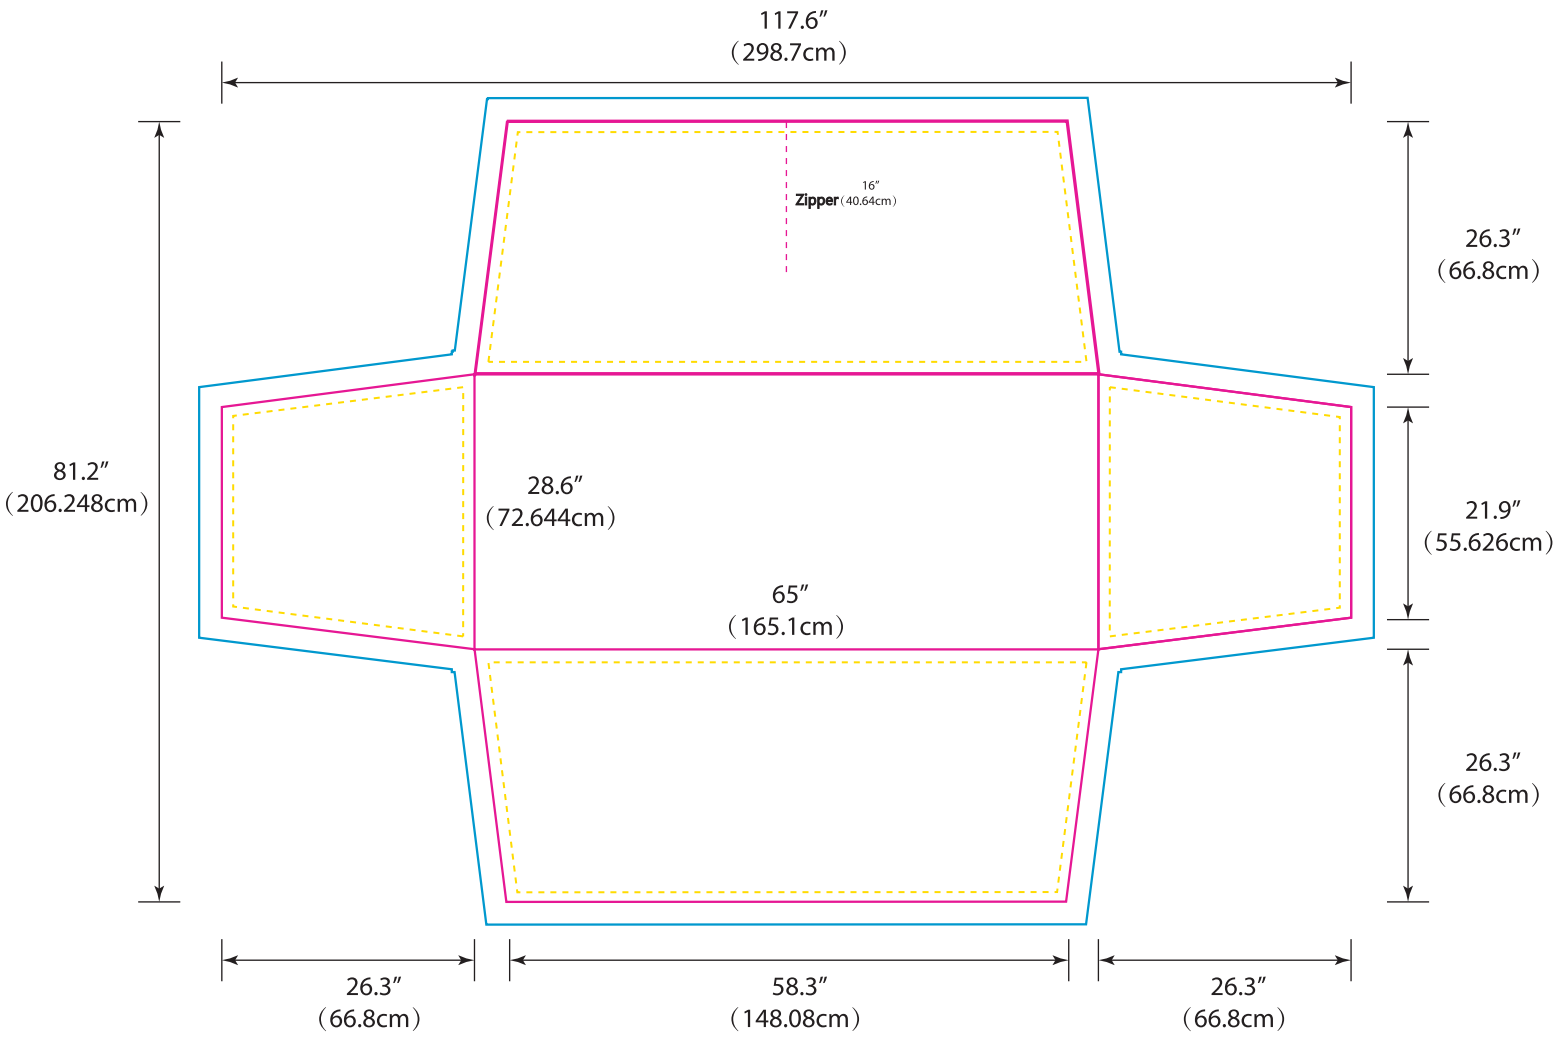

Product: POS523  
 Product Size: Table size: 182.88cmL x 76.20cmW x 73.66cmH (72"L x 30"W x 29"H)  
 Table cover size: 205.74cmH x 297.18cmW (81"H x 117"W)  
 Decoration Options: Sublimation

Print size: 298.7cm(w) x 206.2cm(h)

Shown at 5% actual size

- Knife line
- Safe print area
- Bleed area