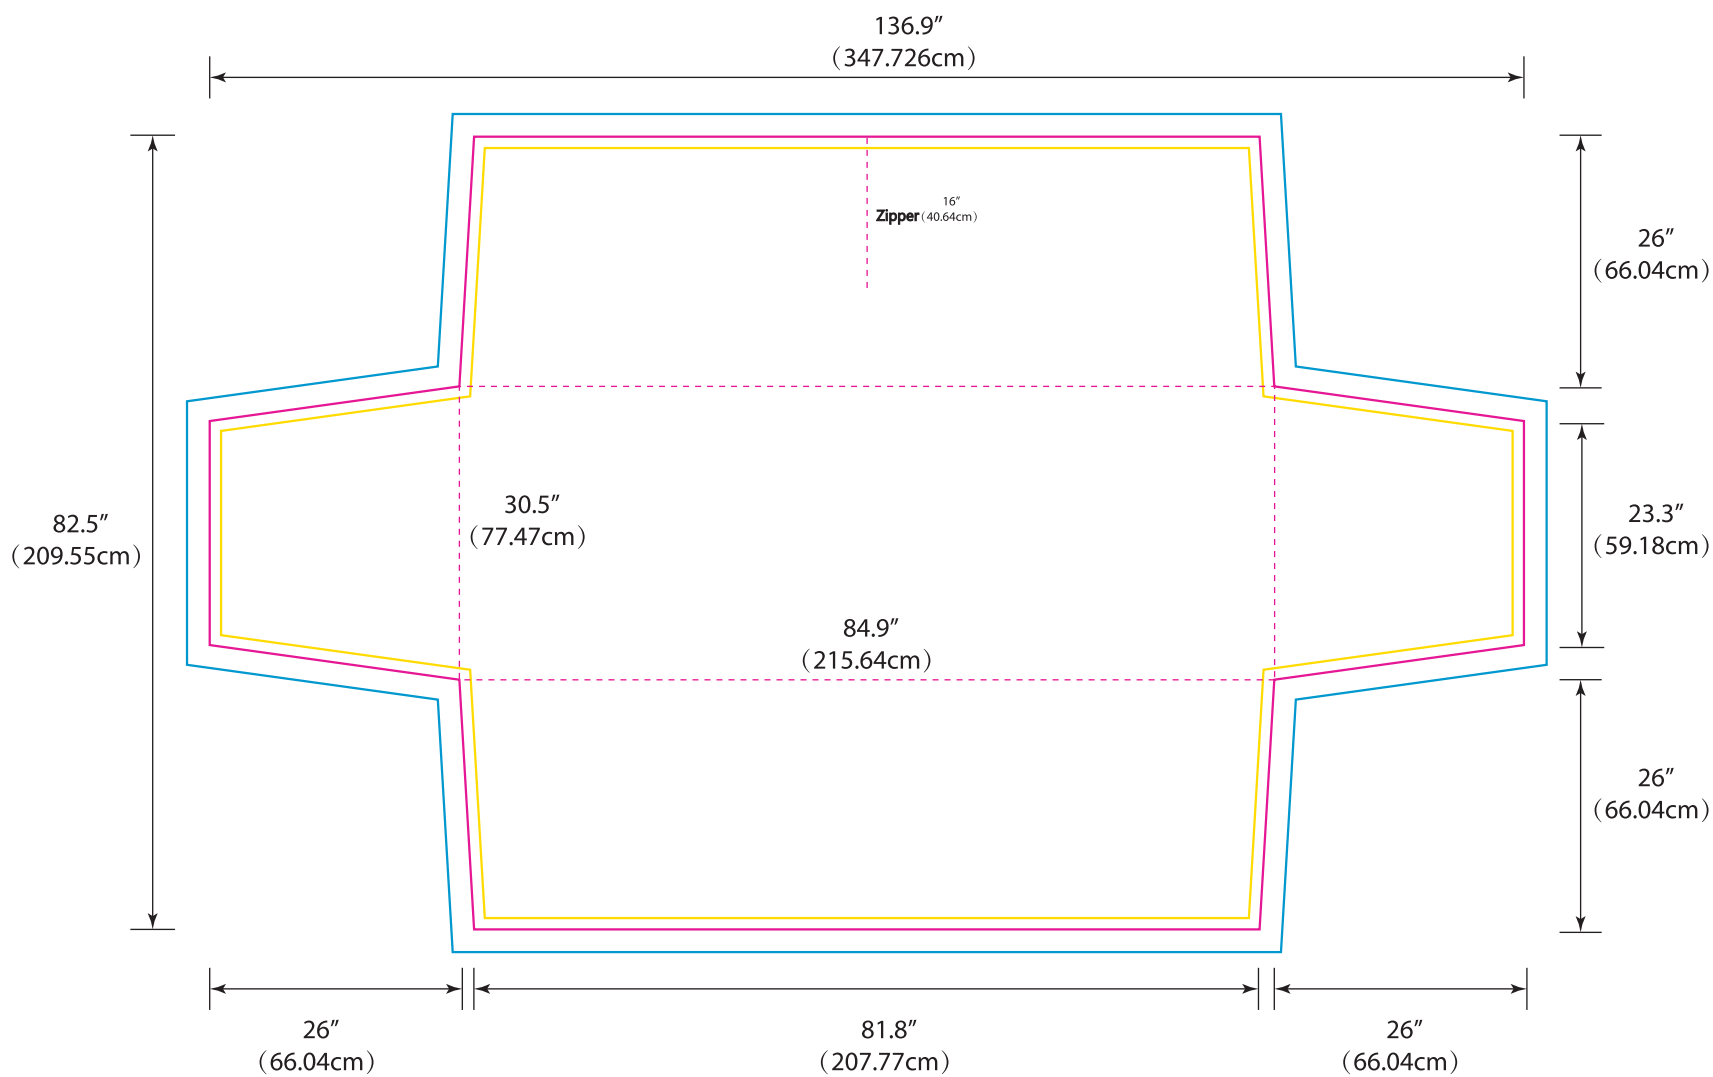

Product: POS524
Product Size: Table size: 243.84cmL x 76.20cmW x 73.66cmH (96"L x 30"W x 29"H)
Table cover size: 208.28cmH x 345.44cmW (82"H x 136"W)
Decoration Options: Sublimation

Print size: 347.7cm(w) x 209.5cm(h)

Shown at 5% actual size

- Knife line
- Safe print area
- Bleed area