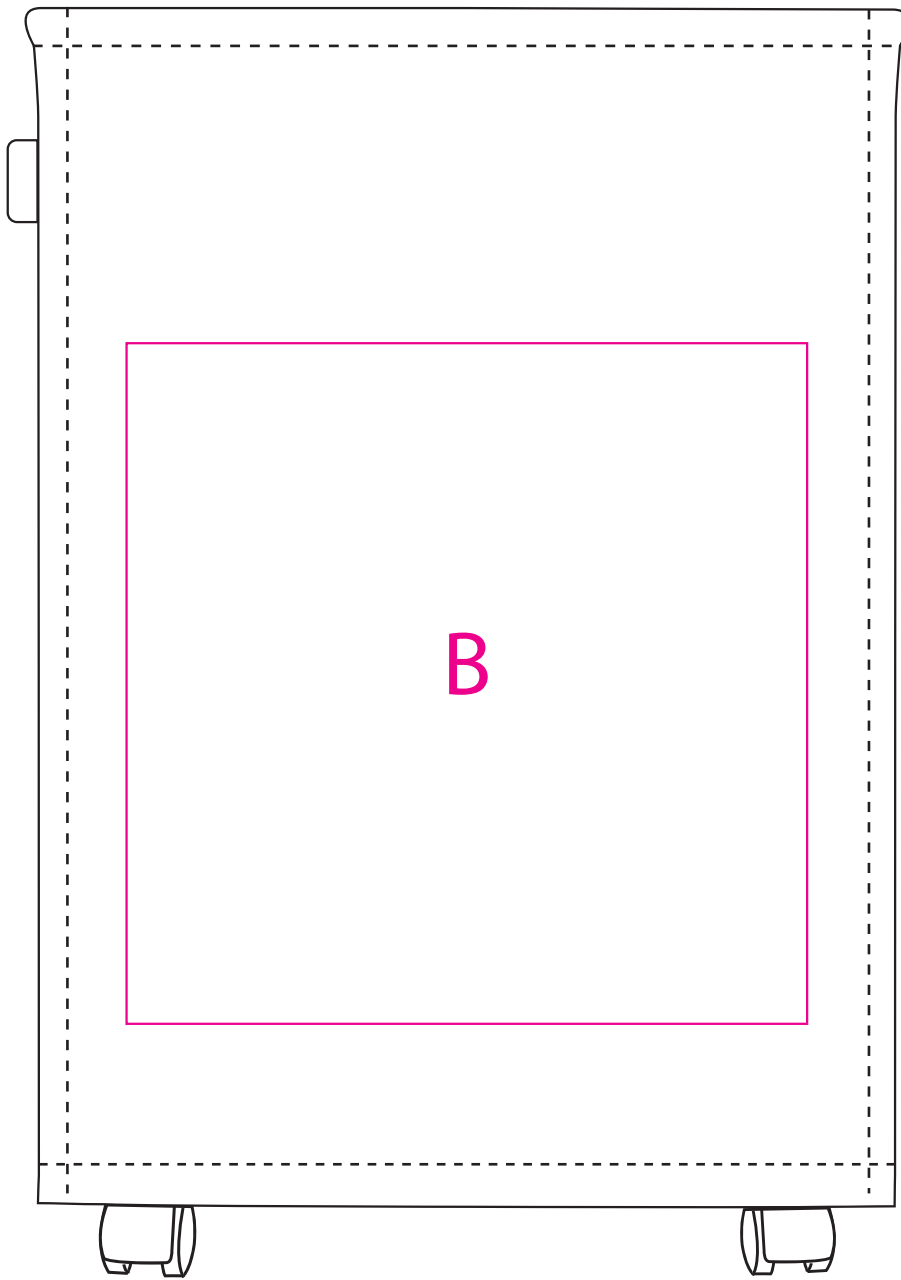

Product: PXB018
Product Size: 39x20x53 cm (excluding handle size)
39x20x56 cm (including handle size)
Decoration Options: Screen Print

Shown at 30% actual size
A print size: 160(W)x300(H)mm
B print size: 300(W)x300(H)mm