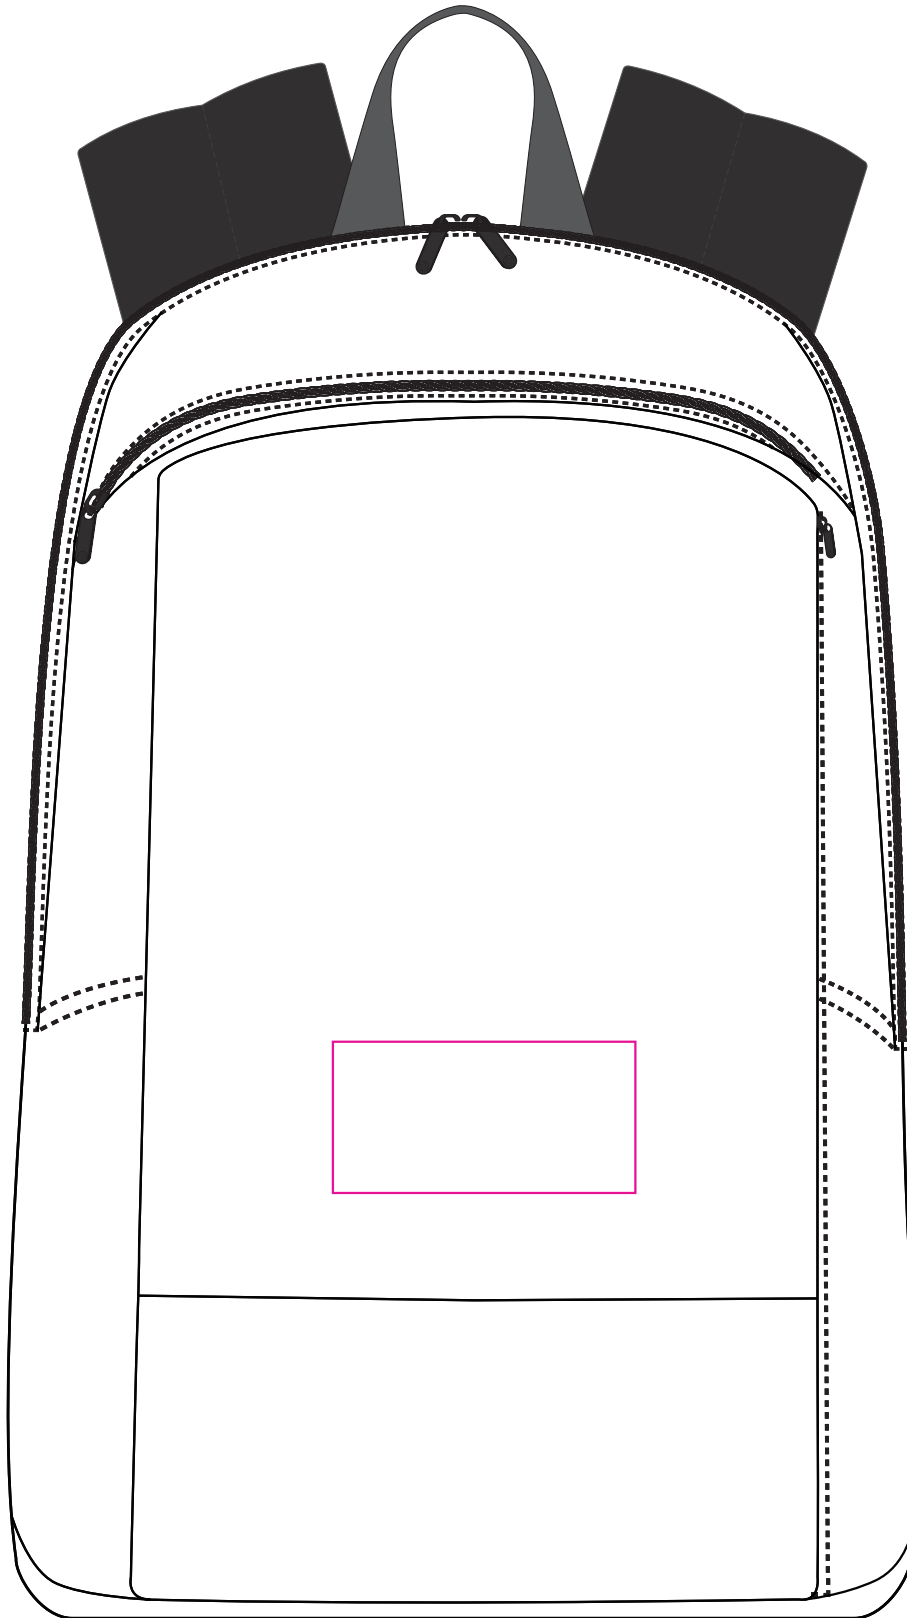

Product: PXB131
Product Size: Unexpanded:30cm(W)x46cm(H)x10cm(D)
Expanded:30cm(W)x46cm(H)x16cm(D)
Decoration Options: Heat Transfer Full Colour

Print size: 100mm(W)×50mm(H)
Shown at 40% actual size