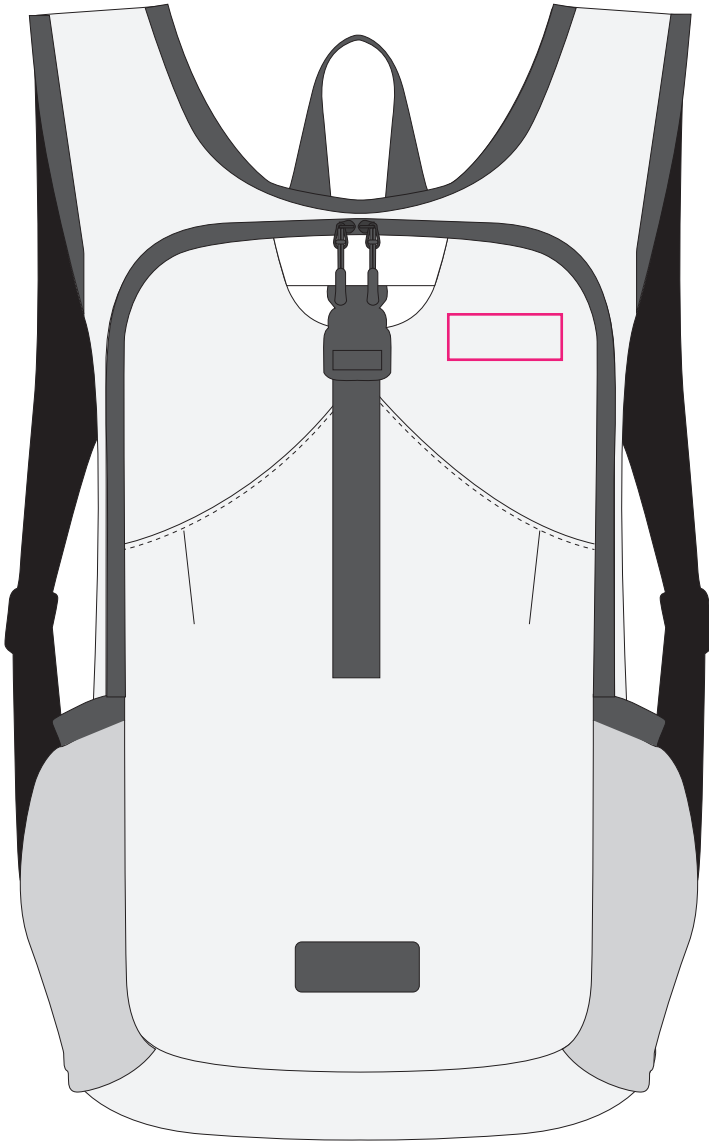

Product: PXB143  
Product Size: 28cm(W) × 47cm(H) × 15cm(D)  
Folded: 22cm(W) × 23.5cm(H) × 5cm(D)  
Decoration Options: Heat Transfer Full Colour

Print Size:50mm(W) x 20mm(H)

Print Size:50mm(W) x 20mm(H)

Shown at 30% actual size