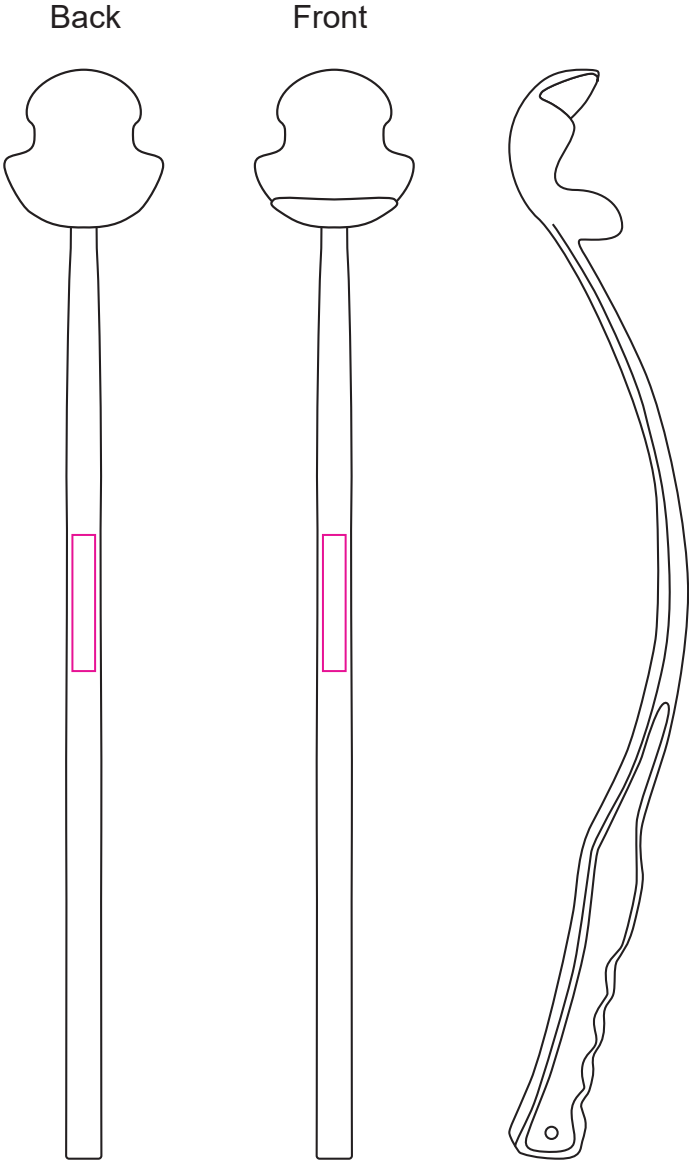

Product: PXH001
Product Size: 480mm x 70mm
Decoration Options: Screen print

Shown at 30% actual size
Print size:10mm(w) x 60mm(h)