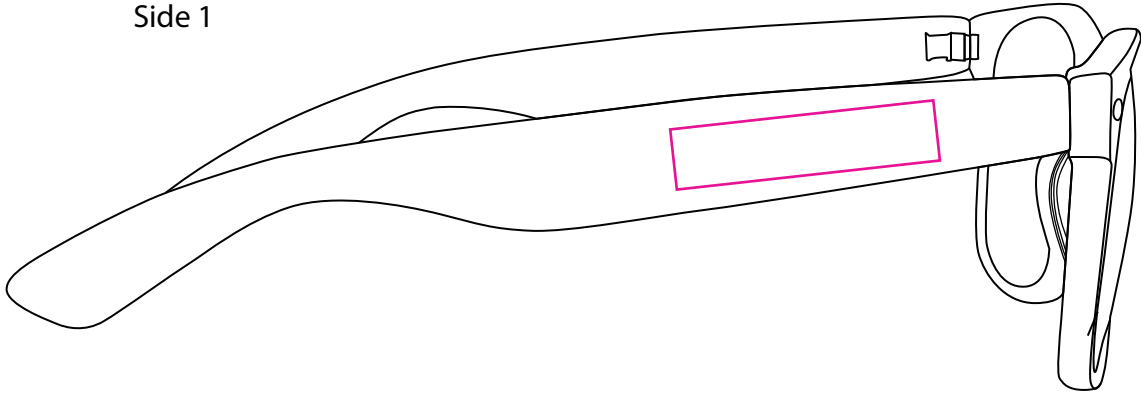

Product: PXL200  
Product Size: sunglasses: 15 x 4.8cm  
Decoration Options: Screen Print, UV Print

Side 1

Side 2

Print size: 35mm(W) x 8mm(H)  
Shown at 100% actual size